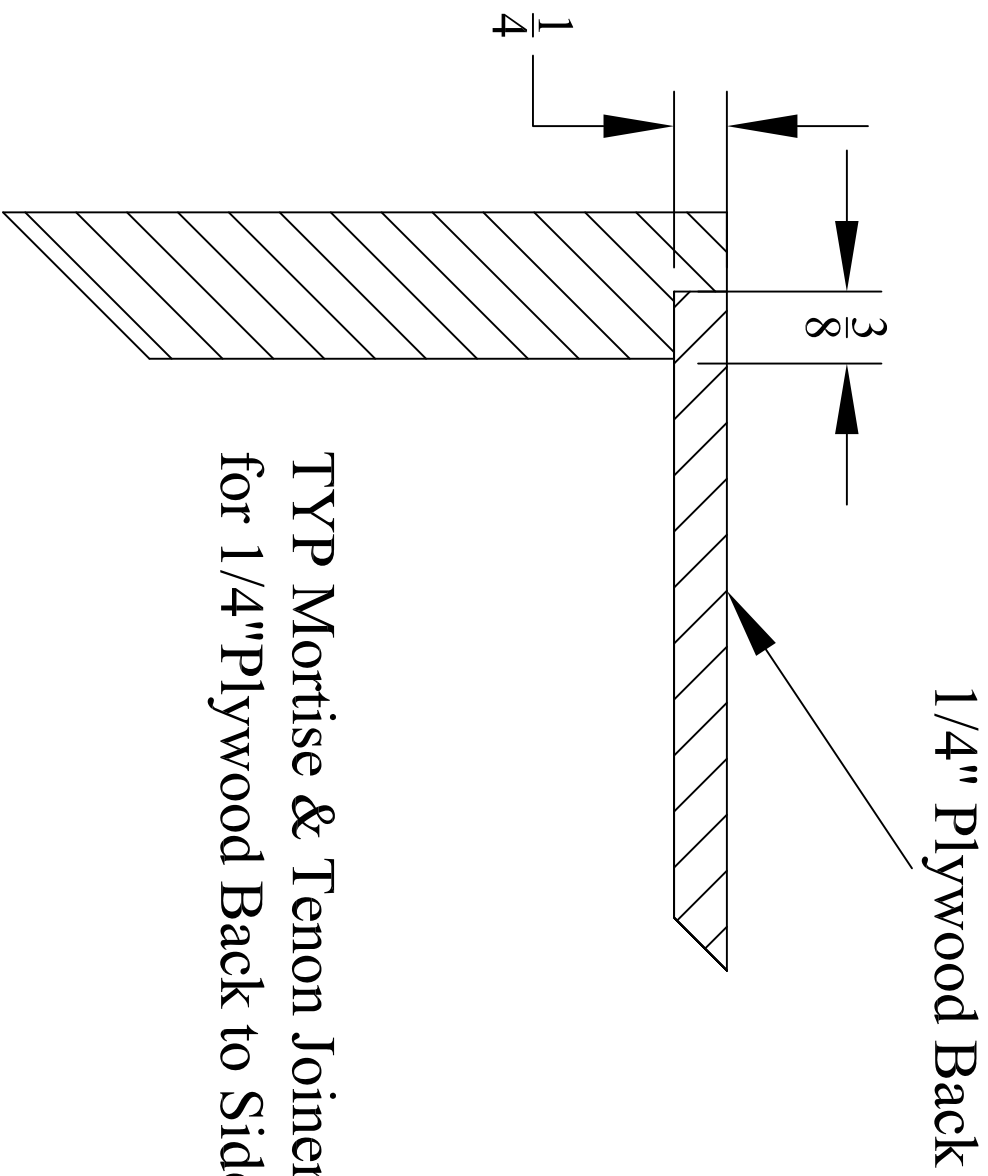

view: side view of shaker chest of drawers

shaker chest of drawers dado measurements  
for inner drawer support frames

TYYP Face Frame to Side Panel  
Mortise & Tenon Joinery

TYP Mortise & Tenon Joinery  
for 1/4" Plywood Back to Side Panel