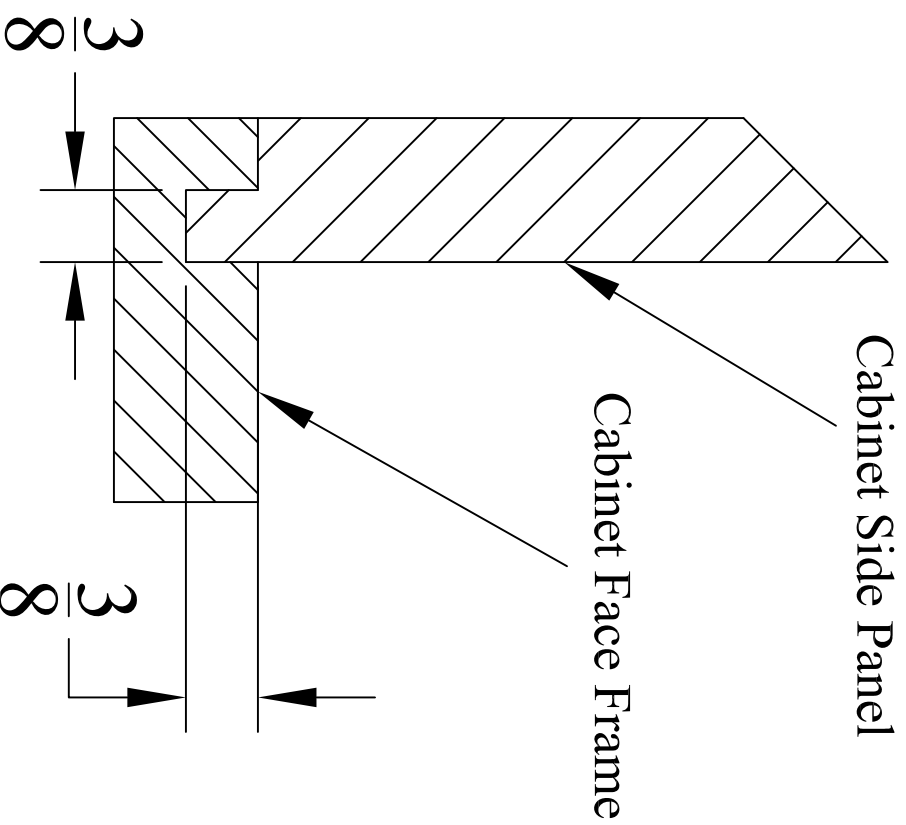

view: side view of shaker chest of drawers

shaker chest of drawers dado measurements  
for inner drawer support frames

TYYP Face Frame to Side Panel  
Mortise & Tenon Joinery

TYP Mortise & Tenon Joinery  
for 1/4" Plywood Back to Side Panel