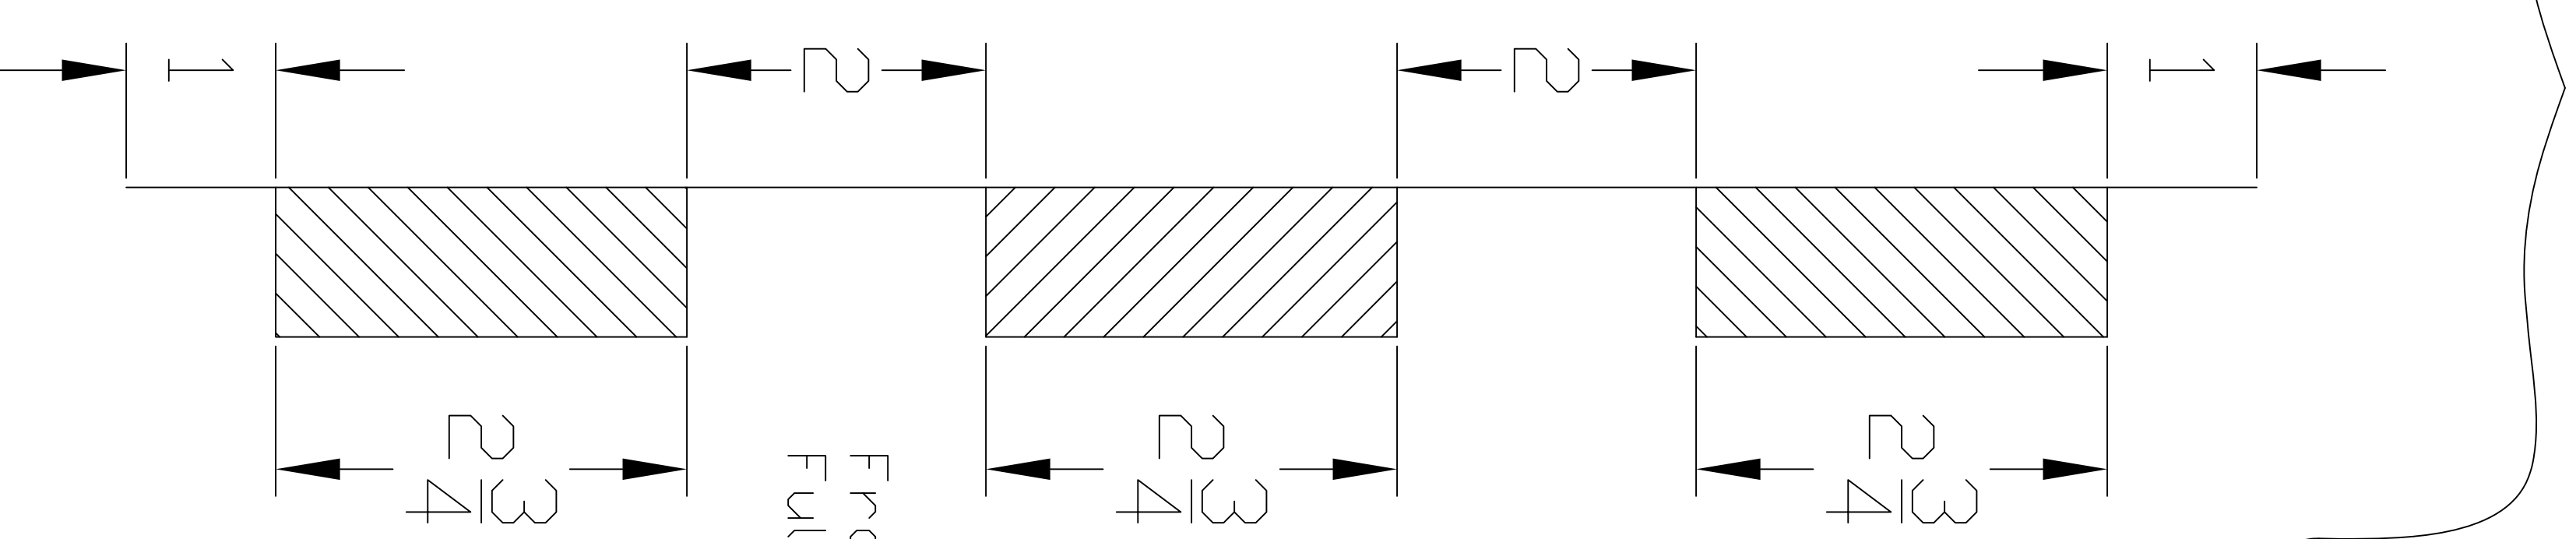

Front Desk Panel With Dimensions

Front Desk Panel
Full Size Tenon Dimensions

Scale: 1/4" = 1" Unless Noted

Copy Right©1998 traditional woodworking.org

Traditional Woodworking

Ladies Chippendale Style Desk

traditionalwoodworking.org