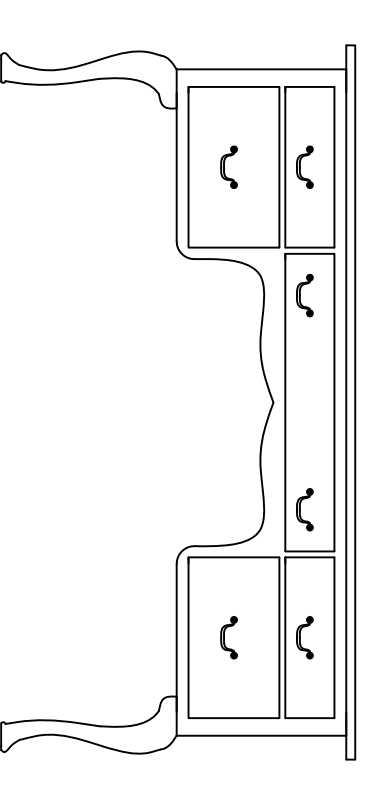

Front Desk Panel With Dimensions

Front Desk Panel
Full Size Tenon Dimensions

Scale: 1/4" = 1" Unless Noted

Copy Right©1998 traditional woodworking.org

Traditional Woodworking

Ladies Chippendale Style Desk

traditionalwoodworking.org