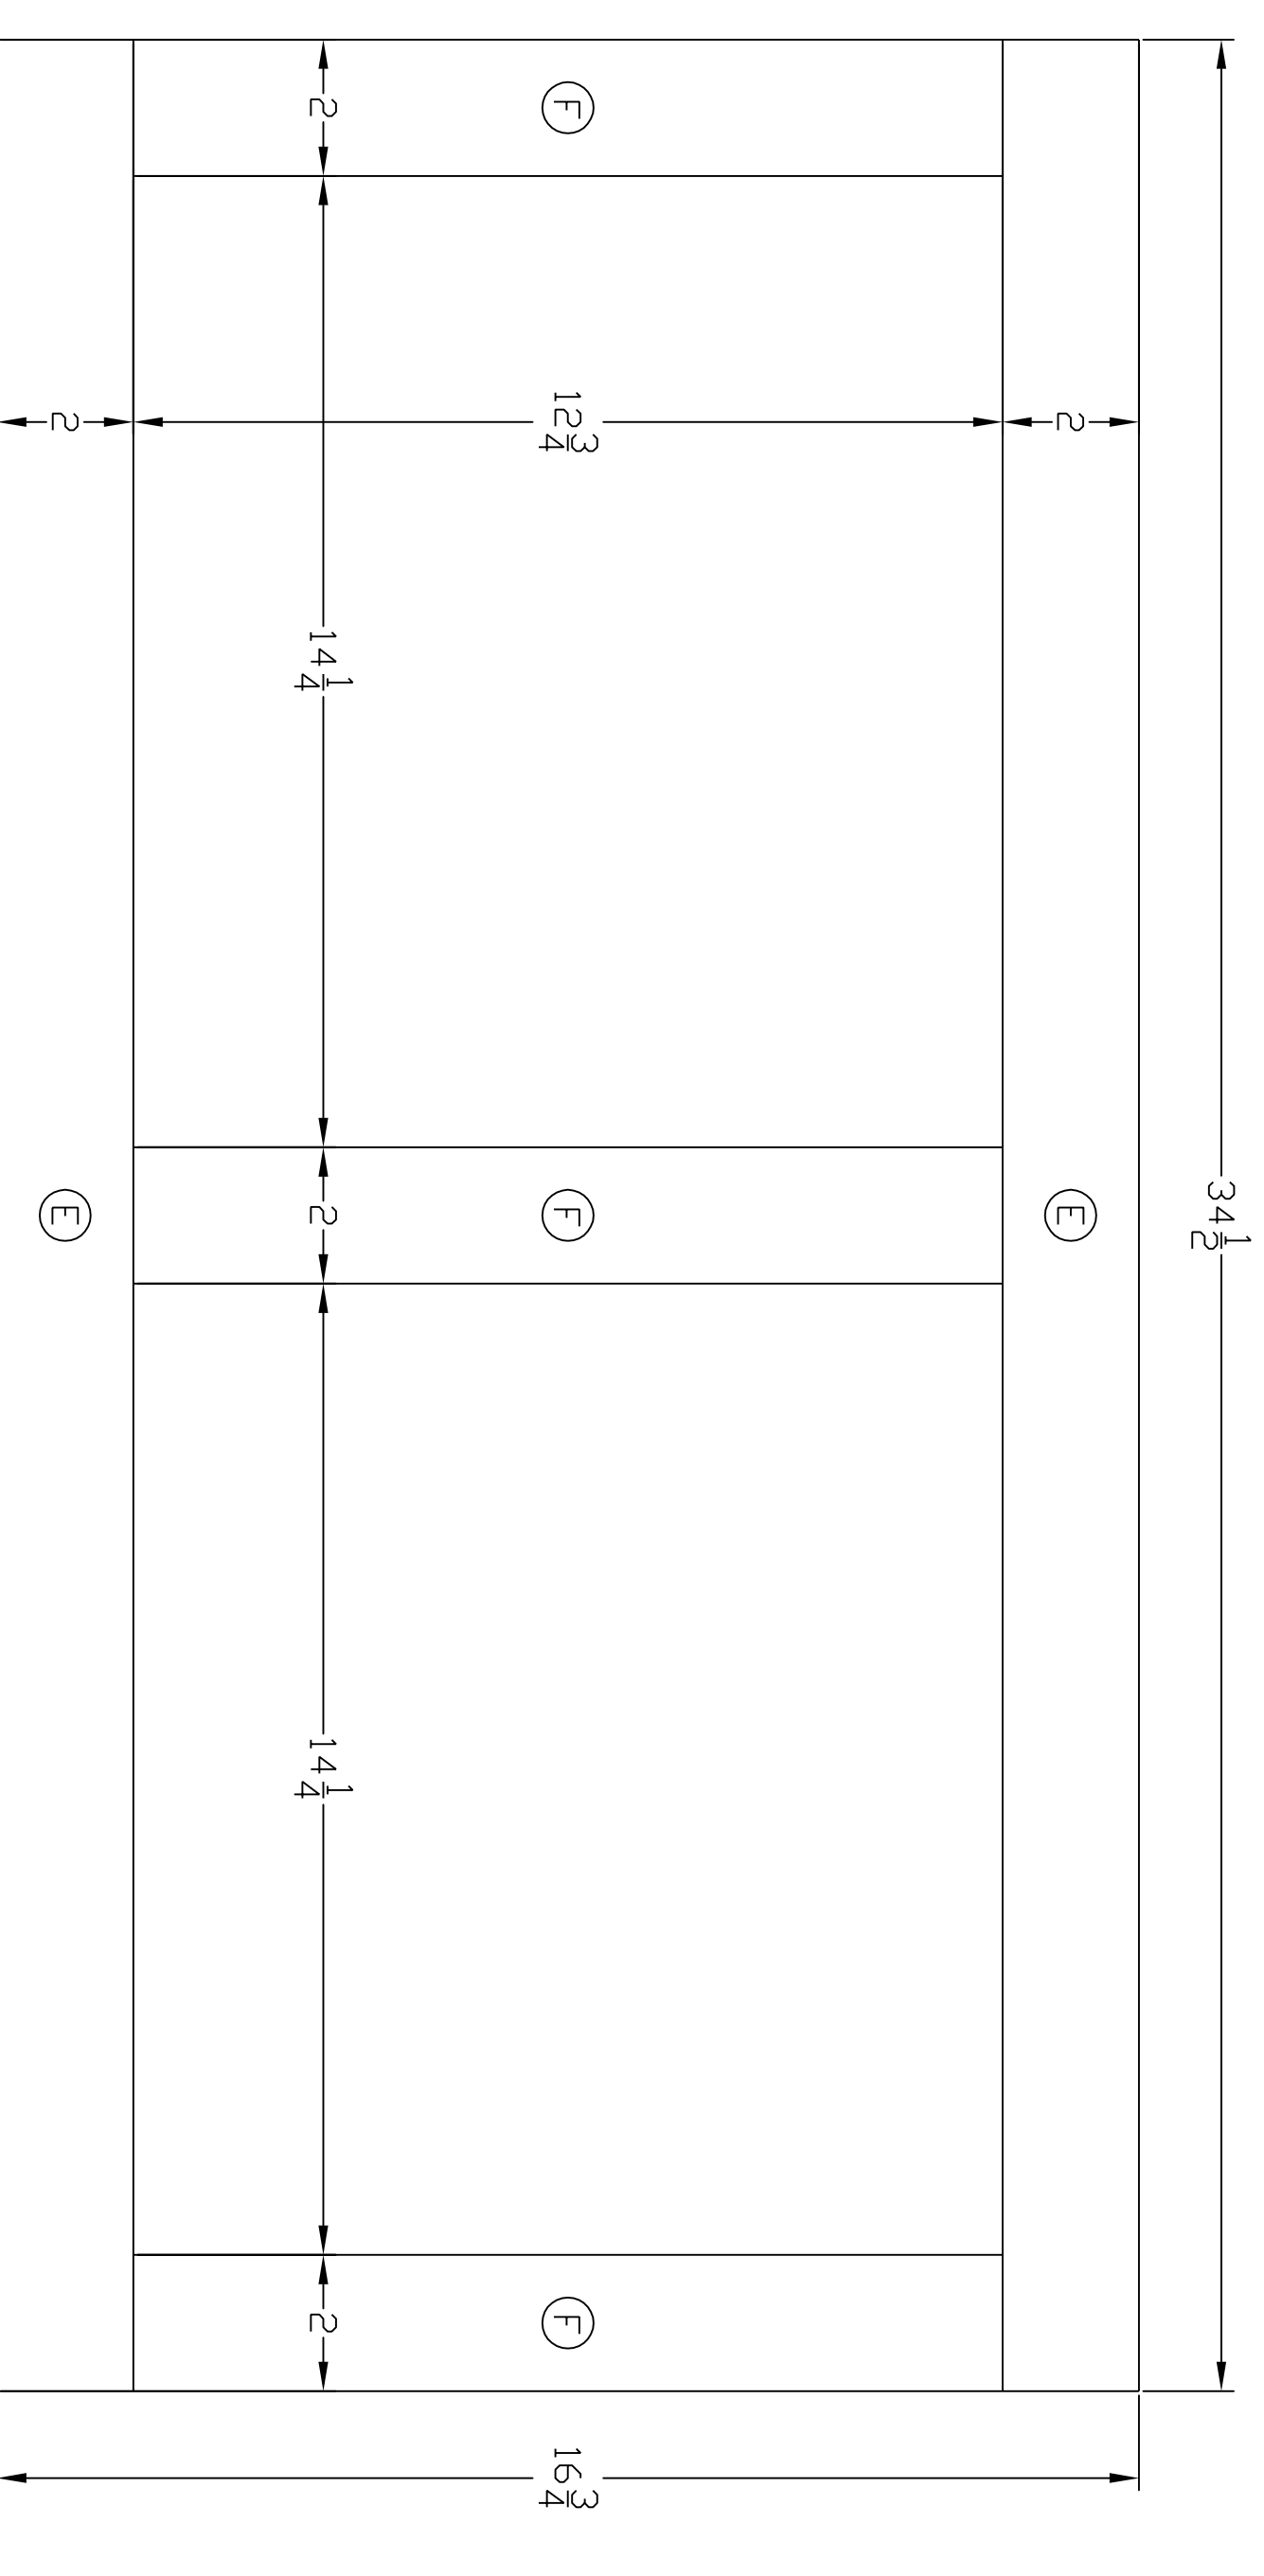

View: cupboard upper inner support

View: cupboard upper inner support open with dimensions

View: cupboard upper inner support finished dimensions

Scale: 3/8" = 1"

Copy Right©1998 Period Furniture Plans

Period Furniture Plans

<http://plans.testitem3.info>