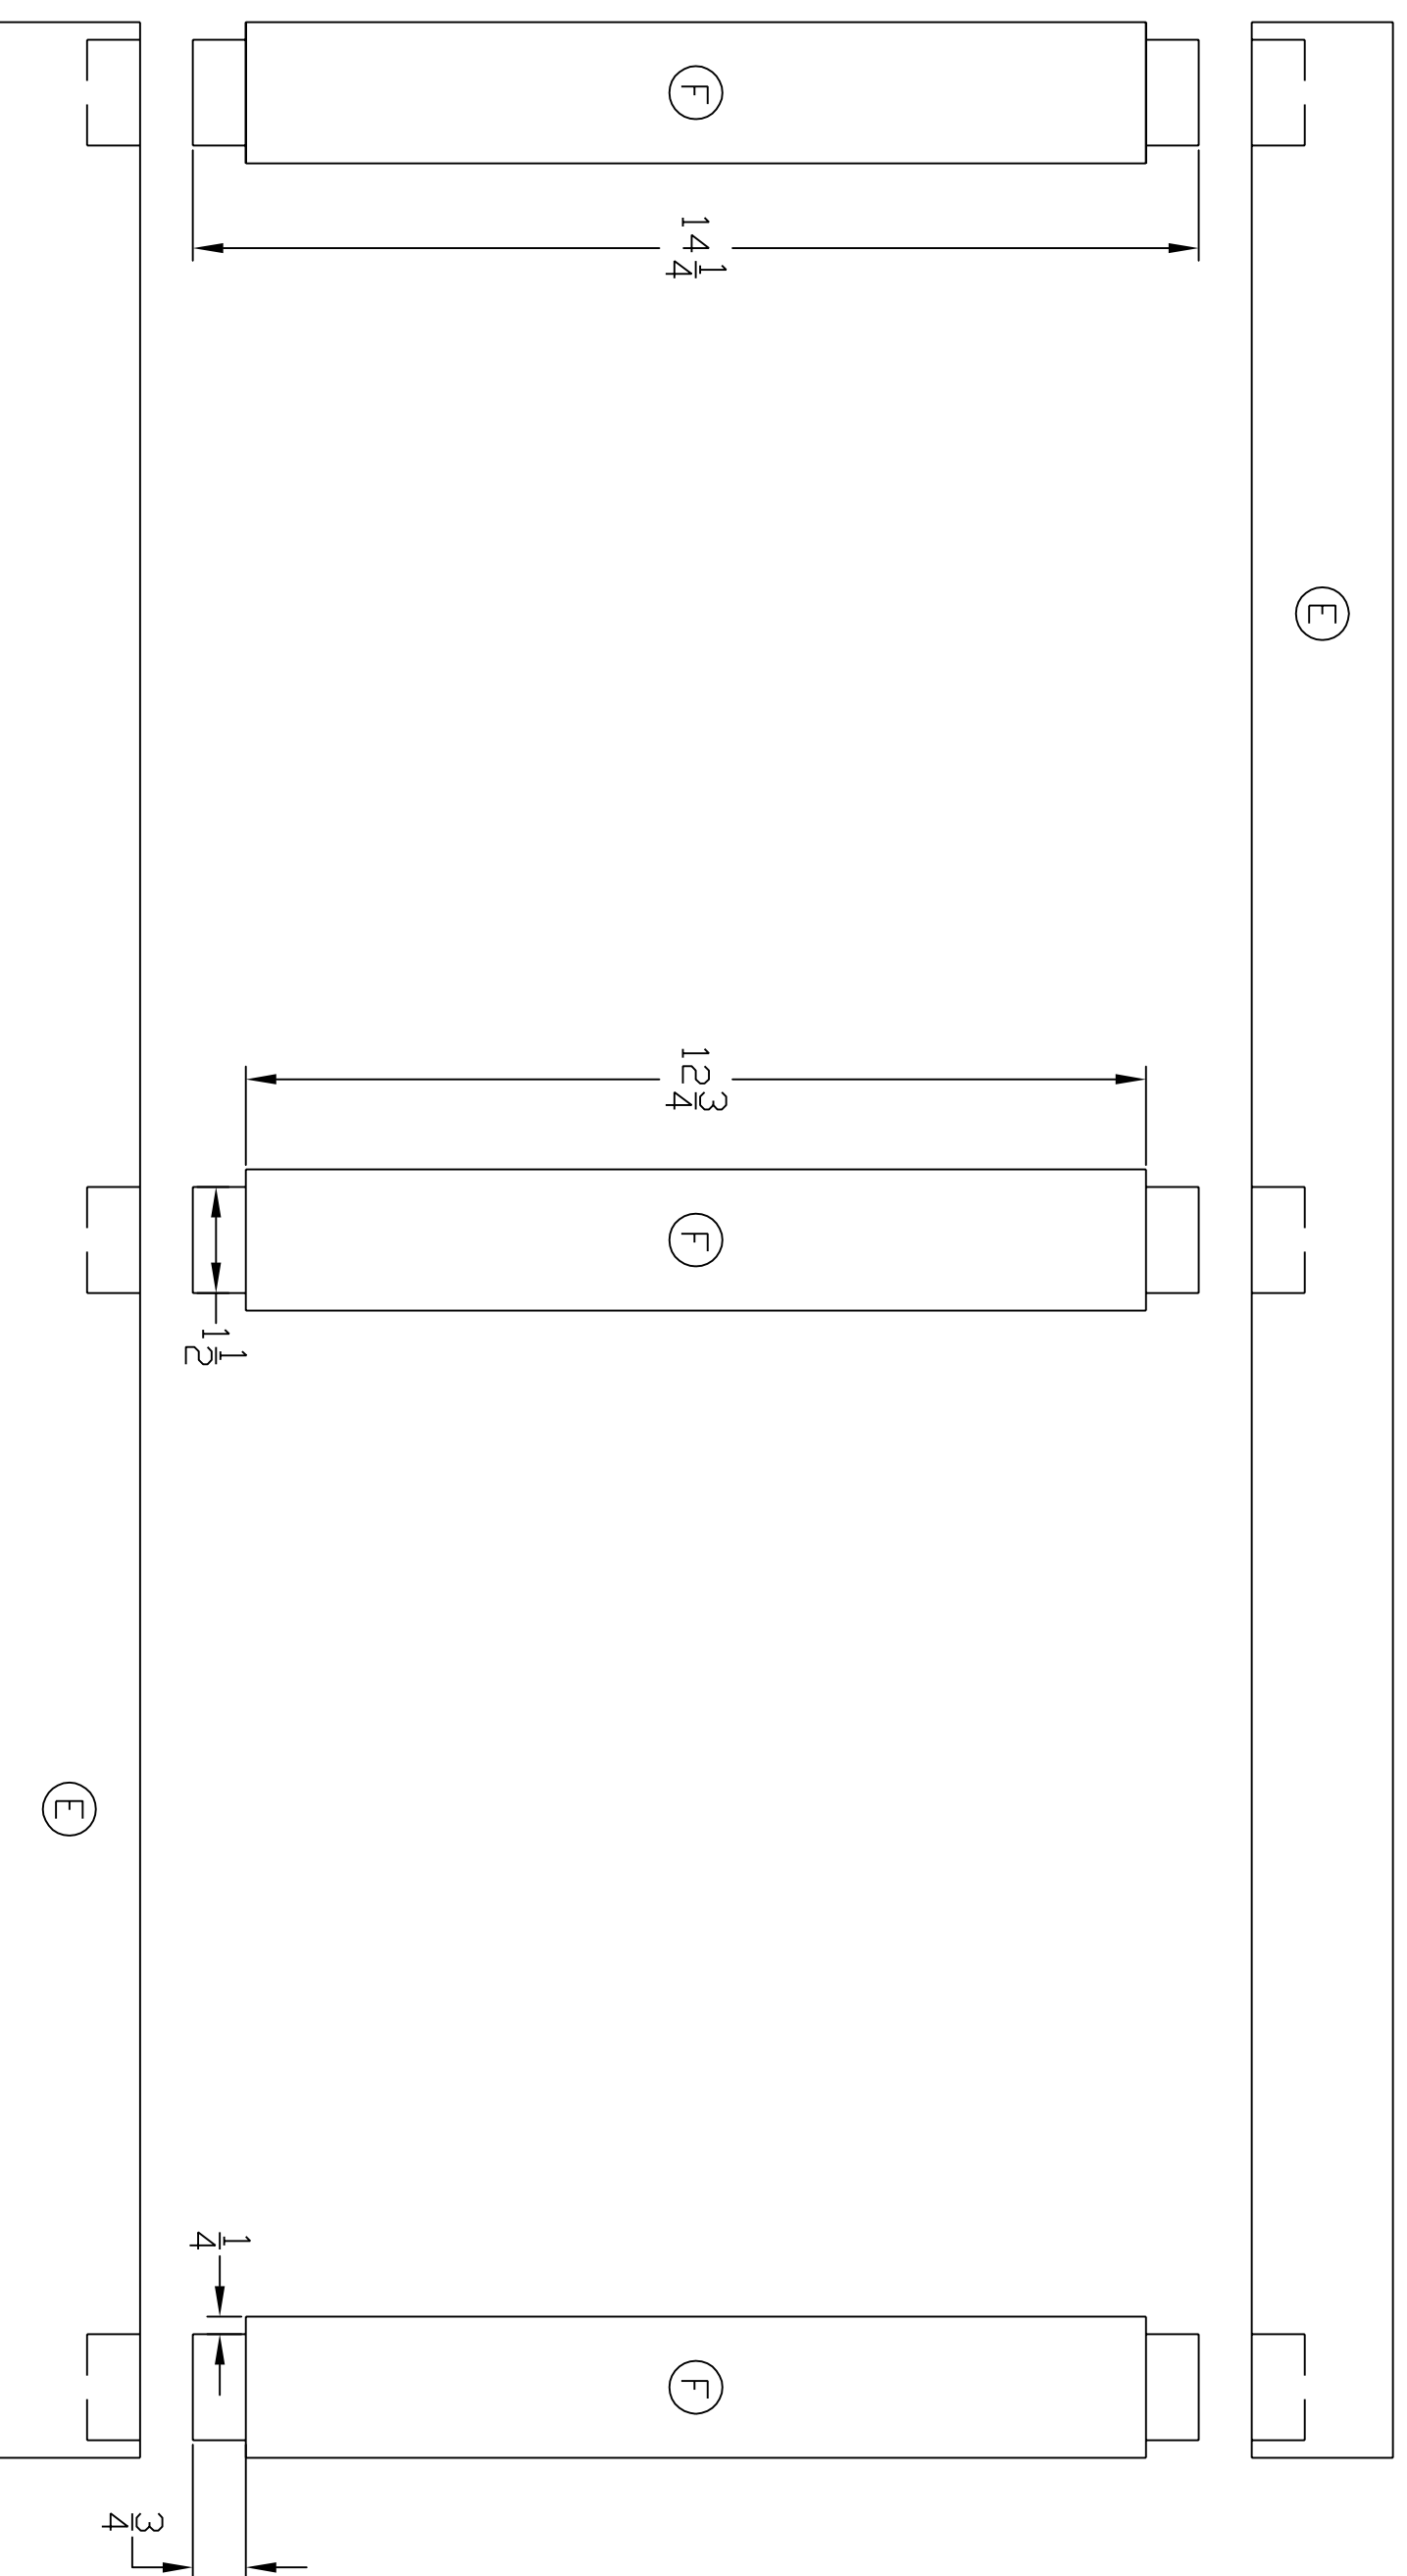

View: cupboard upper inner support

View: cupboard upper inner support open with dimensions

View: cupboard upper inner support finished dimensions

Scale: 3/8" = 1"

Copy Right©1998 Period Furniture Plans

Period Furniture Plans