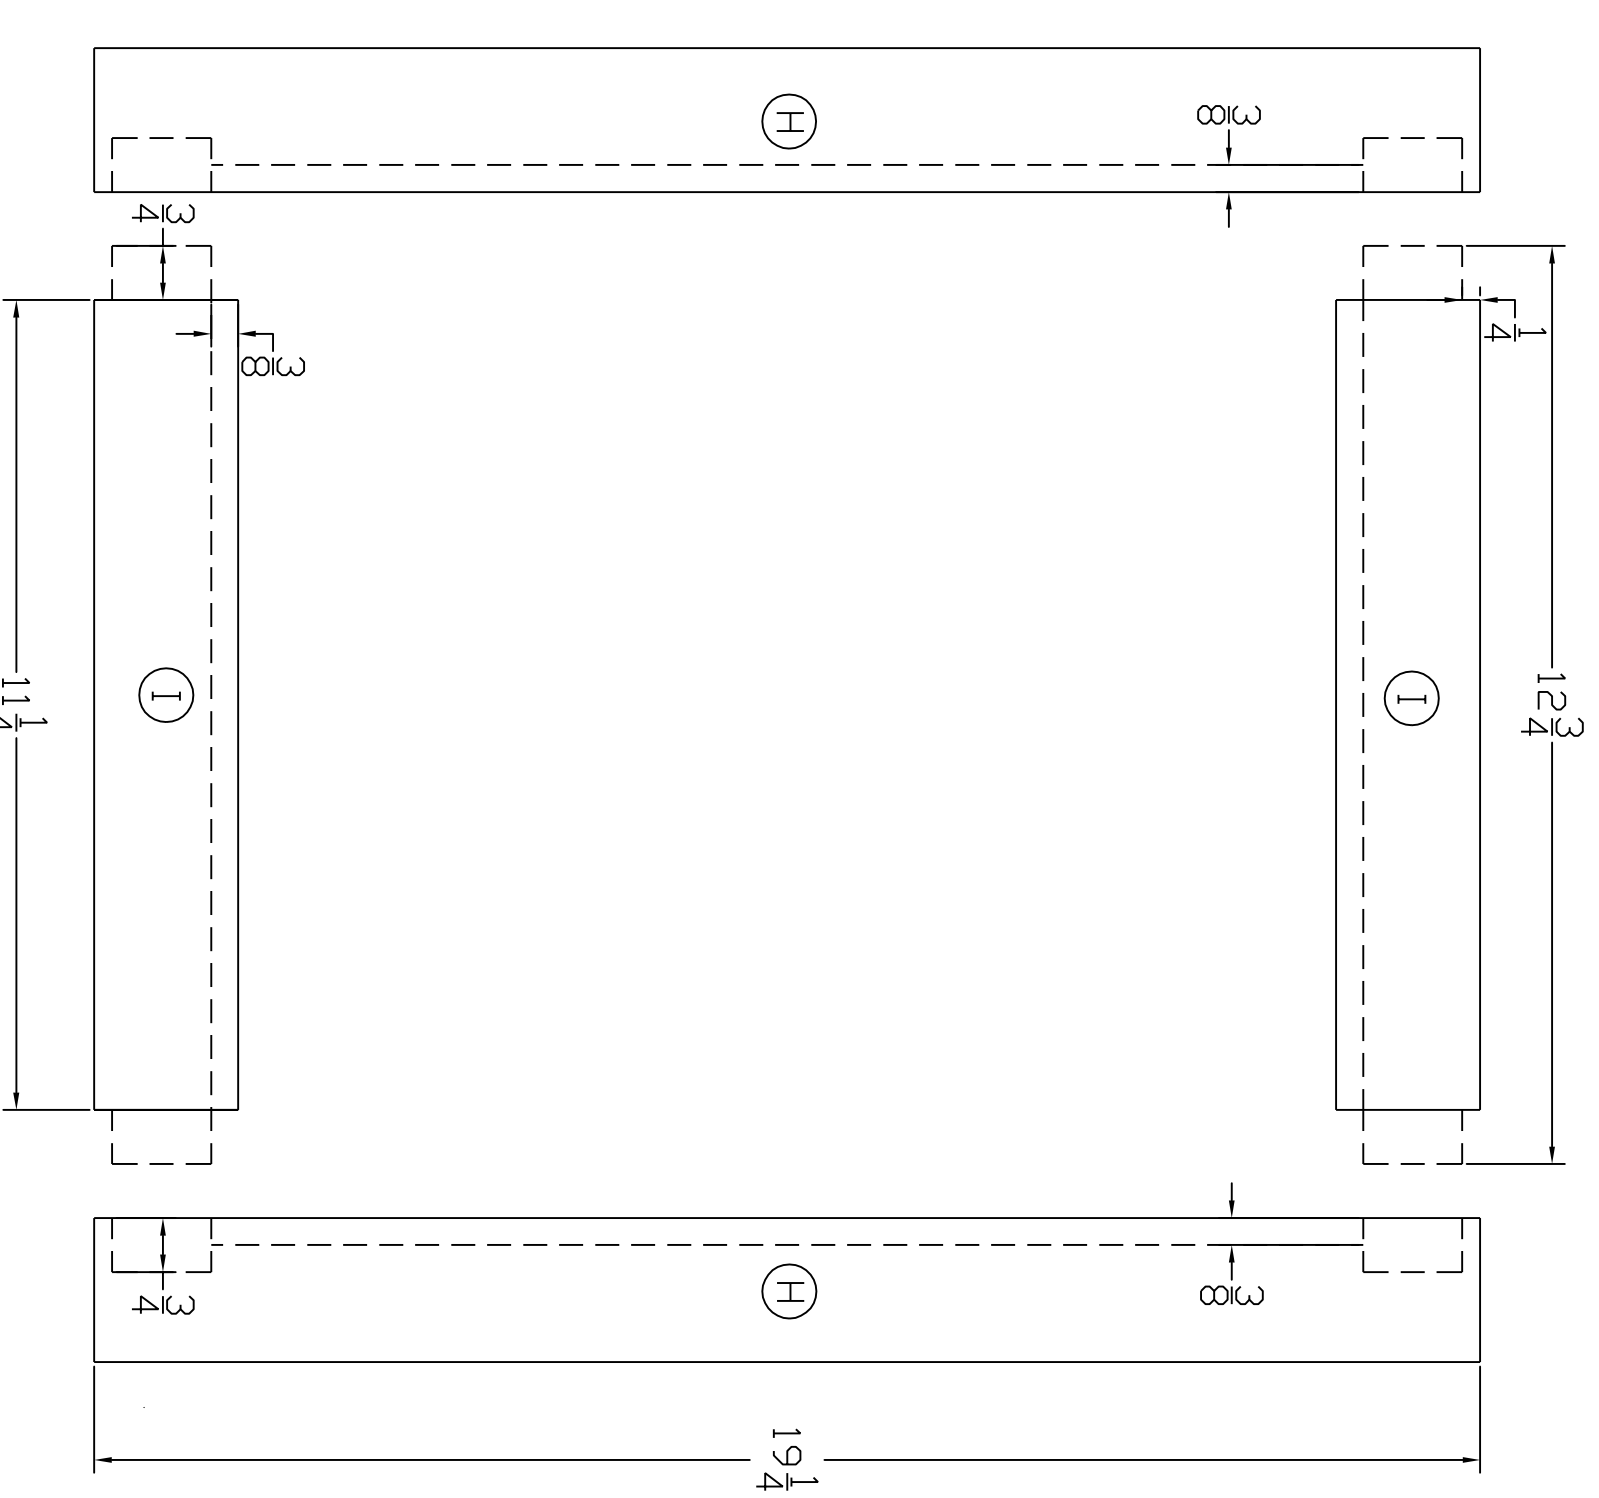

View: Fiddle Creek Cupboard Door Frames

View: Fiddle Creek Cupboard Door Frames joined dimensions

Fiddle Creek Cupboard Door Frames separated with dimensions

Fiddle Creek Cupboard Raised Door Panel

Fiddle Creek Raised Door Panel with dimensions

Rear View: Fiddle Creek Cupboard showing rear supports

Scale: 3/8" = 1"