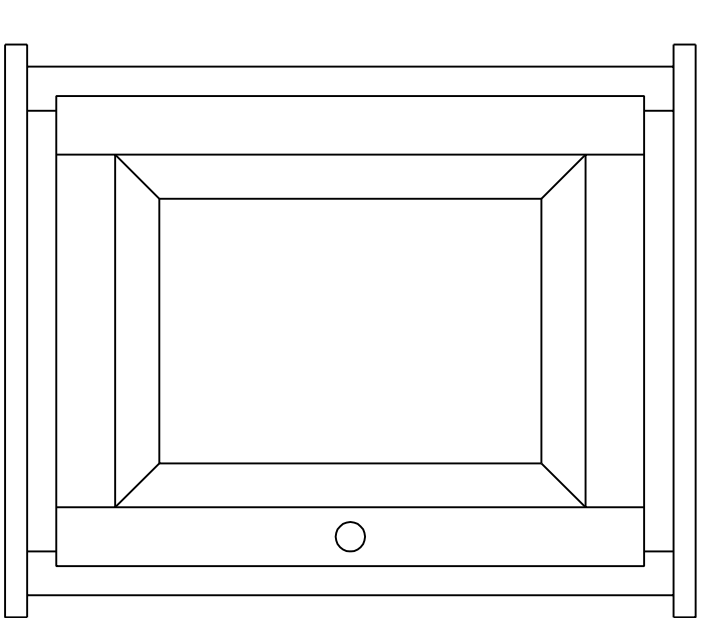

View: Fiddle Creek Cupboard Door Frames

View: Fiddle Creek Cupboard Door Frames joined dimensions

Fiddle Creek Cupboard Door Frames separated with dimensions

Fiddle Creek Cupboard Raised Door Panel

Fiddle Creek Raised Door Panel with dimensions

Rear View: Fiddle Creek Cupboard showing rear supports

Scale: 3/8" = 1"