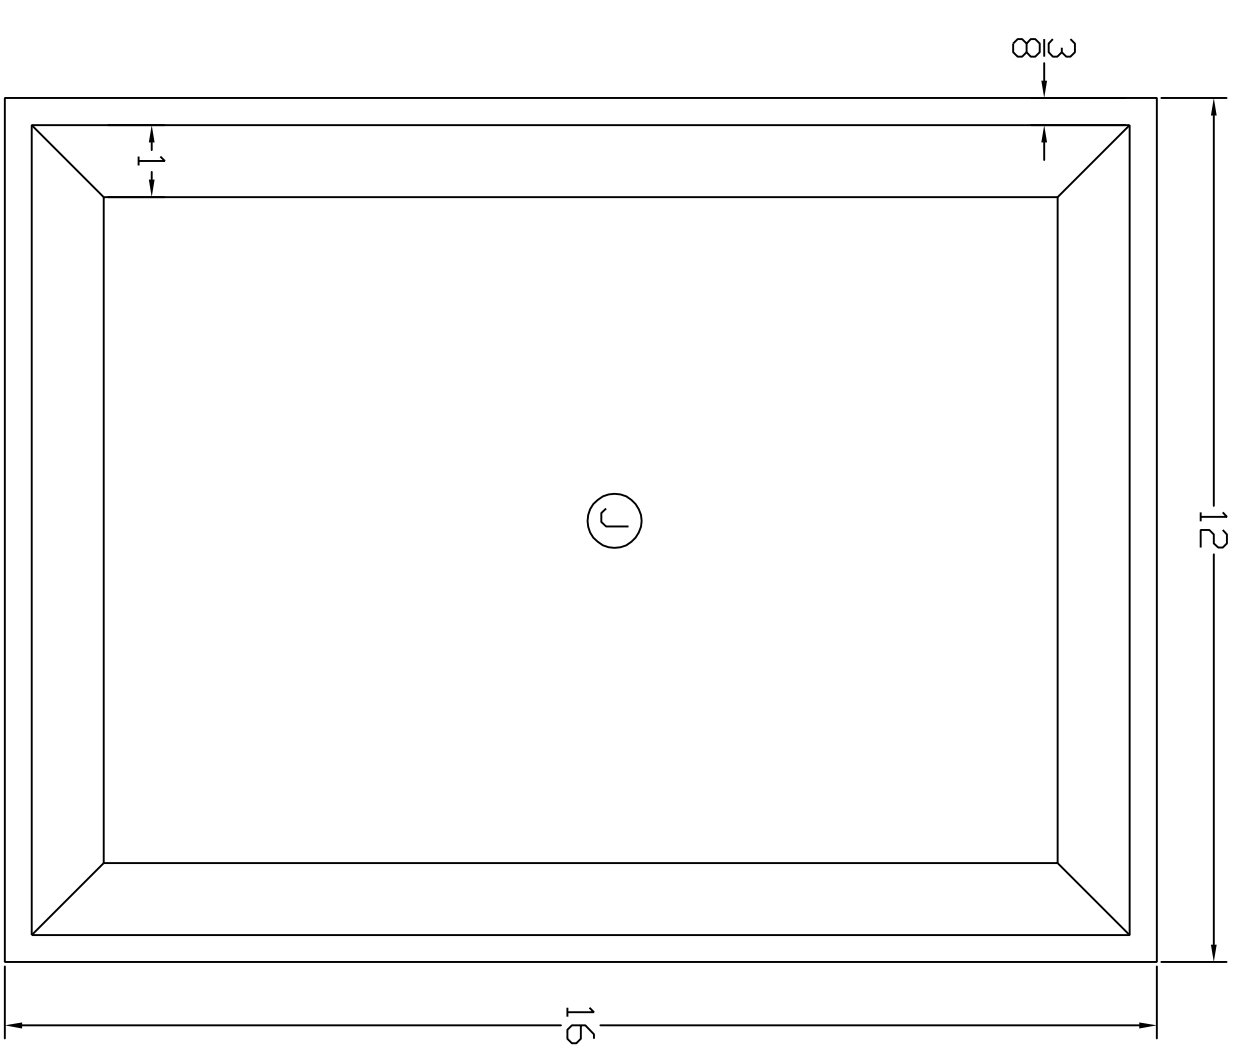

View: Fiddle Creek Cupboard Door Frames

View: Fiddle Creek Cupboard Door Frames joined dimensions

Fiddle Creek Cupboard Door Frames separated with dimensions

Fiddle Creek Cupboard Raised Door Panel

Fiddle Creek Raised Door Panel with dimensions

Rear View: Fiddle Creek Cupboard showing rear supports

Scale: 3/8" = 1"