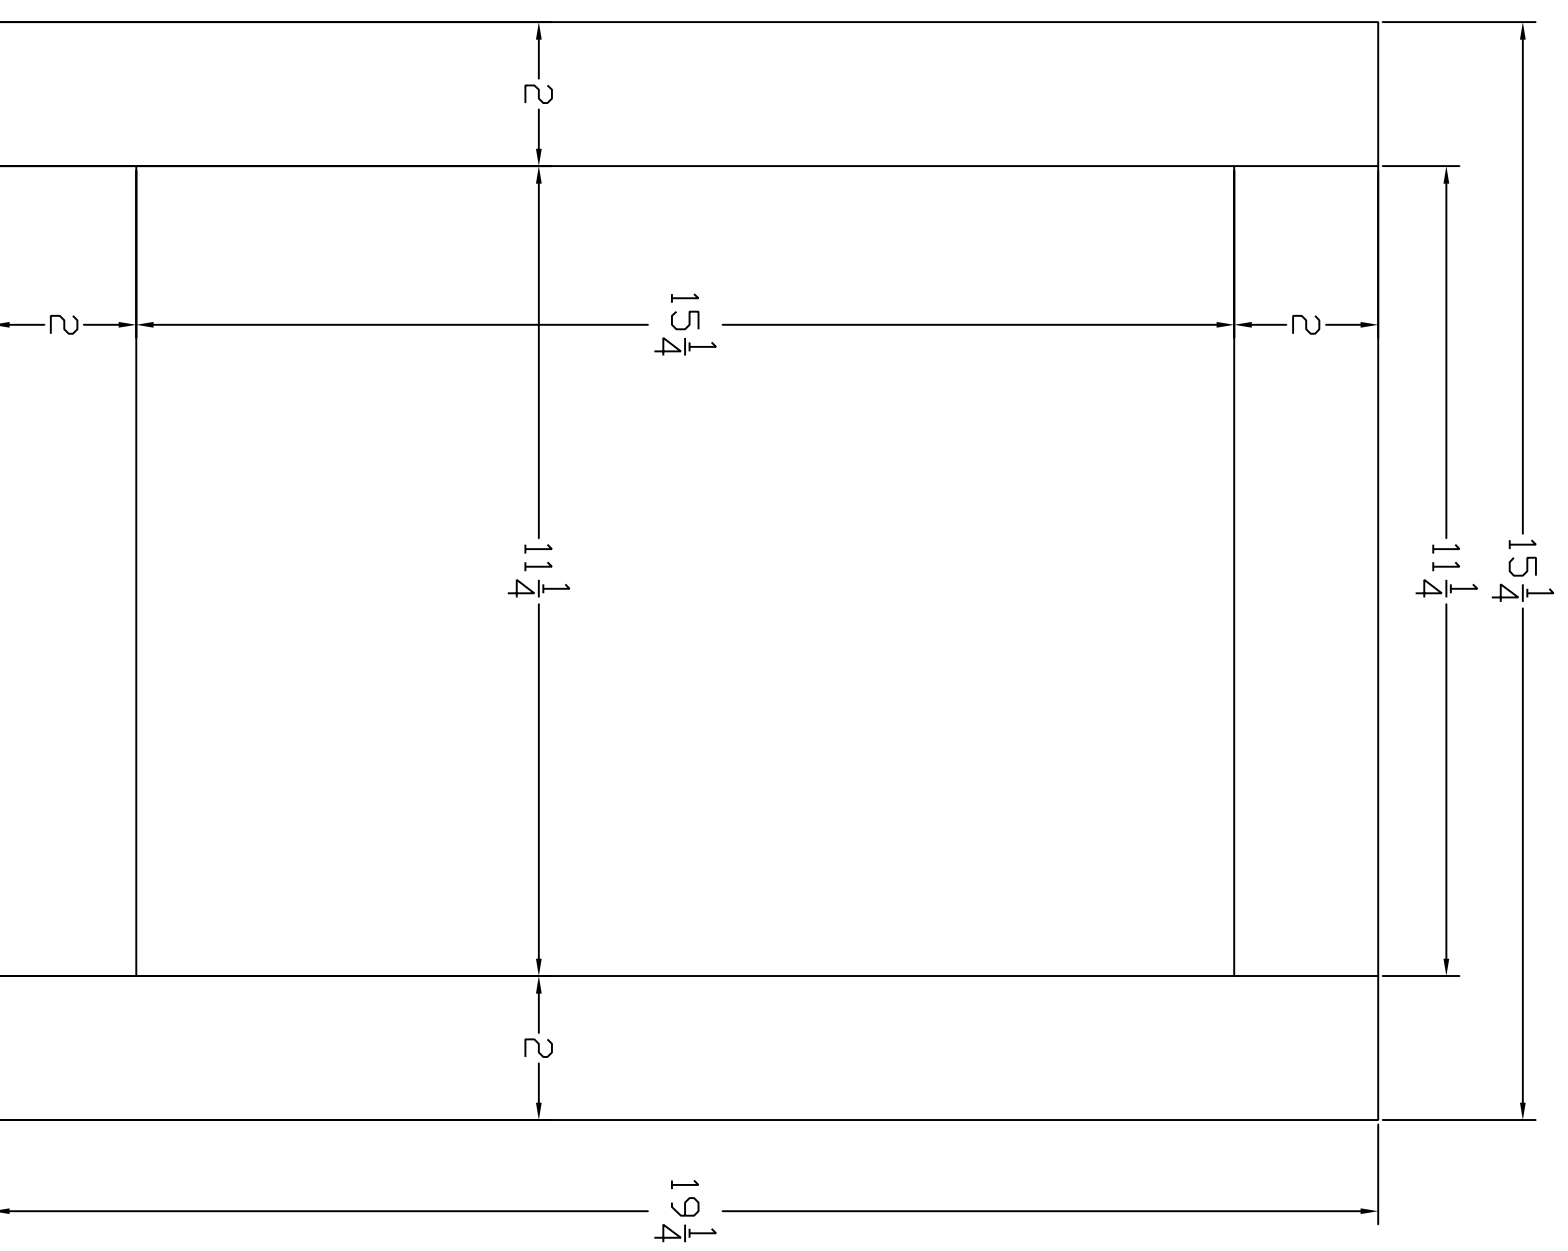

View: Fiddle Creek Cupboard Door Frames

View: Fiddle Creek Cupboard Door Frames joined dimensions

Fiddle Creek Cupboard Door Frames separated with dimensions

Fiddle Creek Cupboard Raised Door Panel

Fiddle Creek Raised Door Panel with dimensions

Rear View: Fiddle Creek Cupboard showing rear supports

Scale: 3/8" = 1"