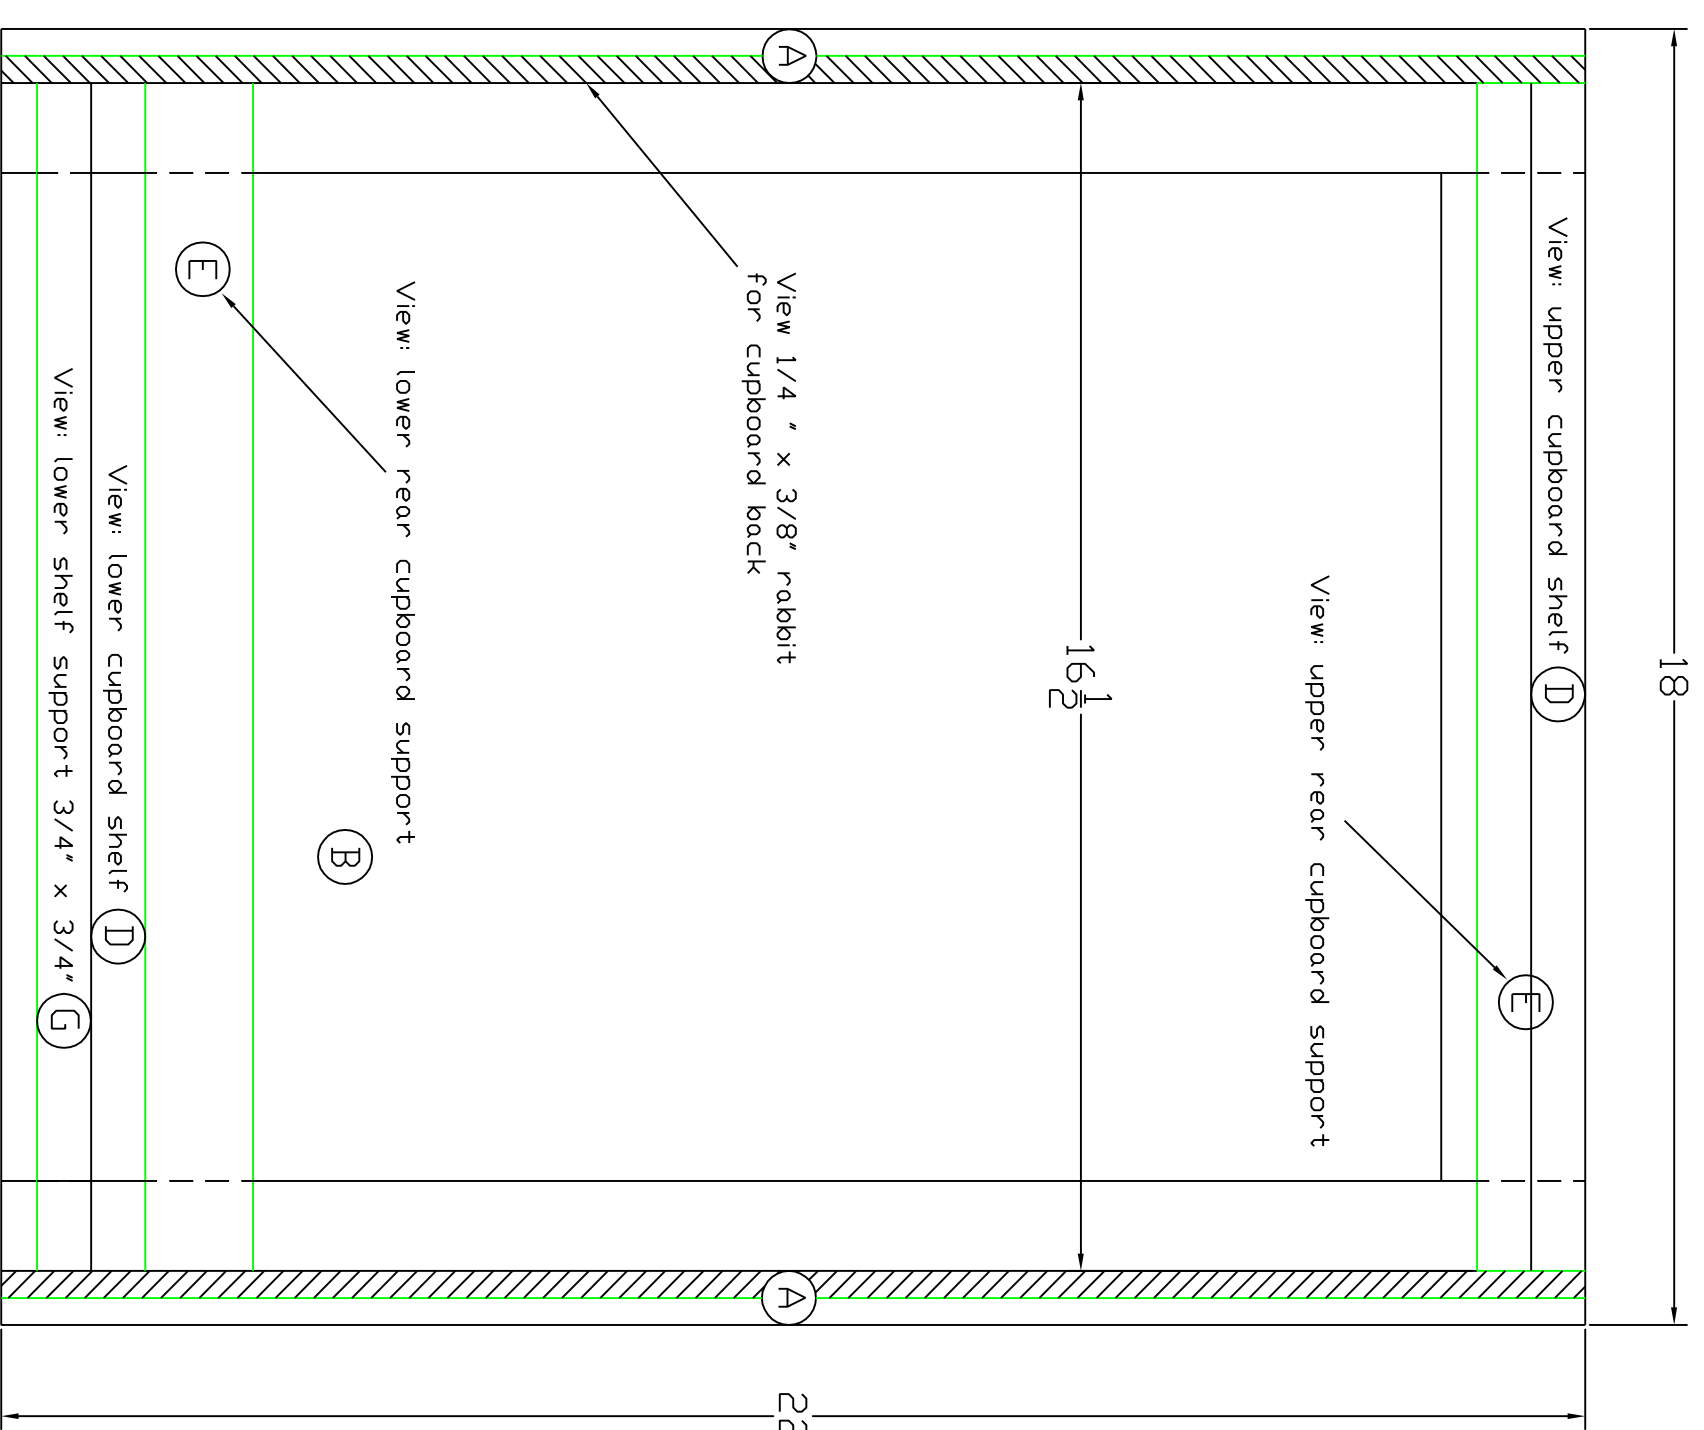

View: Fiddle Creek Cupboard Door Frames

View: Fiddle Creek Cupboard Door Frames joined dimensions

Fiddle Creek Cupboard Door Frames separated with dimensions

Fiddle Creek Cupboard Raised Door Panel

Fiddle Creek Raised Door Panel with dimensions

Rear View: Fiddle Creek Cupboard showing rear supports

Scale: 3/8" = 1"