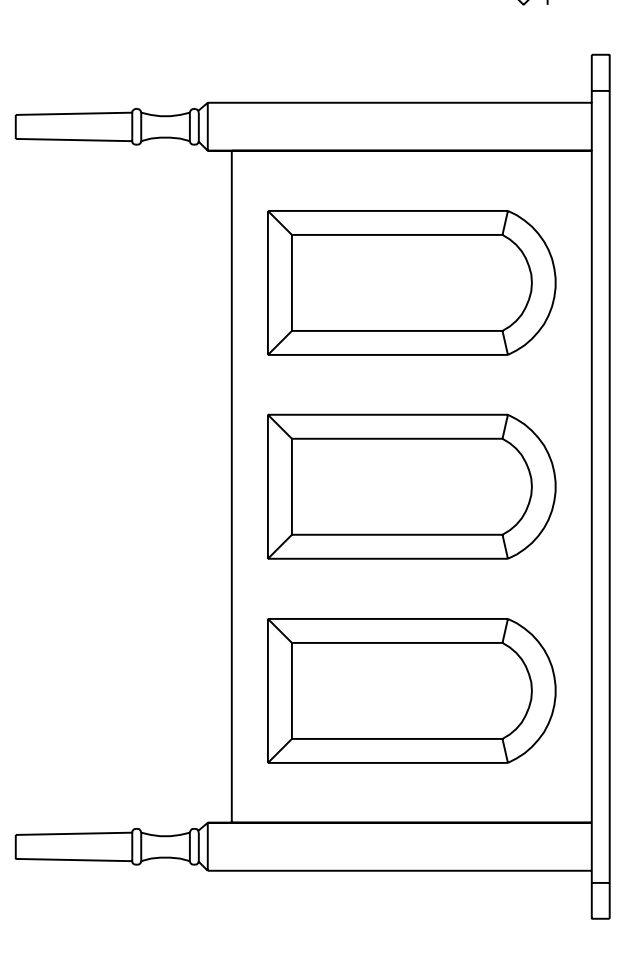

Stump Creek Mule Chest Top with dimensions

Stump Creek Mule Chest Top side view with dimensions

Stimp Creek Mule Chest Top showing Bread Board Ends

Stump Creek Mule Chest Top Side View

Scale: 1/2" = 1'