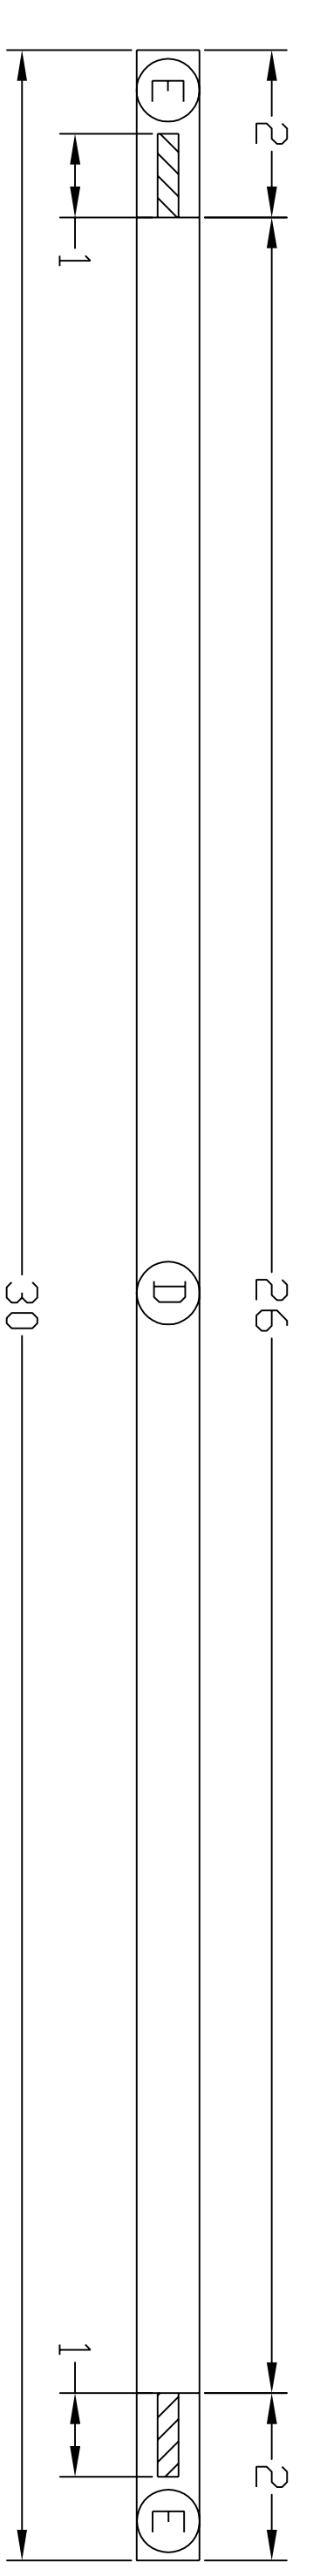

Stump Creek Mule Chest Top with dimensions

Stump Creek Mule Chest Top side view with dimensions

Stimp Creek Mule Chest Top showing Bread Board Ends

Stump Creek Mule Chest Top Side View

Scale: 1/2" = 1'