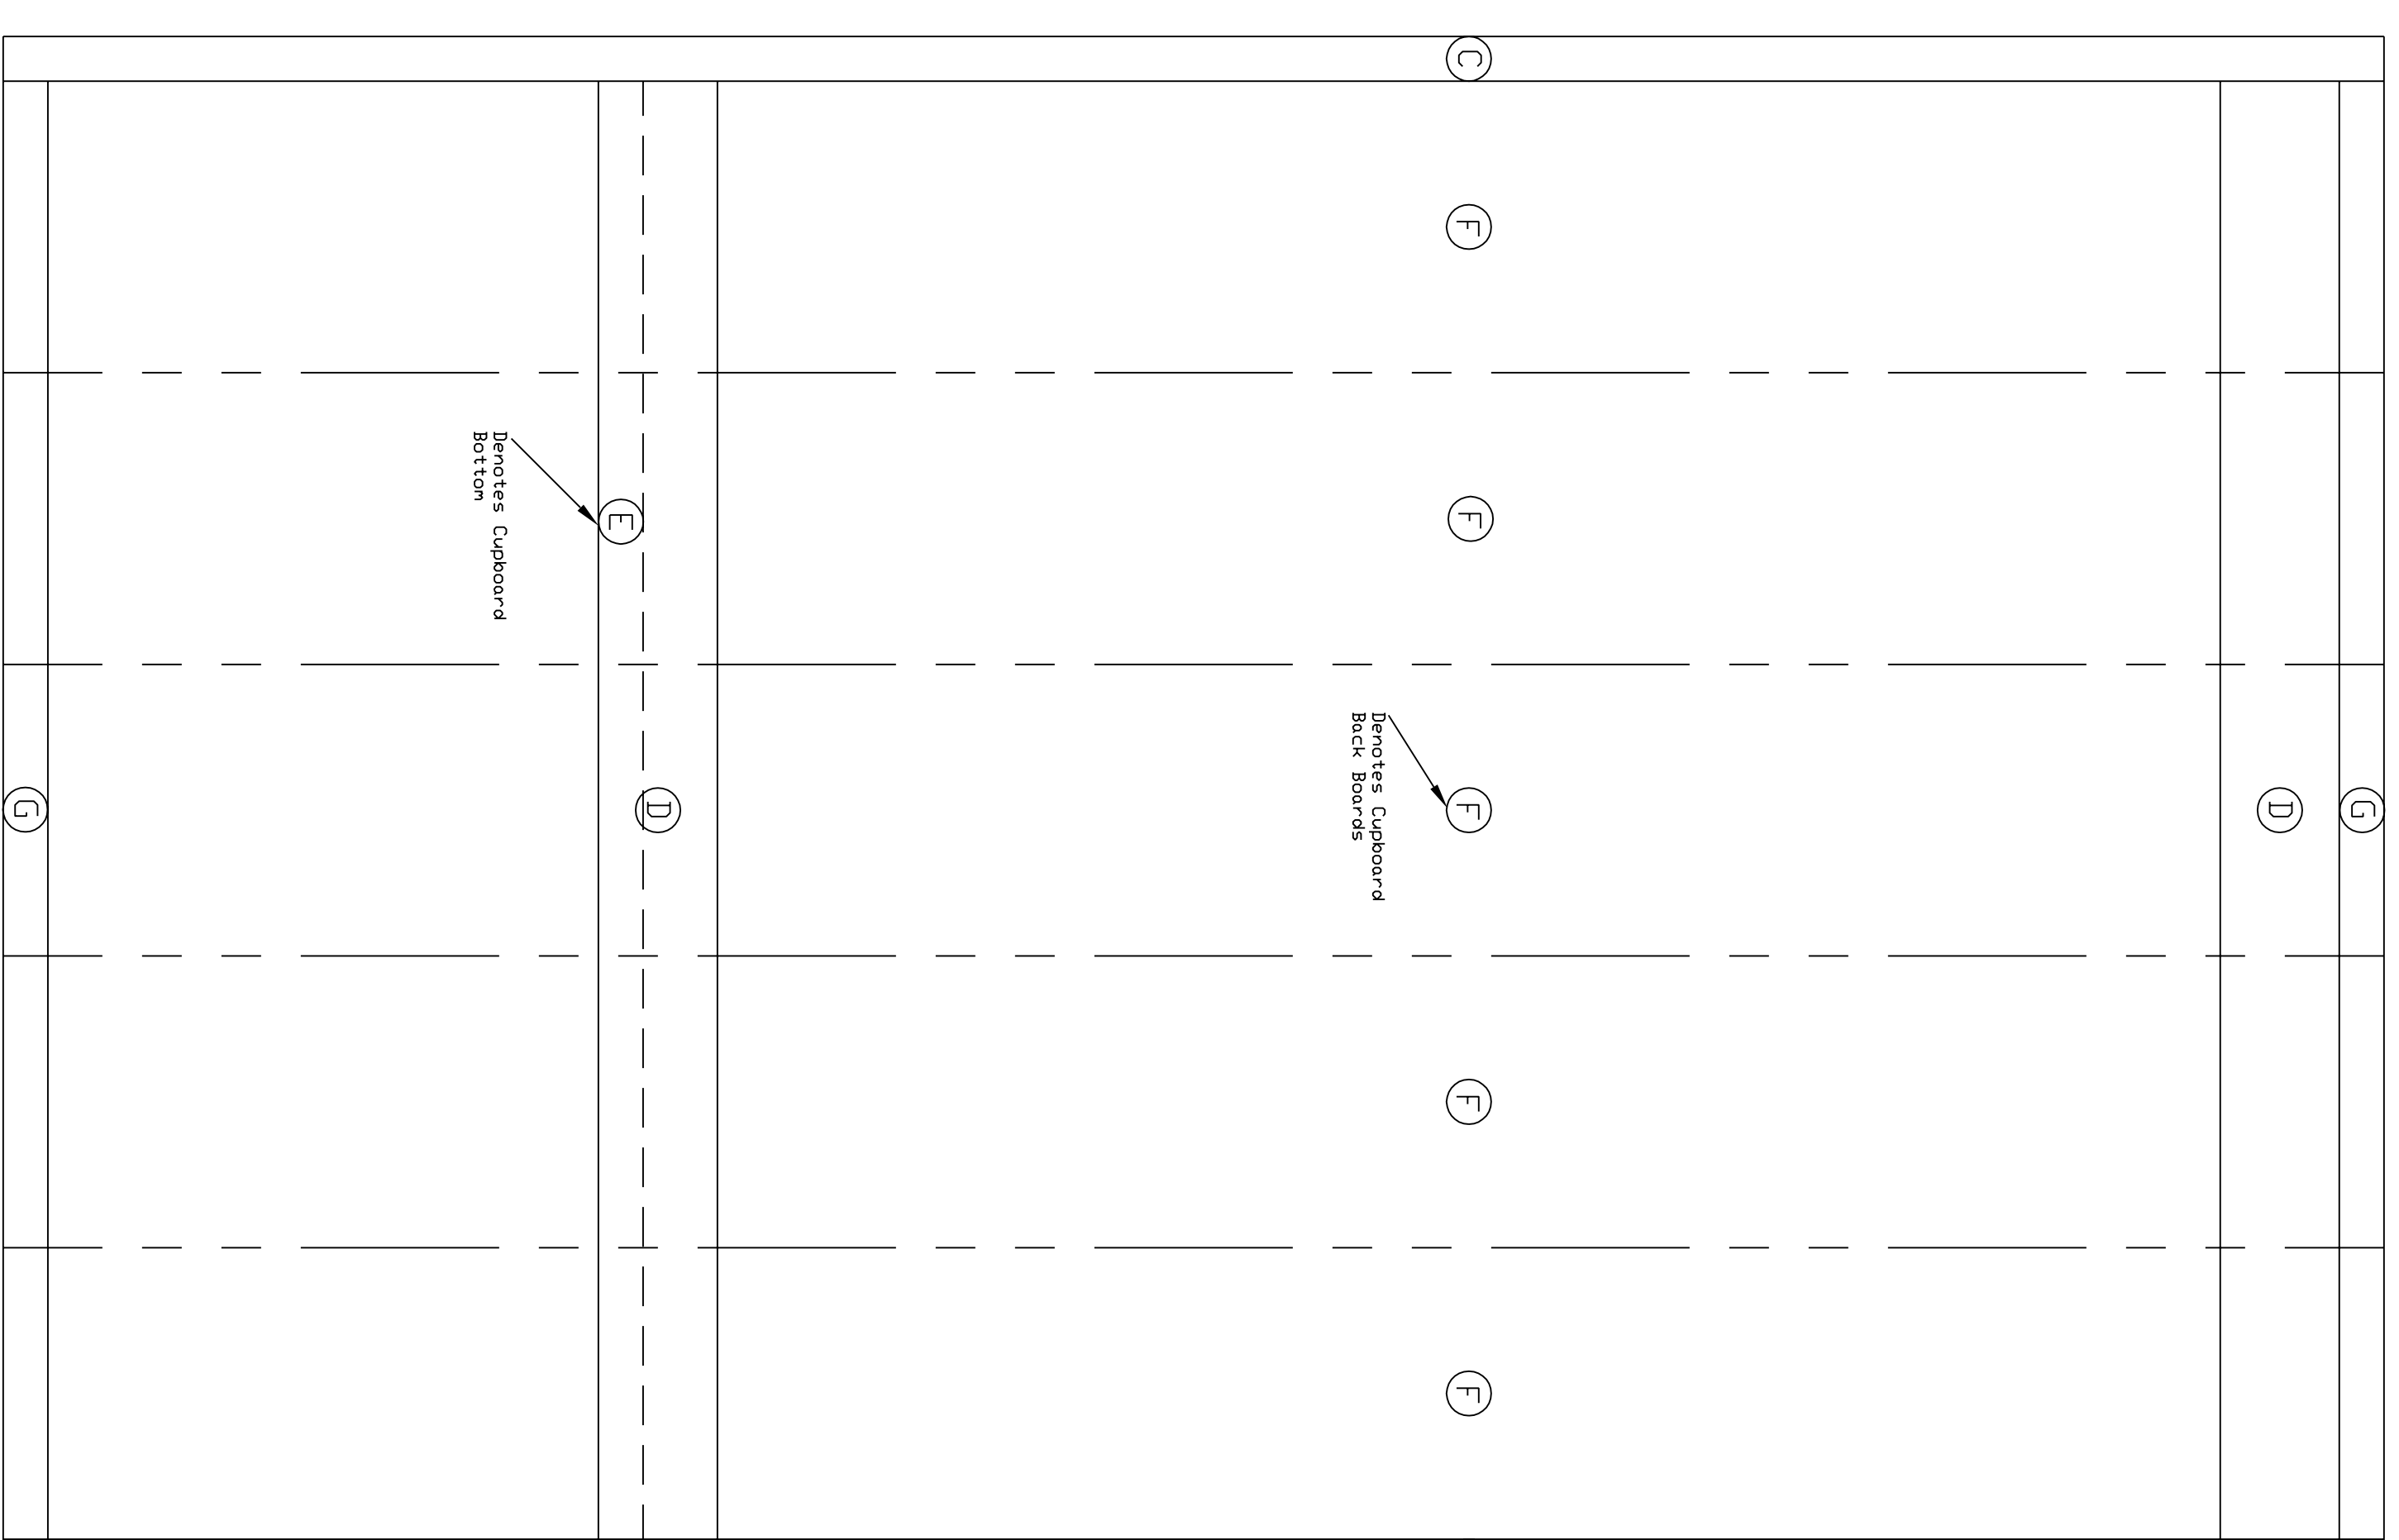

View: rear cupboards showing dimensions

View: rear cupboards

Scale: 3/8" = 1"

Copy Right©1998 Period Furniture Plans

Period Furniture Plans

<http://plans.testitem3.info>