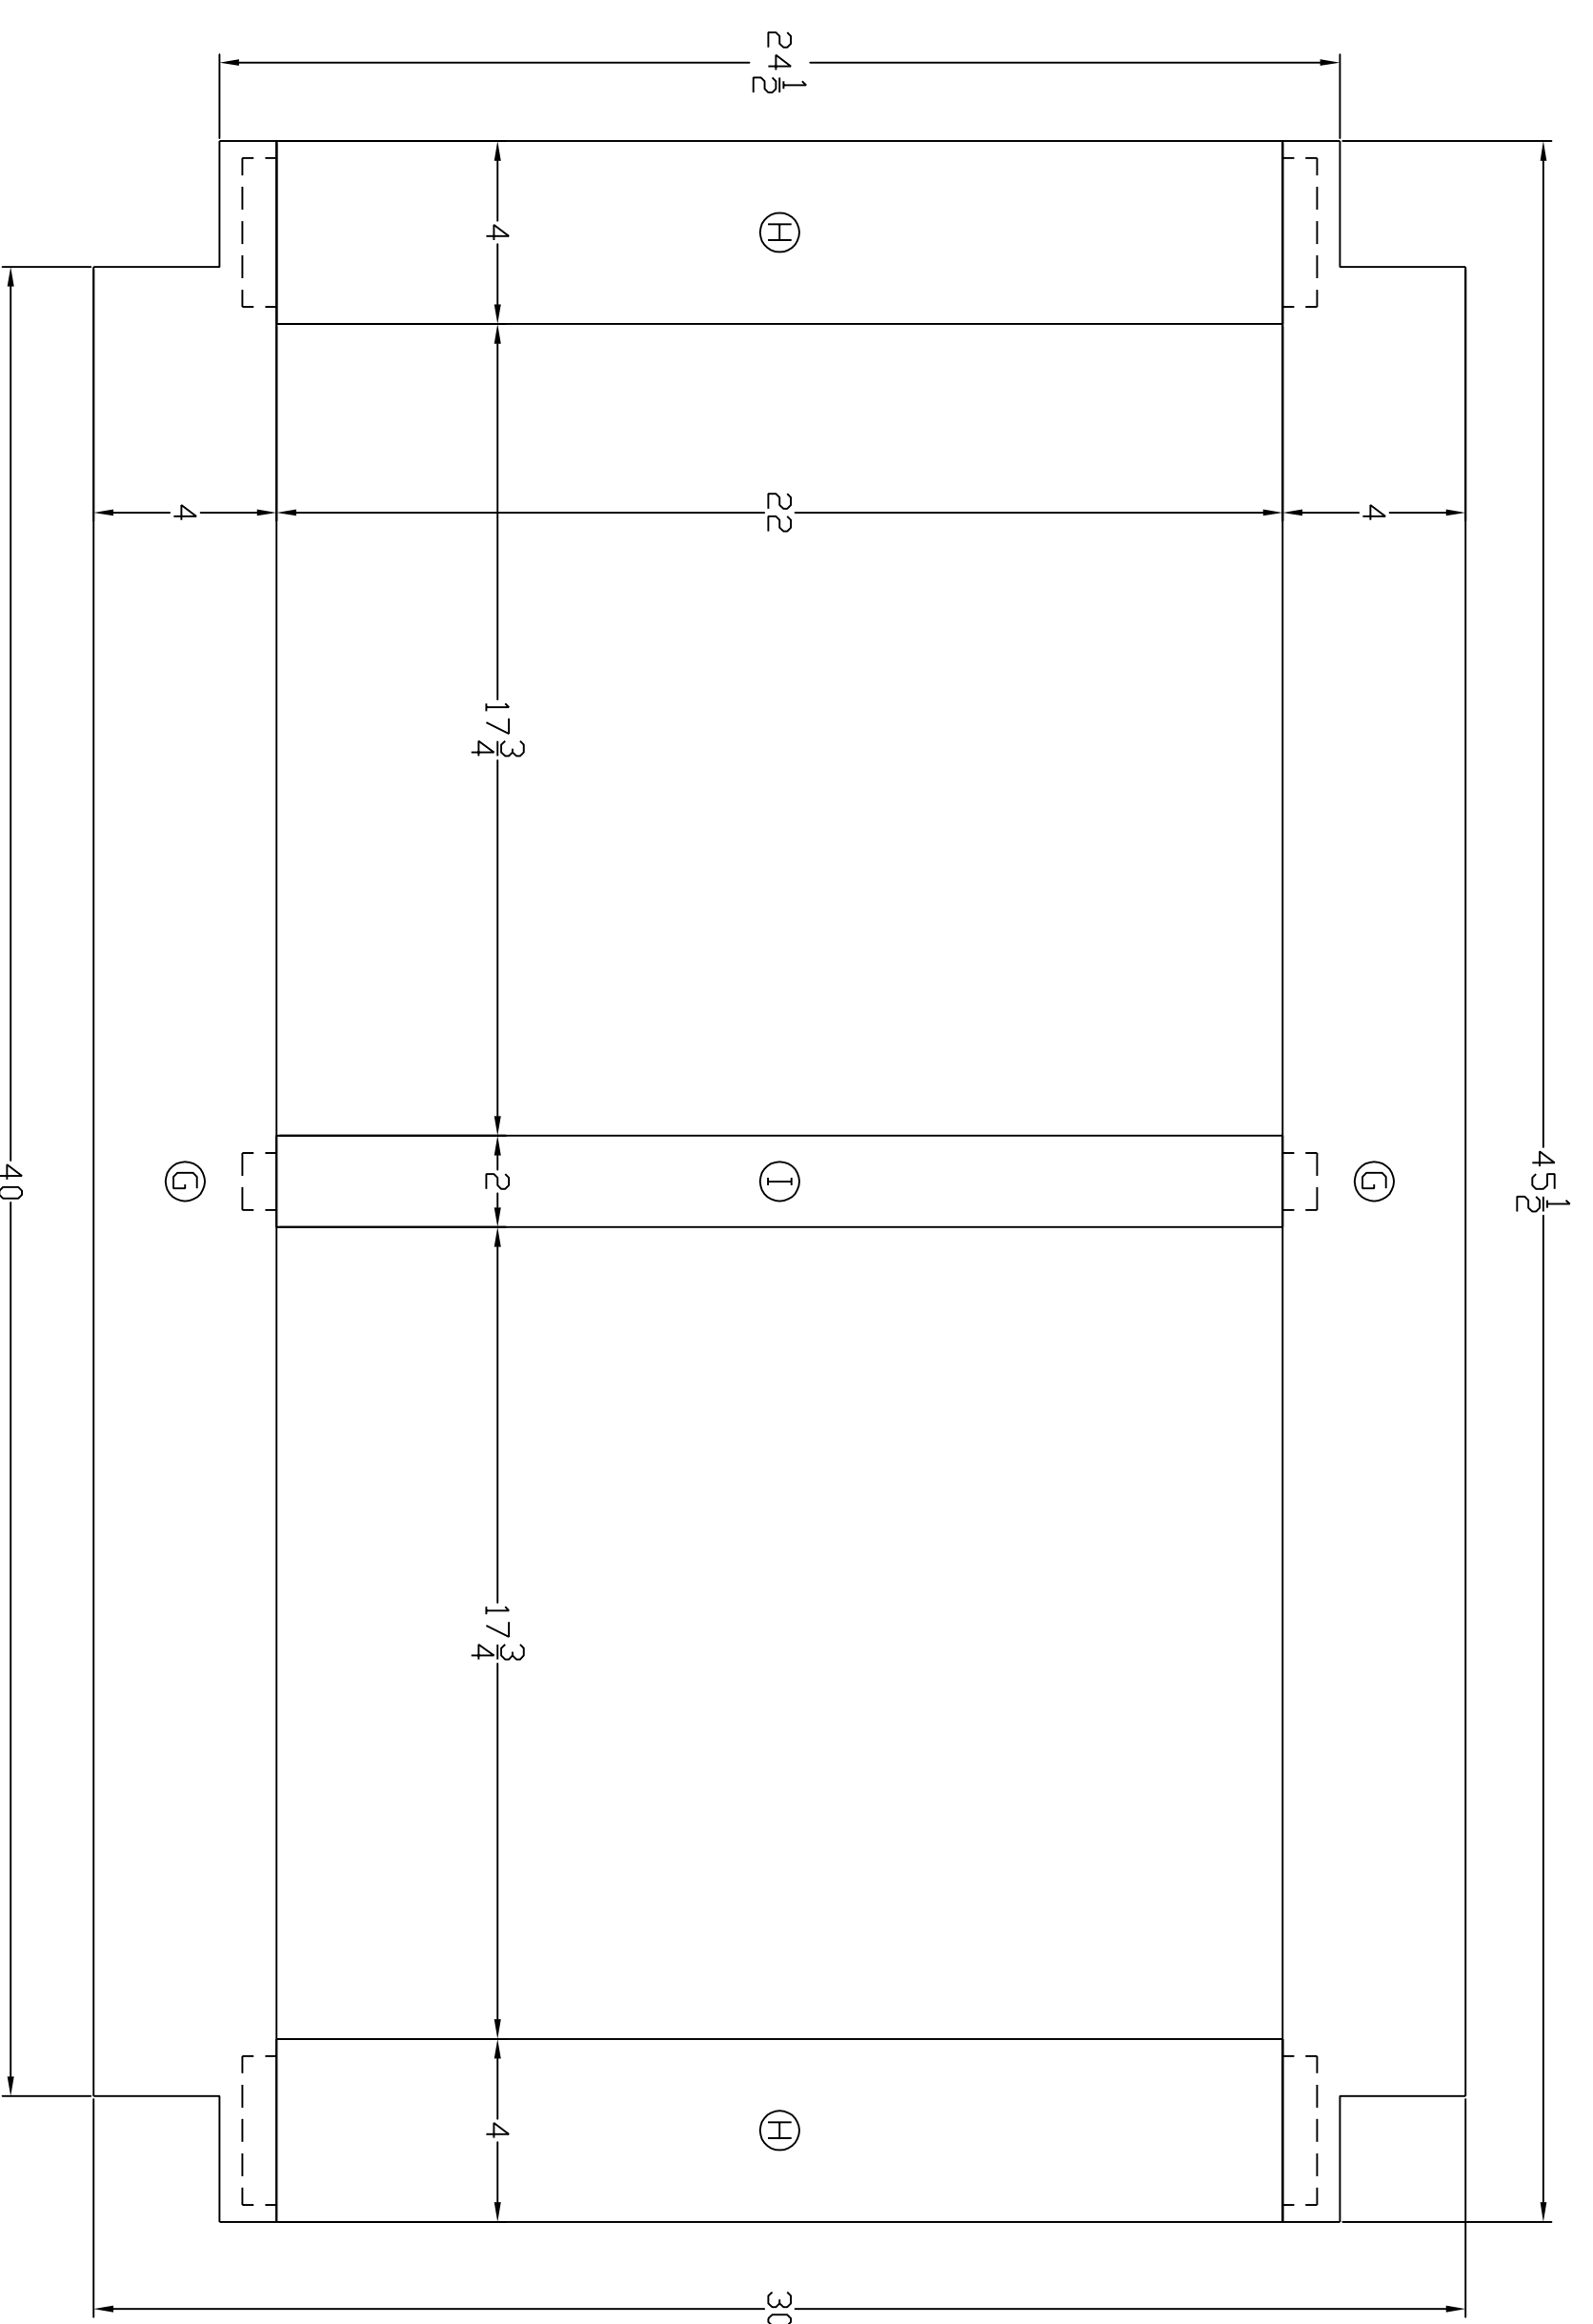

View: work station inner dimensions

View: work station upper support frame

View: work station upper support frame dimensions

View: work station upper support frame separated with dimensions

Period Furniture Plans

Scale: 1/4" = 1"  
Copy Right©1998 Period Furniture Plans

<http://plans.teststien3.info>