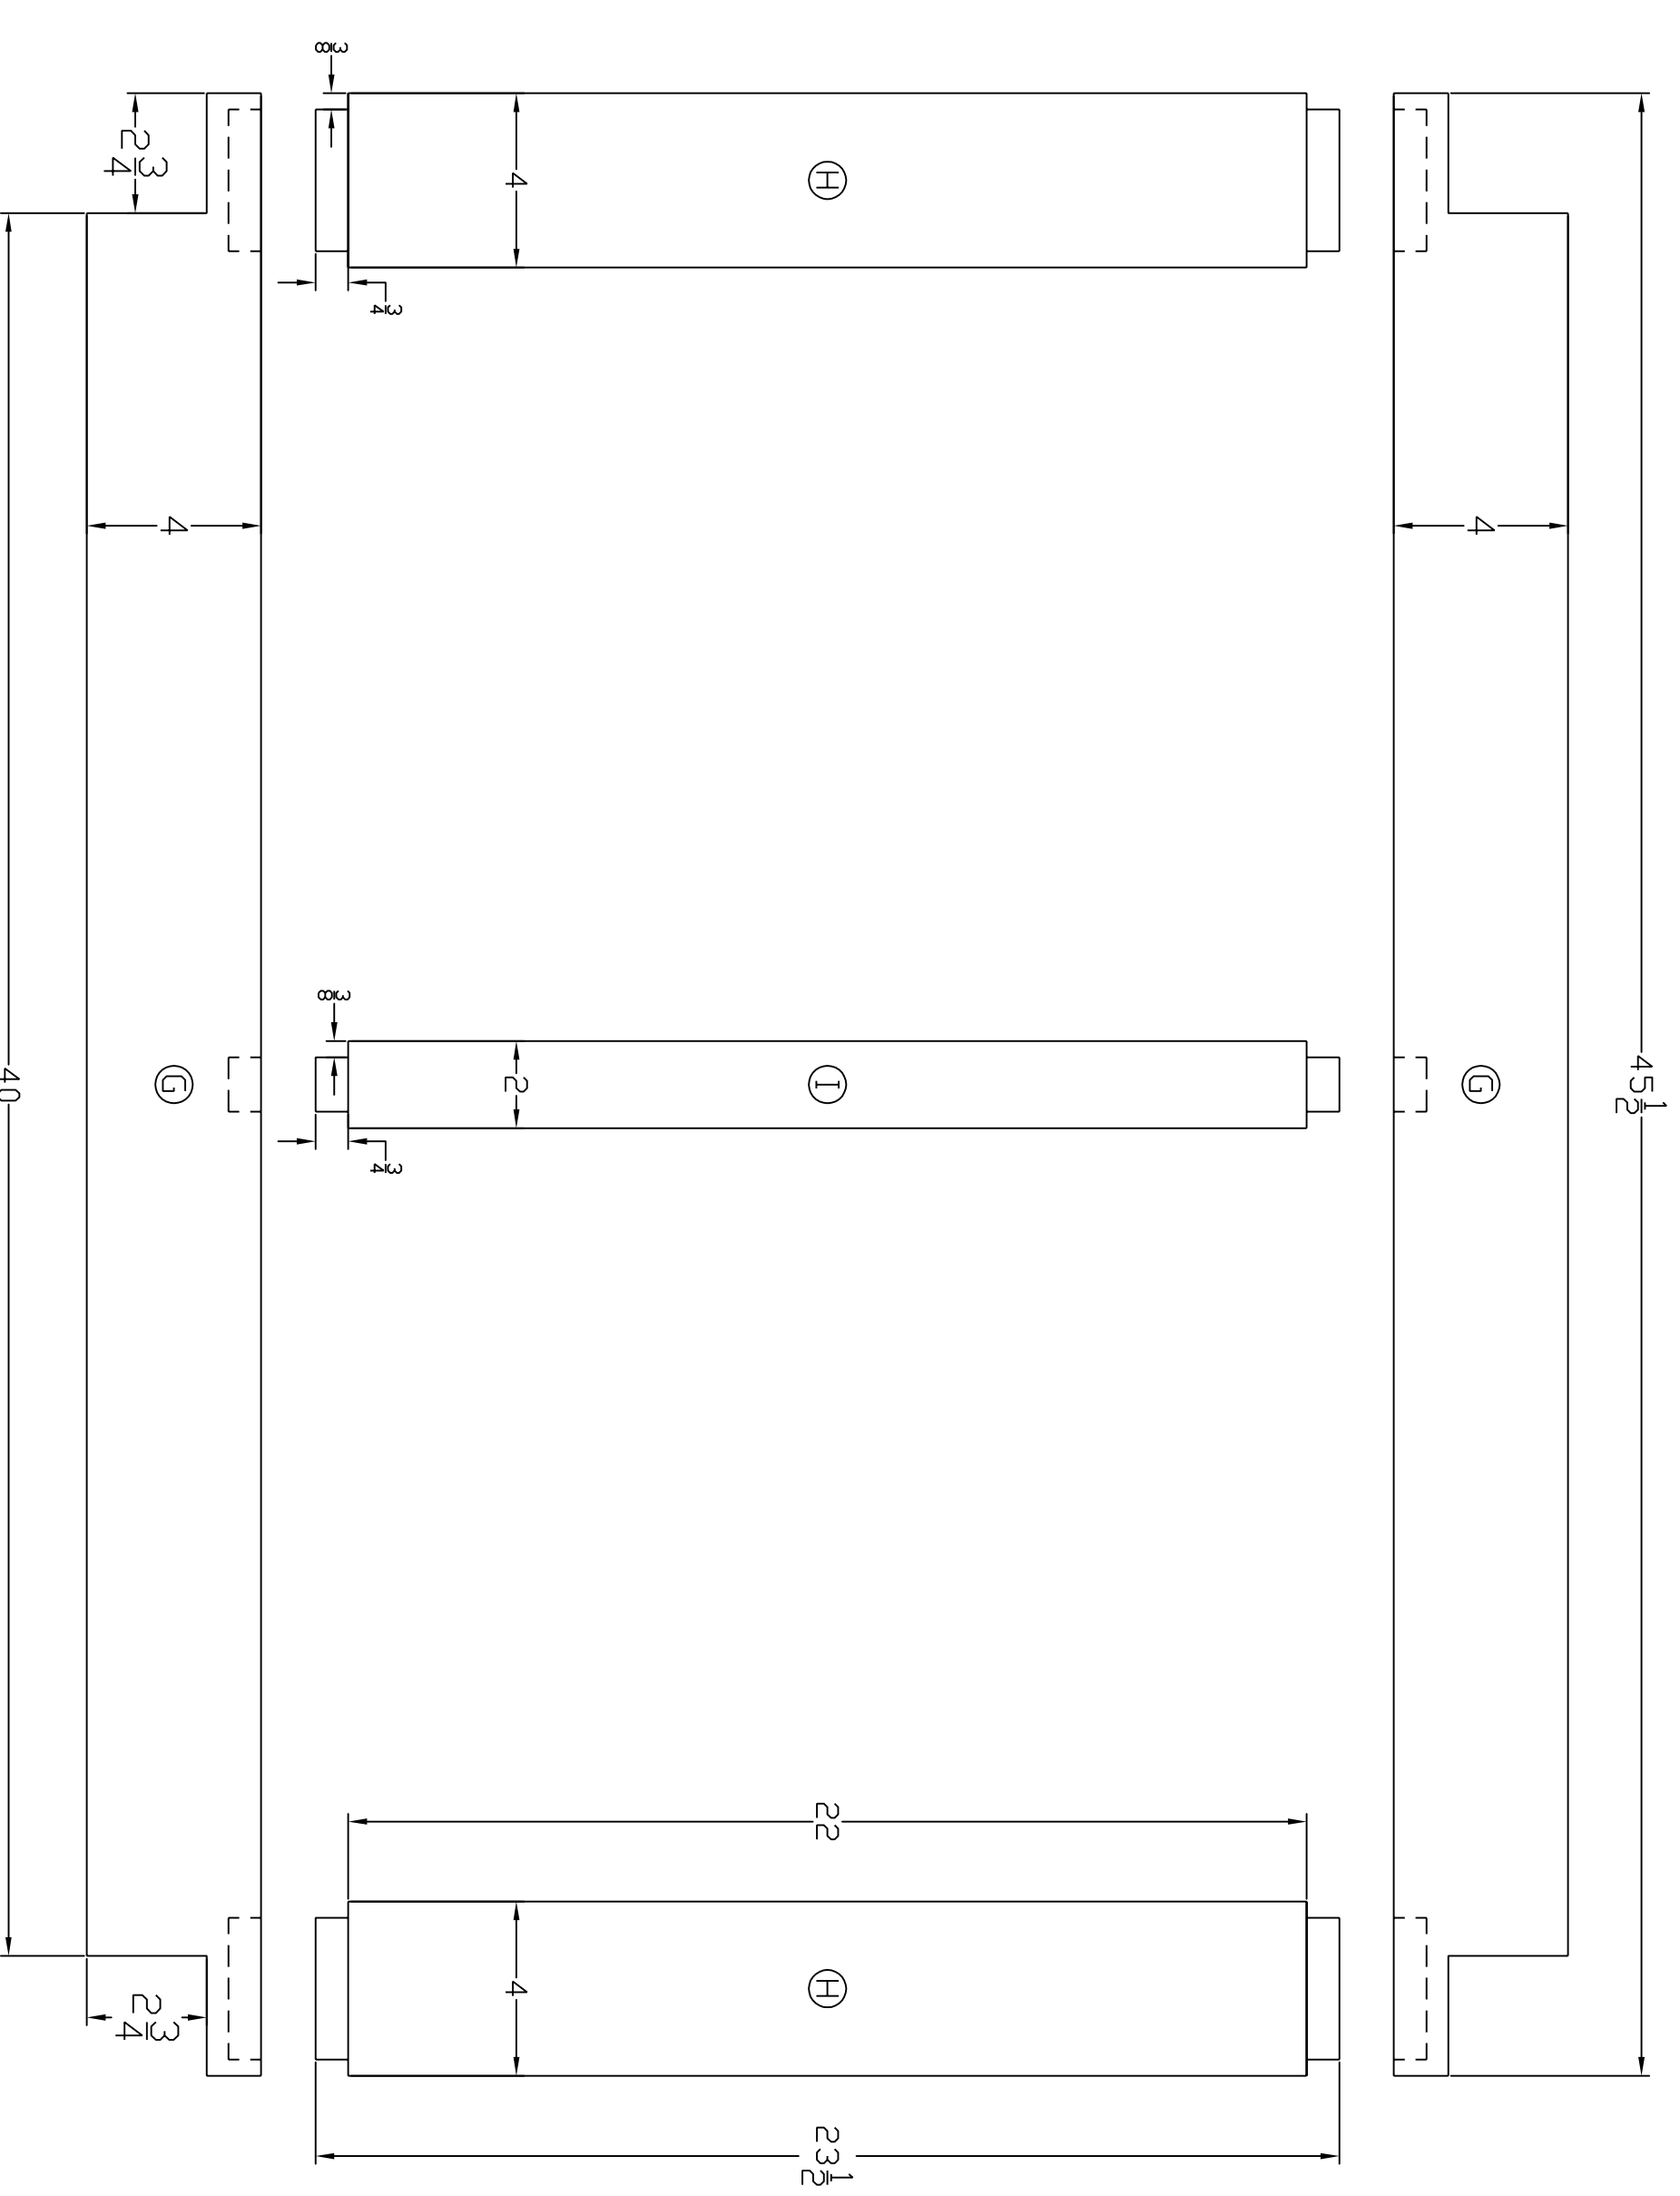

View: work station inner dimensions

View: work station upper support frame

View: work station upper support frame dimensions

View: work station upper support frame separated with dimensions

Period Furniture Plans

Scale: 1/4" = 1"  
Copy Right©1998 Period Furniture Plans

<http://plans.teststien3.info>