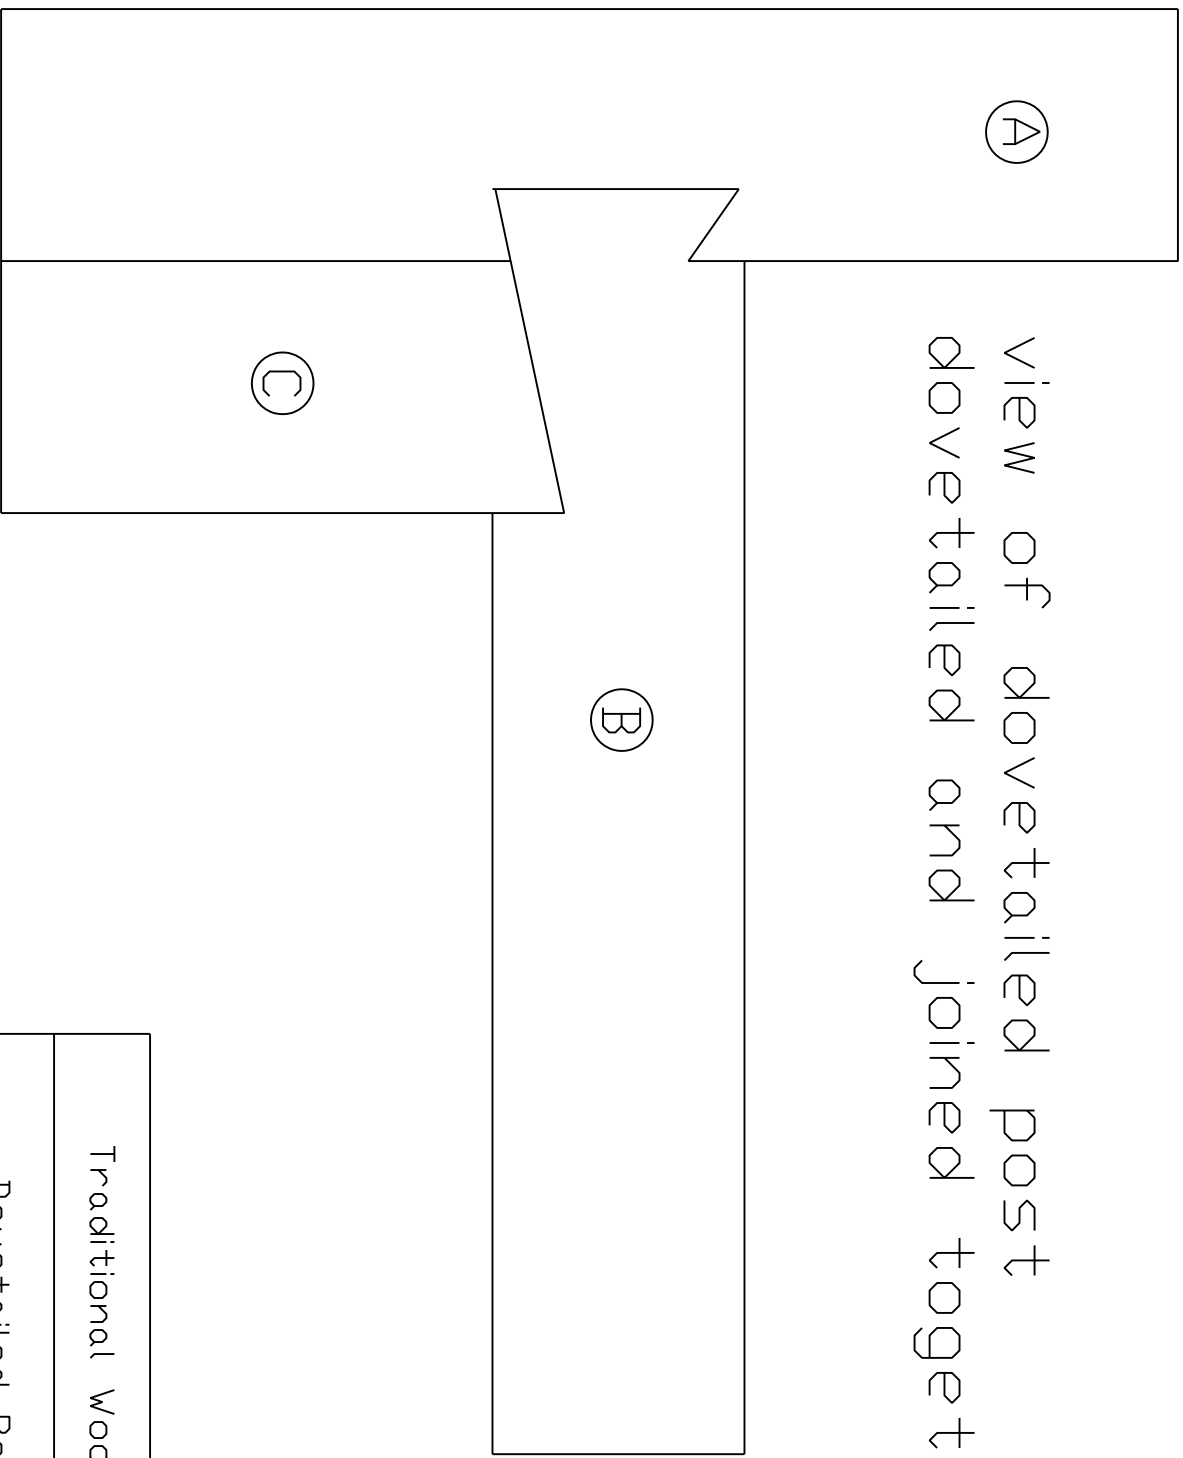

REVISIONS

ZONE	REV	DESCRIPTION:	DATE:	APPROVED:
		Copy Right Free Plans	3/21/09	Bruce

Traditional Woodworking.org

Dovetailed Post

SIZE	FSCM NO.	DWG NO.	REV
A	N/A		

SCALE: No Scale SHEET 1

REVISIONS

ZONE	REV	DESCRIPTION:	DATE:	APPROVED:
		Copy Right Free Plans	3/21/09	Bruce

dimensions from post top to the top of
the dovetail pin for standard size mail box

Traditional Woodworking.org			
Post Top to Pin Dimensions			
SIZE	FSCM NO.	DWG NO.	REV
A	N/A		

REVISIONS

ZONE	REV	DESCRIPTION	DATE	APPROVED
		Copy Right Free Plans	3/21/09	Bruce

(A)
view of dovetailed post
dovetailed and joined together

Traditional Woodworking.org

Dovetailed Post Joinery

SIZE	FSCM NO.	DWG NO.	REV
A	N/A		

SCALE: 3/8" = 1" SHEET 1

REVISIONS

ZONE	REV	DESCRIPTION: Copy Right Free Plans	DATE: 3/21/09	APPROVED: Bruce
------	-----	------------------------------------	---------------	-----------------