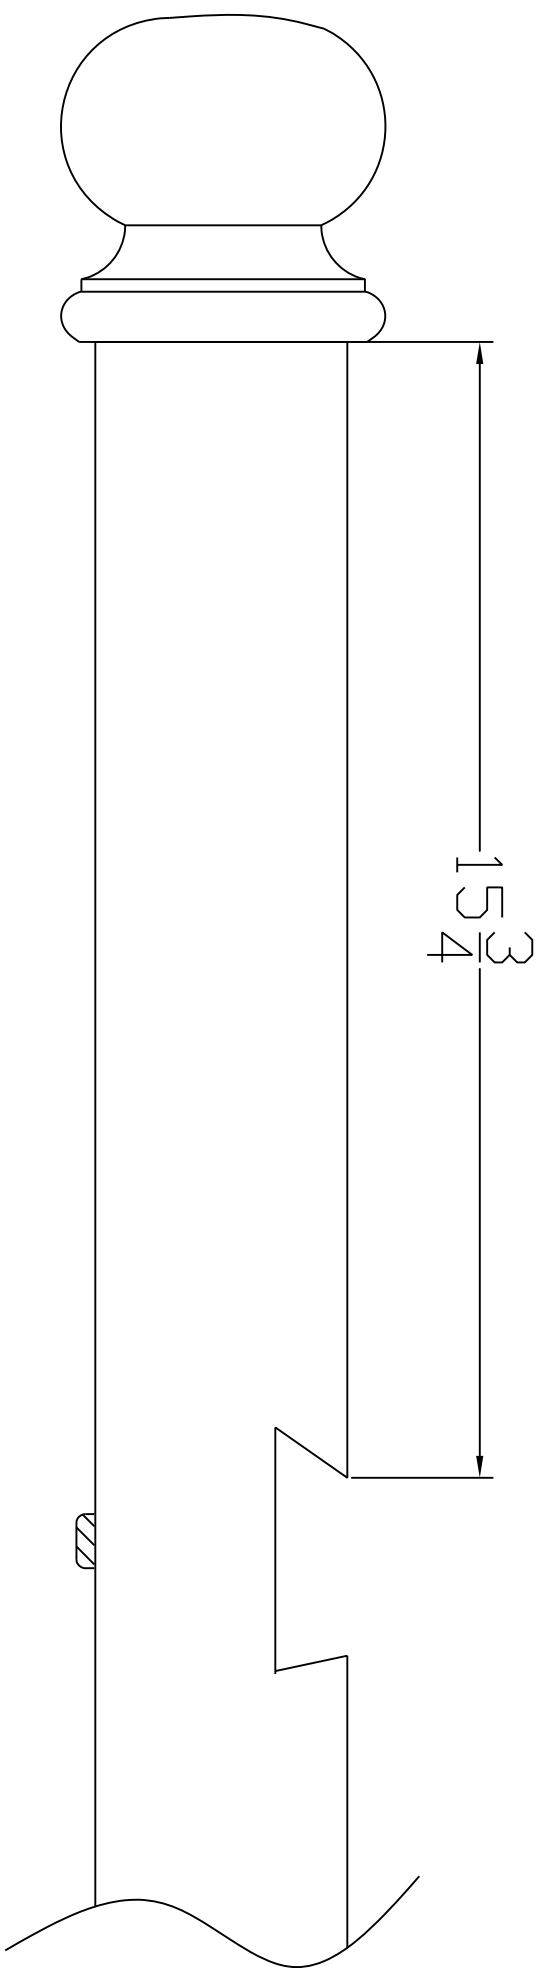

REVISIONS

ZONE	REV	DESCRIPTION:	DATE:	APPROVED:
		Copy Right Free Plans	3/21/09	Bruce

Traditional Woodworking.org

Dovetailed Post

SIZE	FSCM NO.	DWG NO.	REV
A	N/A		

SCALE: No Scale SHEET 1

REVISIONS

ZONE	REV	DESCRIPTION:	DATE:	APPROVED:
		Copy Right Free Plans	3/21/09	Bruce

dimensions from post top to the top of
the dovetail pin for standard size mail box

Traditional Woodworking.org			
Post Top to Pin Dimensions			
SIZE	FSCM NO.	DWG NO.	REV
A	N/A		

REVISIONS

ZONE	REV	DESCRIPTION	DATE	APPROVED
		Copy Right Free Plans	3/21/09	Bruce

(A)
view of dovetailed post
dovetailed and joined together

Traditional Woodworking.org

Dovetailed Post Joinery

SIZE	FSCM NO.	DWG NO.	REV
A	N/A		

SCALE: 3/8" = 1" SHEET 1

REVISIONS

ZONE	REV	DESCRIPTION: Copy Right Free Plans	DATE: 3/21/09	APPROVED: Bruce
------	-----	------------------------------------	---------------	-----------------

Traditional Woodworking.org

Dovetailed Post Horizontal Arm

SIZE	FSCM NO.	DWG NO.	REV
A	N/A		

REVISIONS

ZONE	REV	DESCRIPTION	DATE	APPROVED
		Copy Right Free Plans	3/21/09	Bruce

dovetailed Post horizontal arm dimensions