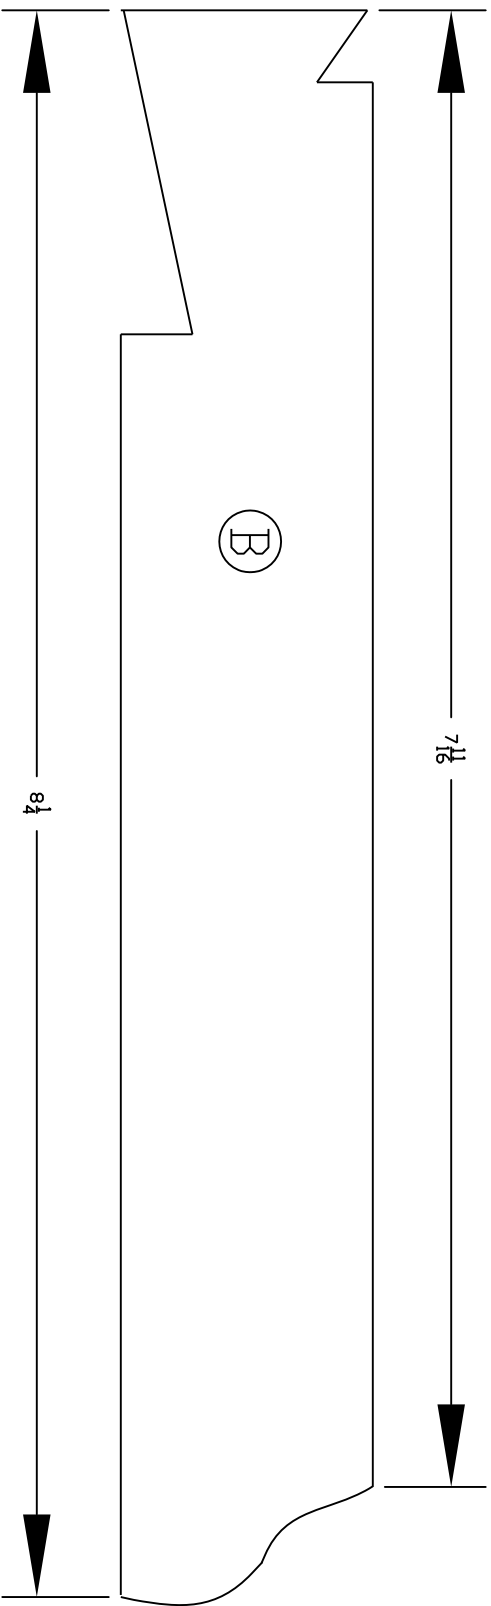

REVISIONS

ZONE	REV	DESCRIPTION:	DATE:	APPROVED:
		Copy Right Free Plans	3/21/09	Bruce

Traditional Woodworking.org

Dovetailed Post

SIZE	FSCM NO.	DWG NO.	REV
A	N/A		

SCALE: No Scale SHEET 1

REVISIONS

ZONE	REV	DESCRIPTION:	DATE:	APPROVED:
		Copy Right Free Plans	3/21/09	Bruce

dimensions from post top to the top of
the dovetail pin for standard size mail box

Traditional Woodworking.org			
Post Top to Pin Dimensions			
SIZE	FSCM NO.	DWG NO.	REV
A	N/A		

REVISIONS

ZONE	REV	DESCRIPTION	DATE	APPROVED
		Copy Right Free Plans	3/21/09	Bruce

(A)
view of dovetailed post
dovetailed and joined together

Traditional Woodworking.org

Dovetailed Post Joinery

SIZE	FSCM NO.	DWG NO.	REV
A	N/A		

SCALE: 3/8" = 1" SHEET 1

REVISIONS

ZONE	REV	DESCRIPTION: Copy Right Free Plans	DATE: 3/21/09	APPROVED: Bruce
------	-----	------------------------------------	---------------	-----------------

Traditional Woodworking.org

Dovetailed Post Horizontal Arm

SIZE	FSCM NO.	DWG NO.	REV
A	N/A		

REVISIONS

ZONE	REV	DESCRIPTION	DATE	APPROVED
		Copy Right Free Plans	3/21/09	Bruce

dovetailed Post horizontal arm dimensions