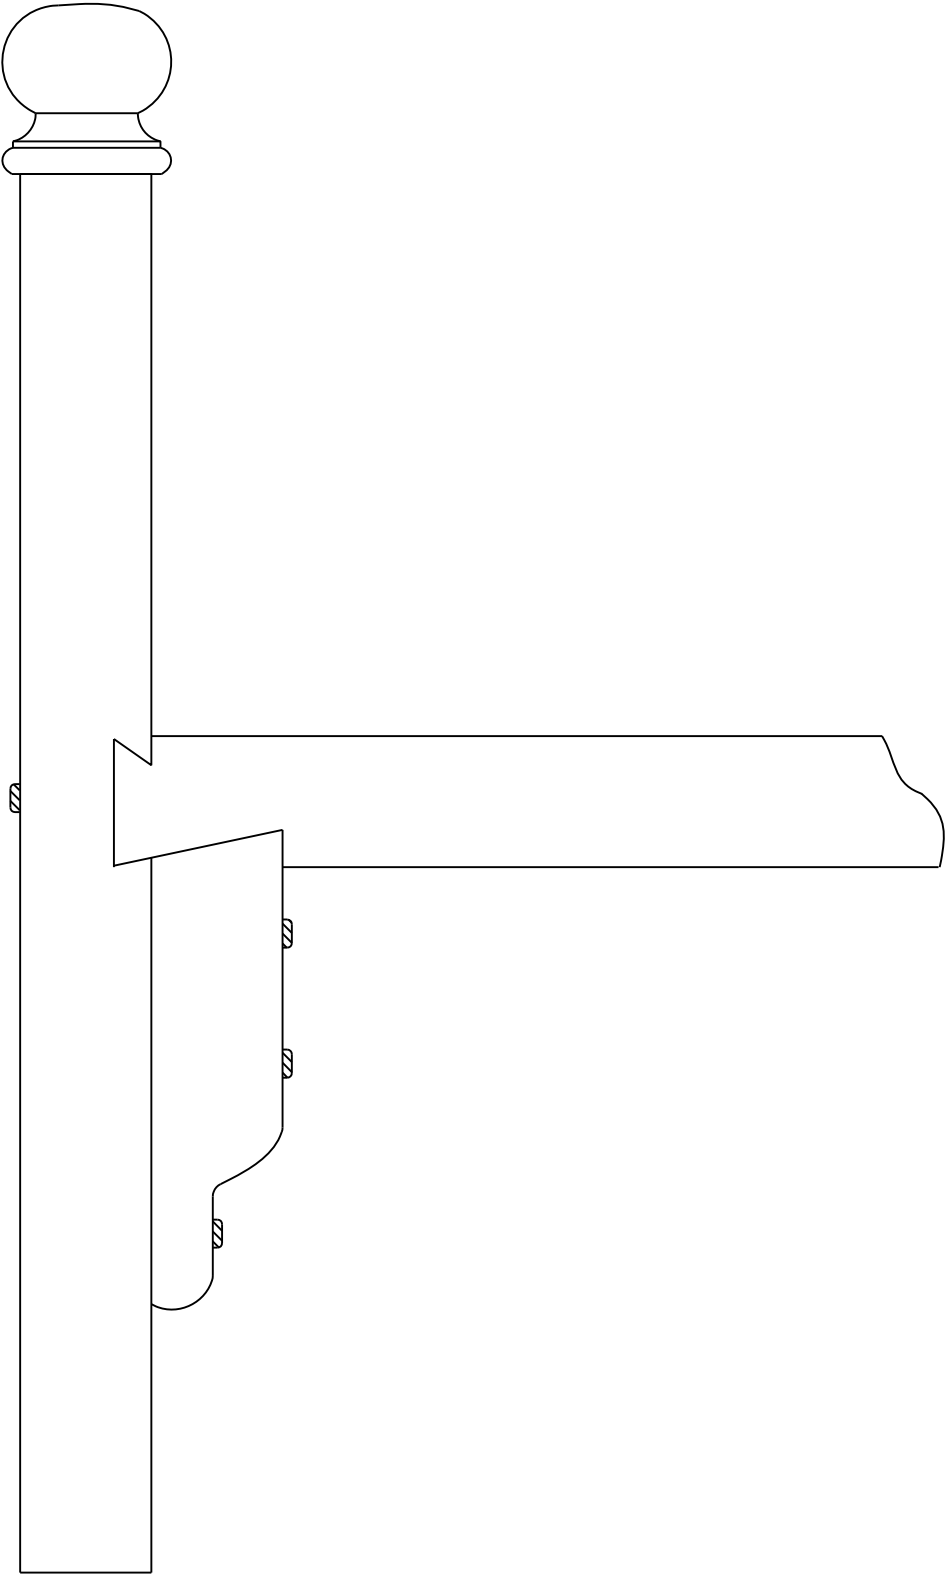

REVISIONS

ZONE	REV	DESCRIPTION:	DATE:	APPROVED:
		Copy Right Free Plans	3/21/09	Bruce

Traditional Woodworking.org

Dovetailed Post

SIZE	FSCM NO.	DWG NO.	REV
A	N/A		

SCALE: No Scale SHEET 1

REVISIONS

ZONE	REV	DESCRIPTION:	DATE:	APPROVED:
		Copy Right Free Plans	3/21/09	Bruce

dimensions from post top to the top of
the dovetail pin for standard size mail box

Traditional Woodworking.org			
Post Top to Pin Dimensions			
SIZE	FSCM NO.	DWG NO.	REV
A	N/A		

REVISIONS

ZONE	REV	DESCRIPTION	DATE	APPROVED
		Copy Right Free Plans	3/21/09	Bruce

(A)
view of dovetailed post
dovetailed and joined together

Traditional Woodworking.org

Dovetailed Post Joinery

SIZE	FSCM NO.	DWG NO.	REV
A	N/A		

SCALE: 3/8" = 1" SHEET 1

REVISIONS

ZONE	REV	DESCRIPTION: Copy Right Free Plans	DATE: 3/21/09	APPROVED: Bruce
------	-----	------------------------------------	---------------	-----------------