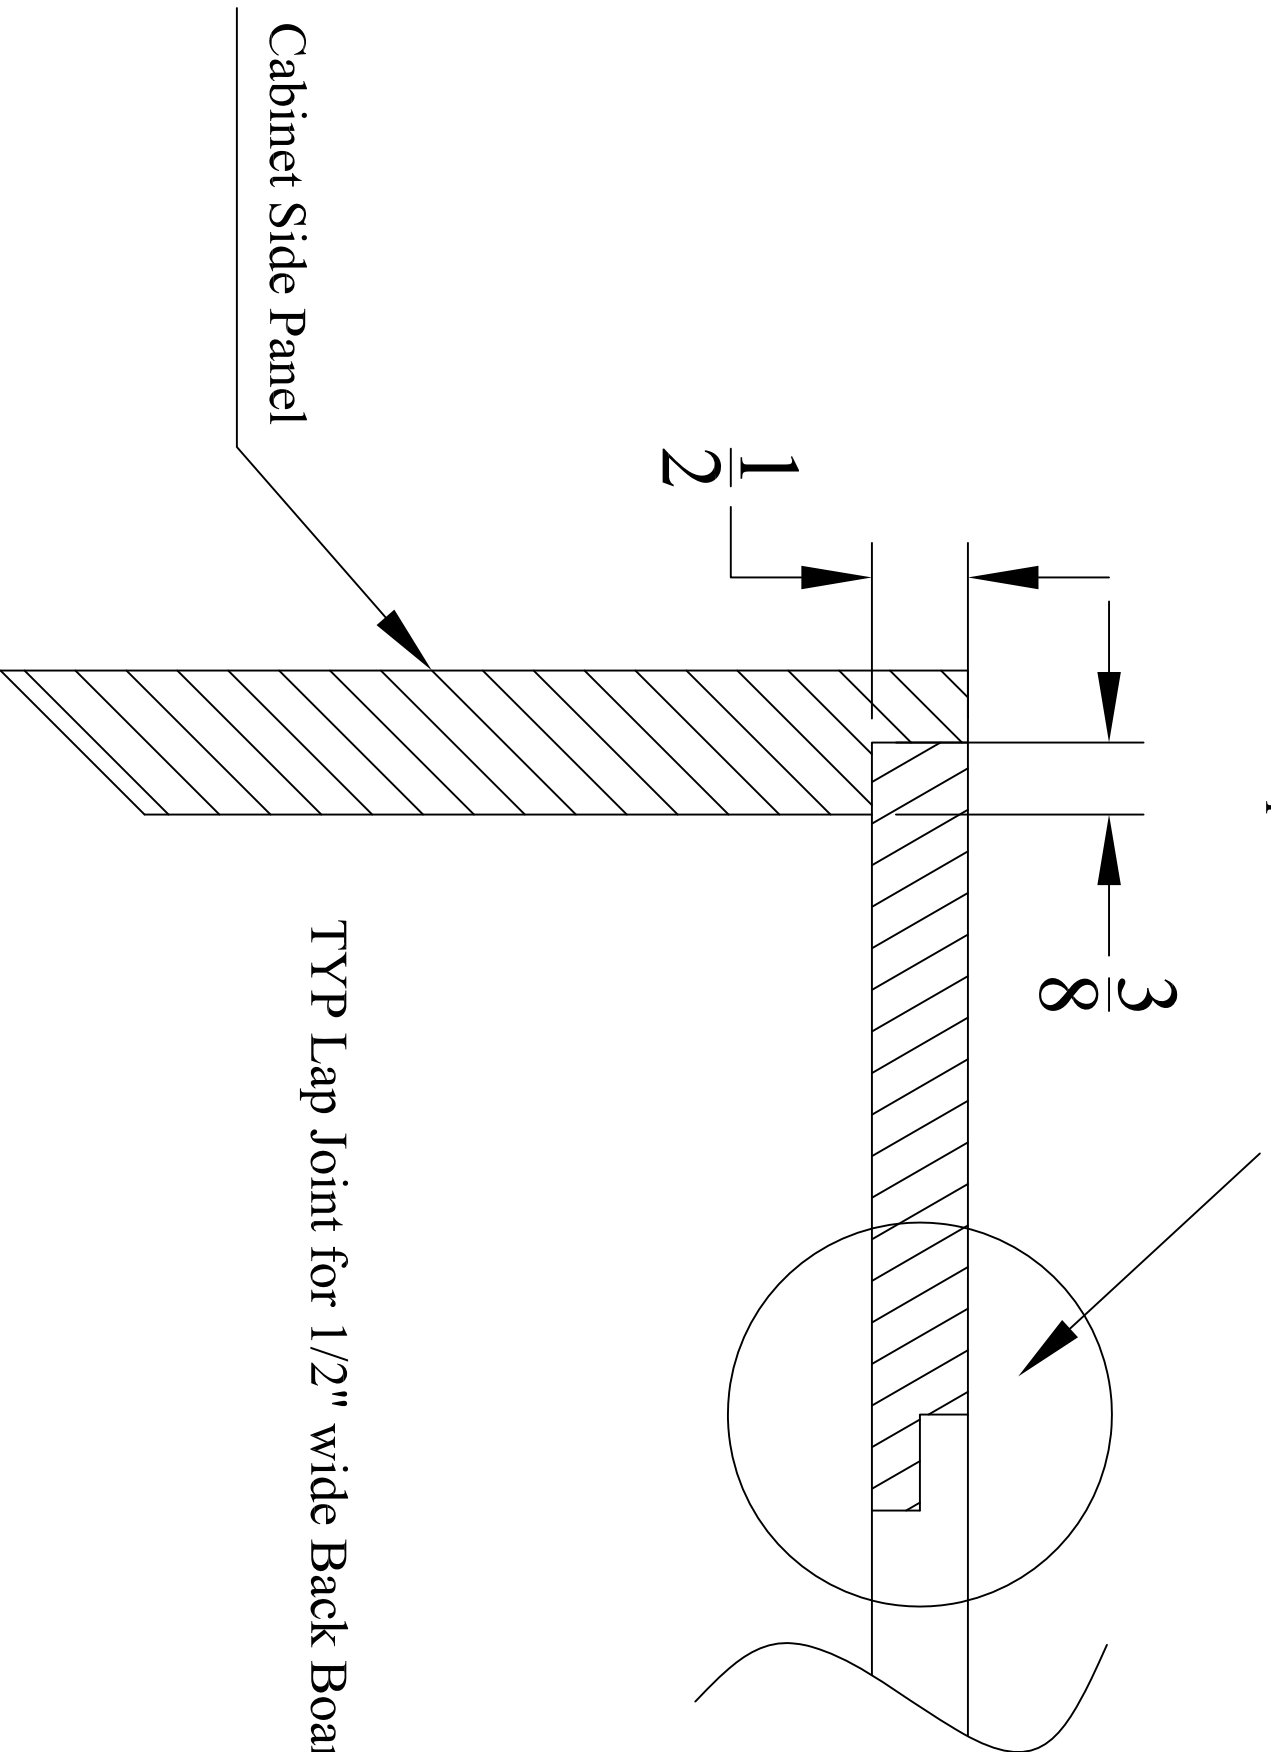

typ half lap joint

3/8" x 1/4" Lap Joint for 1/2" Wide Back Boards

TYP Lap Joint for 1/2" wide Back Boards

Cabinet Side Panel