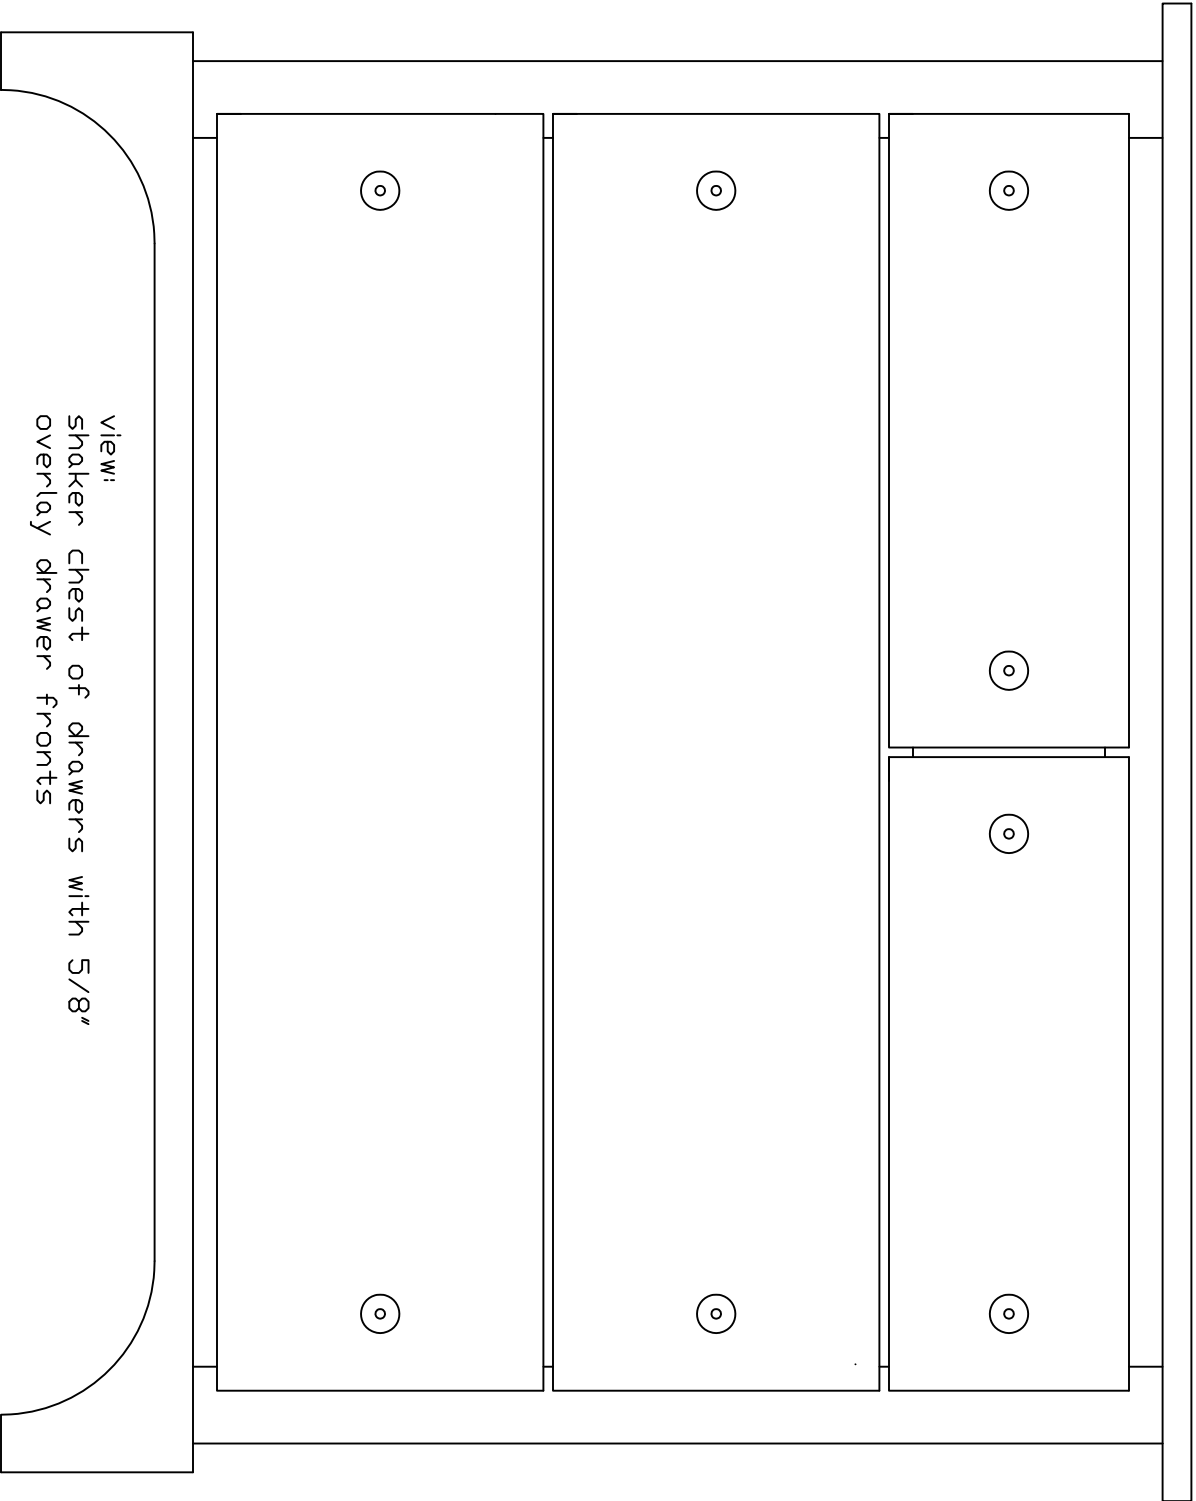

shaker style chest of drawers with inset drawer fronts

view:
shaker chest of drawers with 5/8"
overlay drawer fronts