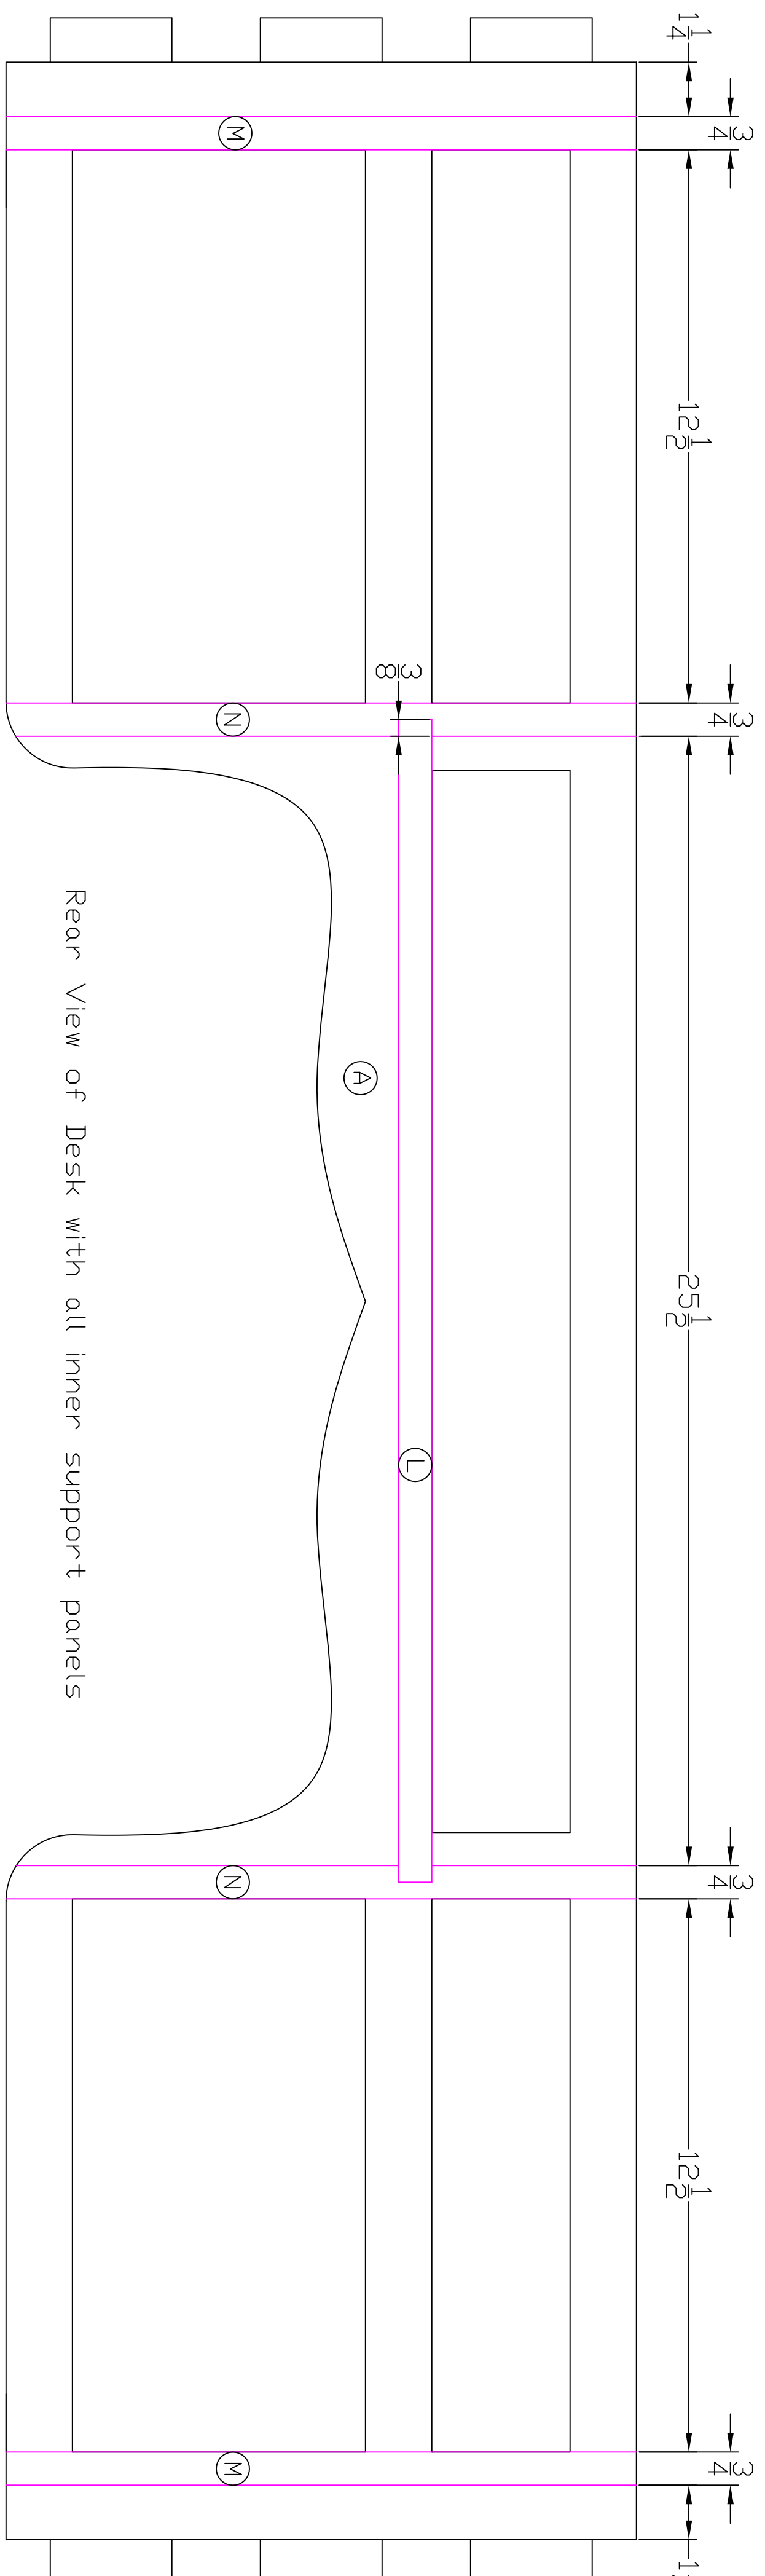

Rear View of Desk with all support frames

Rear View of Desk with all inner support panels

Top Horizontal View of Front & Rear Panel Dado  
Layouts & Dimensions

Rear Panel View with Dimensions

Scale: 3/8" = 1" unless noted

Copy Right©1998 traditional woodworking.org

Traditional Woodworking

Ladies Chippendale Style Desk

traditionalwoodworking.org