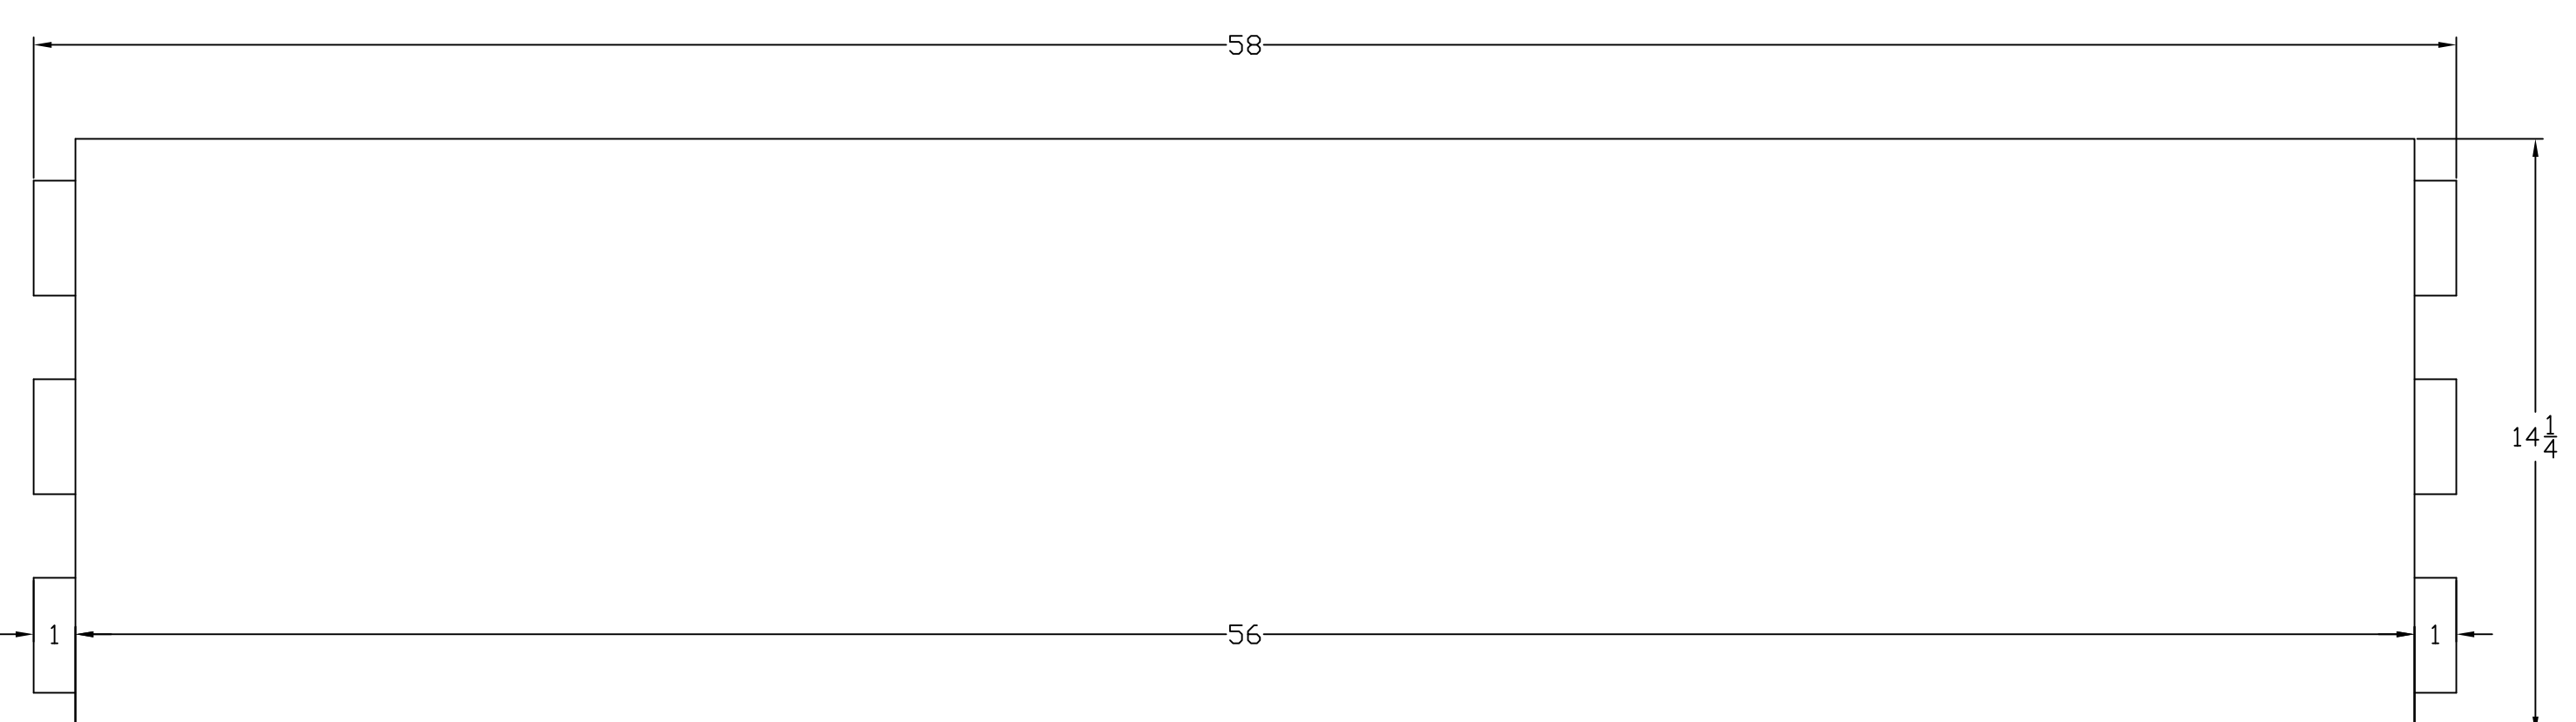

Rear View of Desk with all support frames

Rear View of Desk with all inner support panels

Top Horizontal View of Front & Rear Panel Dado  
Layouts & Dimensions

Rear Panel View with Dimensions

Scale: 3/8" = 1" unless noted