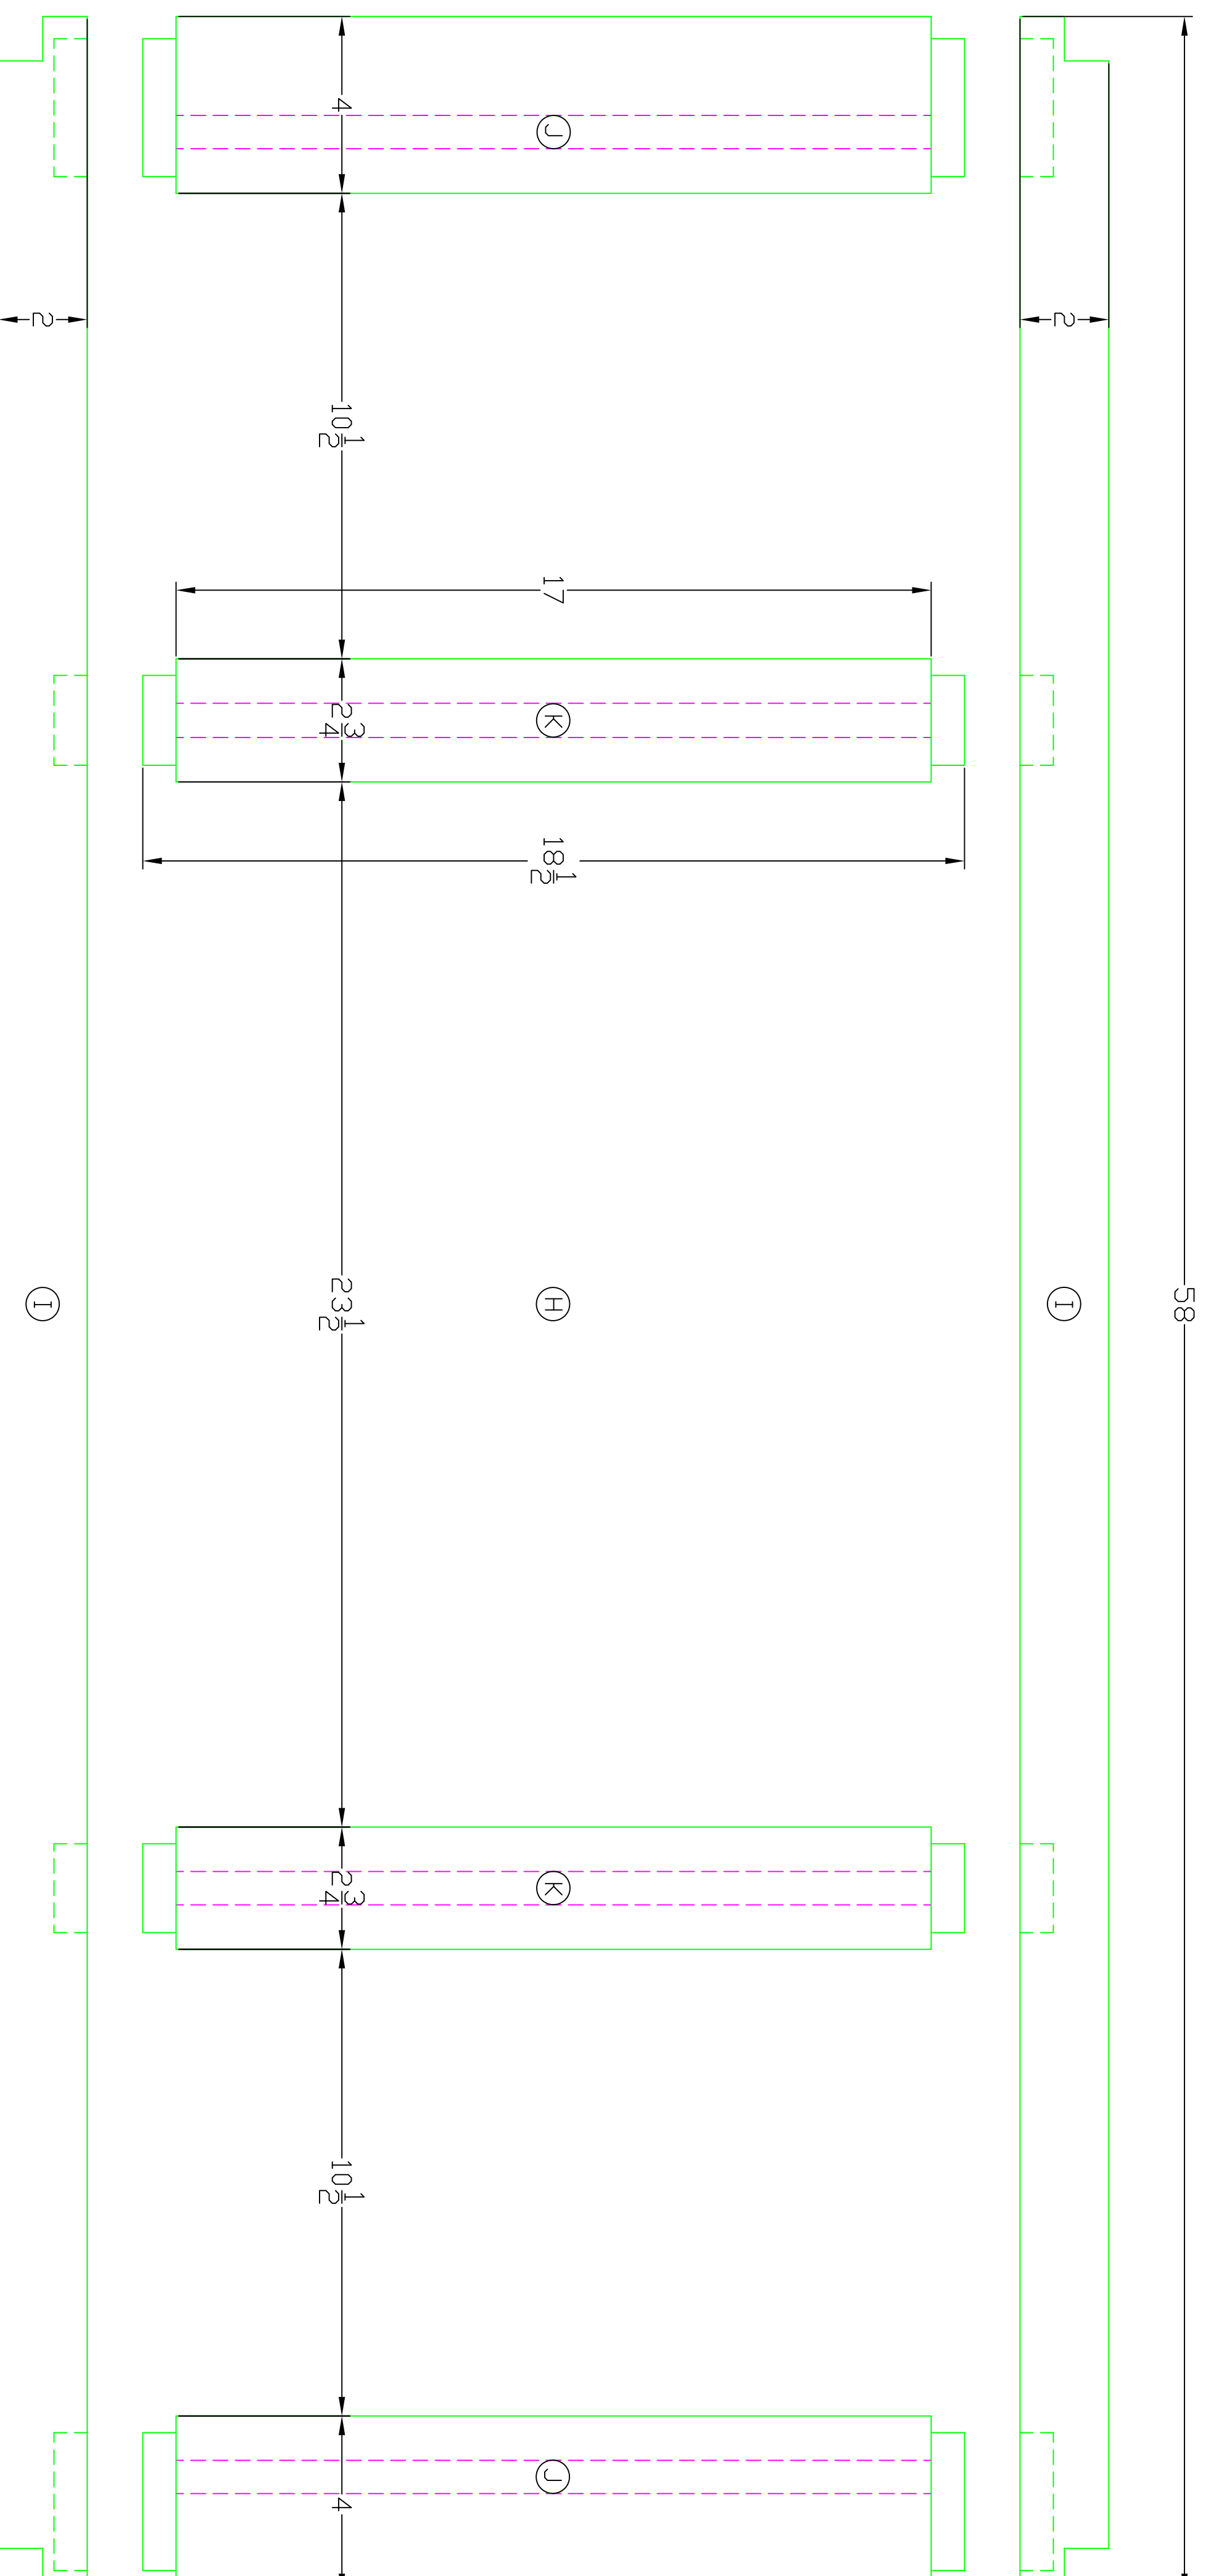

View of Upper Desk Support Frame with dimensions

TYP Horizontal View of Dado Placement in the Upper Desk Support Frame

View of Upper Desk Frame separate with dimensions scaled  $3/8" = 1"$

Traditional Woodworking

Scale:  $1/4" = 1"$   
 Copy Right©1998 traditionalwoodworking.org

Ladies Chippendale Style Desk  
 traditionalwoodworking.org