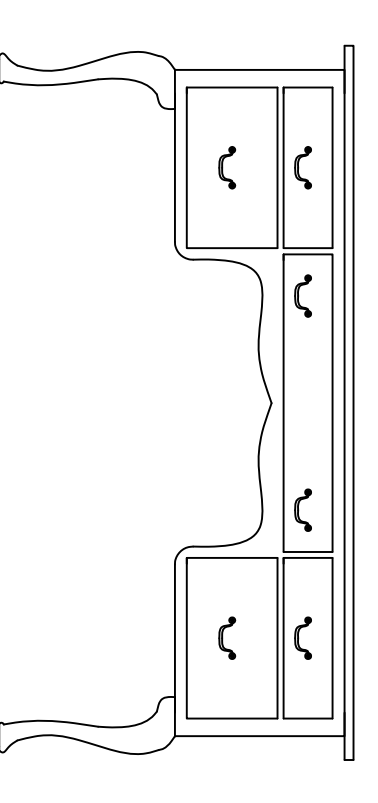

View of Upper Desk Support Frame with dimensions

TYP Horizontal View of Dado Placement in the Upper Desk Support Frame

View of Upper Desk Frame separate with dimensions scaled  $3/8" = 1"$

Traditional Woodworking

Scale:  $1/4" = 1"$   
 Copy Right©1998 traditionalwoodworking.org

Ladies Chippendale Style Desk  
 traditionalwoodworking.org