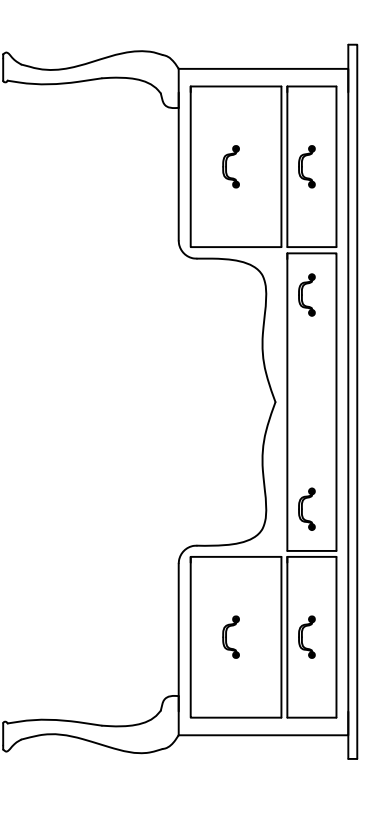

Views of Inner Drawer Support Frame  
With Dimensions Scale = 3/8" = 1"

Horizontal View of Inner Drawer Support Frame  
With 1/4" Dust Shield

1/4" drawer support dust panel

Horizontal View of Inner Drawer Support Frame  
Showing Tenons

drawer support tenon view

Scale: Full Size & 3/8" = 1"

Copy Right©1998 traditional woodworking.org

Traditional Woodworking

Leslies Chippendale Style Desk

traditionalwoodworking.org