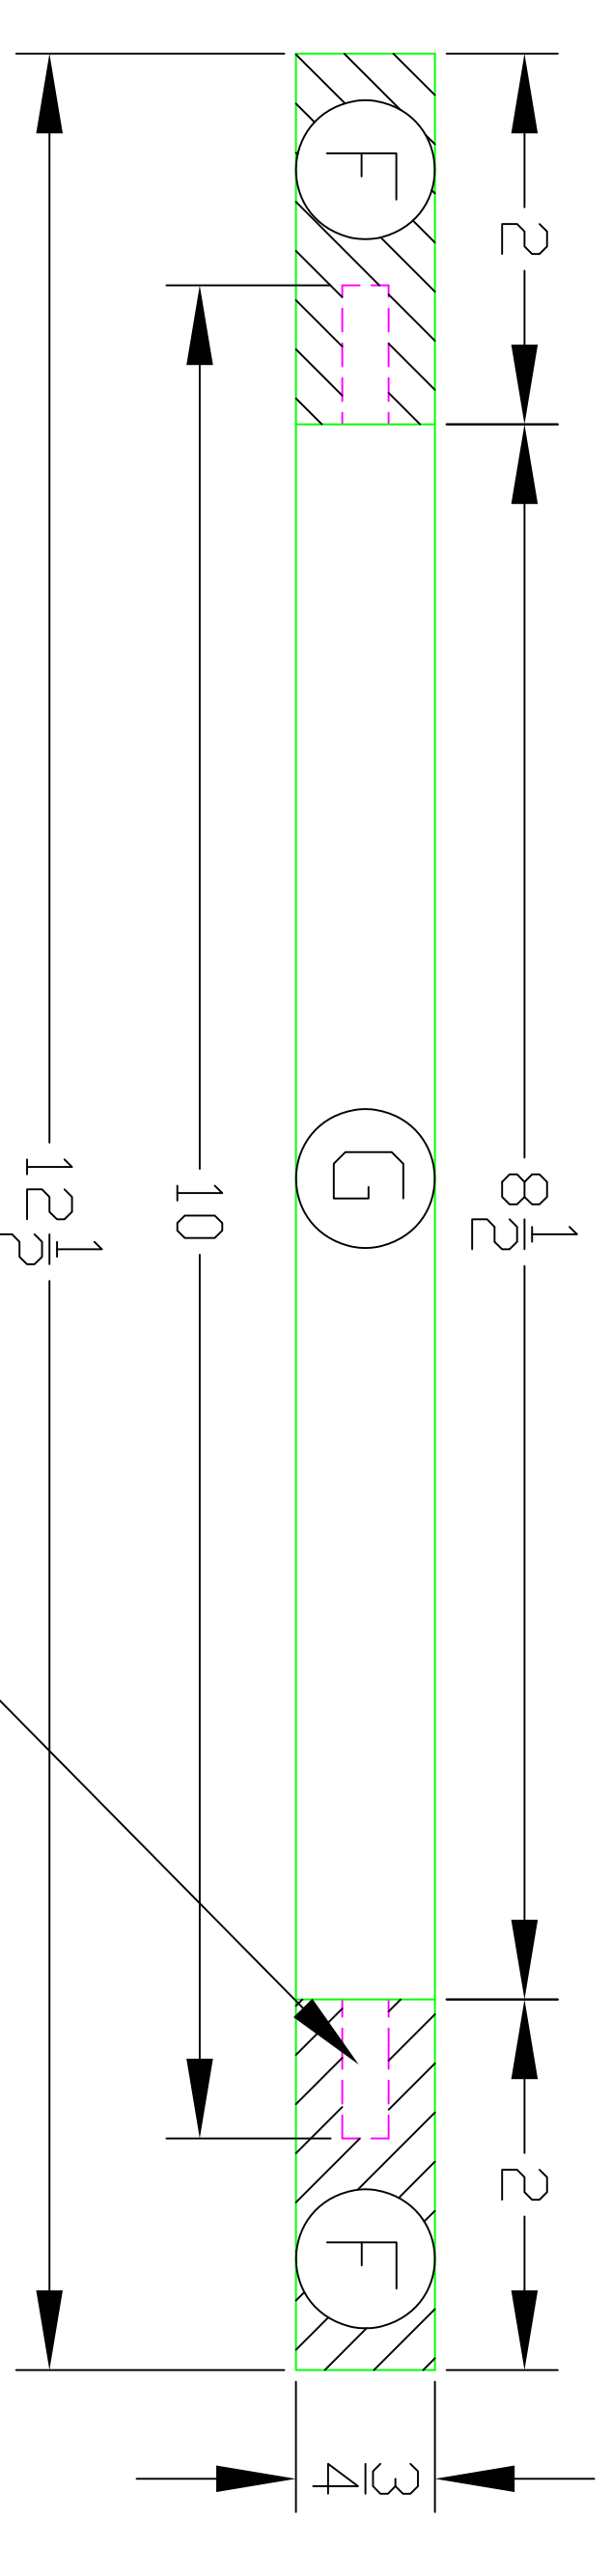

Views of Inner Drawer Support Frame  
With Dimensions Scale = 3/8" = 1"

Horizontal View of Inner Drawer Support Frame  
With 1/4" Dust Shield

1/4" drawer support dust panel

Horizontal View of Inner Drawer Support Frame  
Showing Tenons

drawer support tenon view

Scale: Full Size & 3/8" = 1"

Copy Right©1998 traditional woodworking.org

Traditional Woodworking

Leslies Chippendale Style Desk

traditionalwoodworking.org