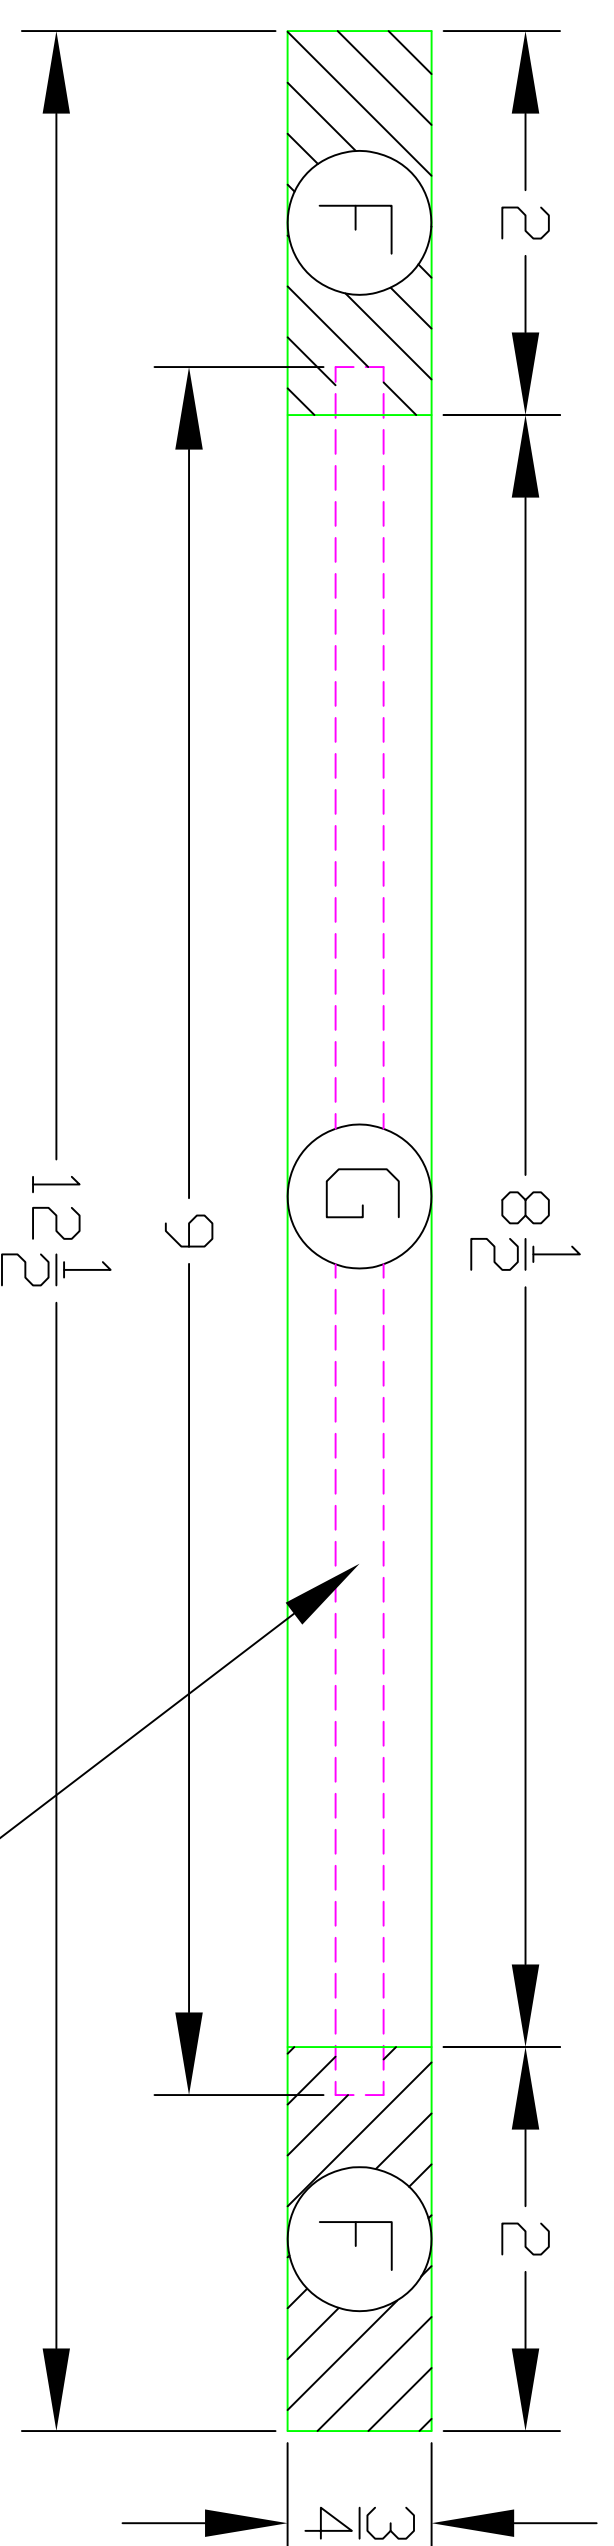

Views of Inner Drawer Support Frame  
With Dimensions Scale = 3/8" = 1"

Horizontal View of Inner Drawer Support Frame  
With 1/4" Dust Shield

1/4" drawer support dust panel

Horizontal View of Inner Drawer Support Frame  
Showing Tenons

drawer support tenon view

Scale: Full Size & 3/8" = 1"

Copy Right©1998 traditional woodworking.org

Traditional Woodworking

Leslies Chippendale Style Desk

traditionalwoodworking.org