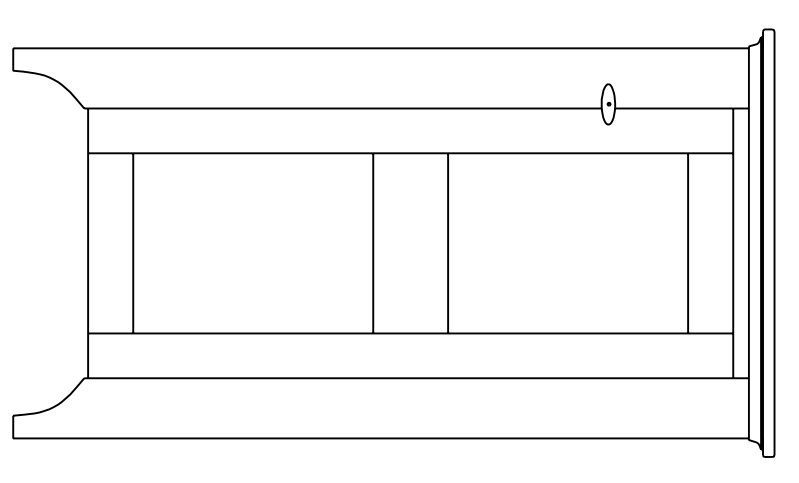

Views: cupboard side views showing all support and shelf dimensions and placements.

Scale: 3/8" = 1"

Copy Right©1998 Period Furniture Plans

Period Furniture Plans

<http://plans.teststem3info>