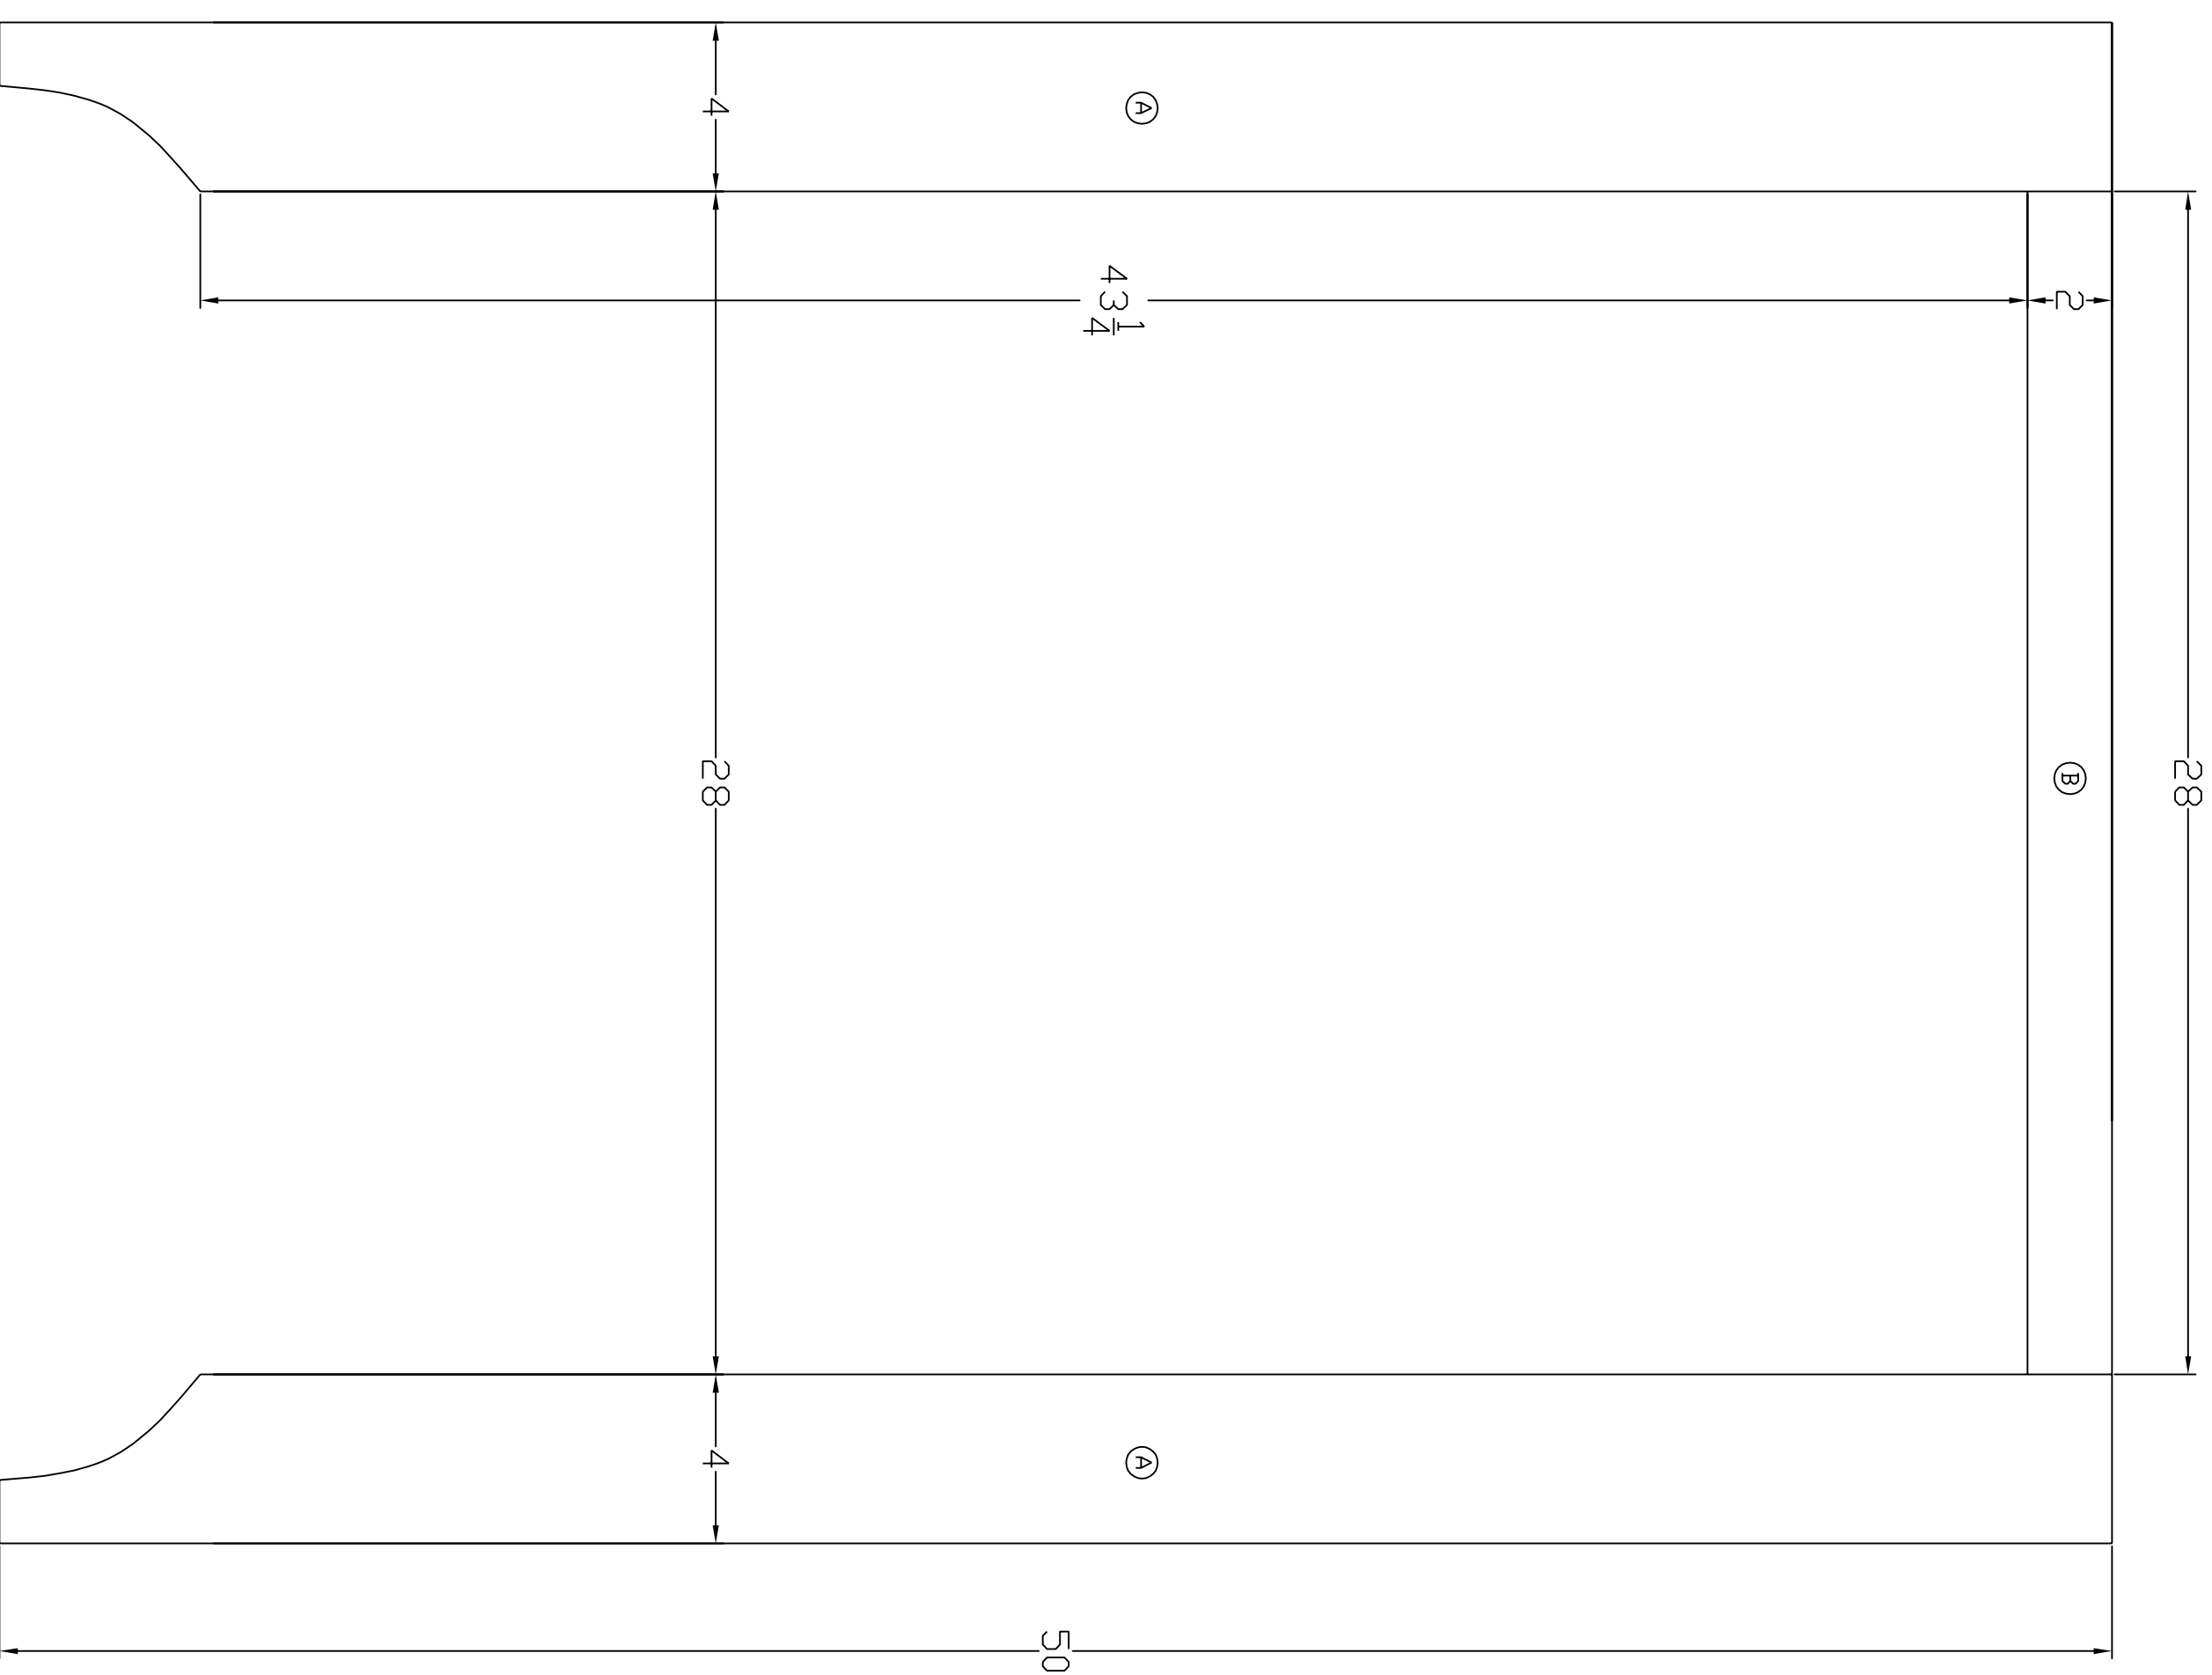

View: face frames

View: face frame dimensions

View: face frames open with dimensions

View: Full Size Template of bottom face frame

Scale: 1/4" = 1"

Copy Right©1998 Period Furniture Plans

Period Furniture Plans