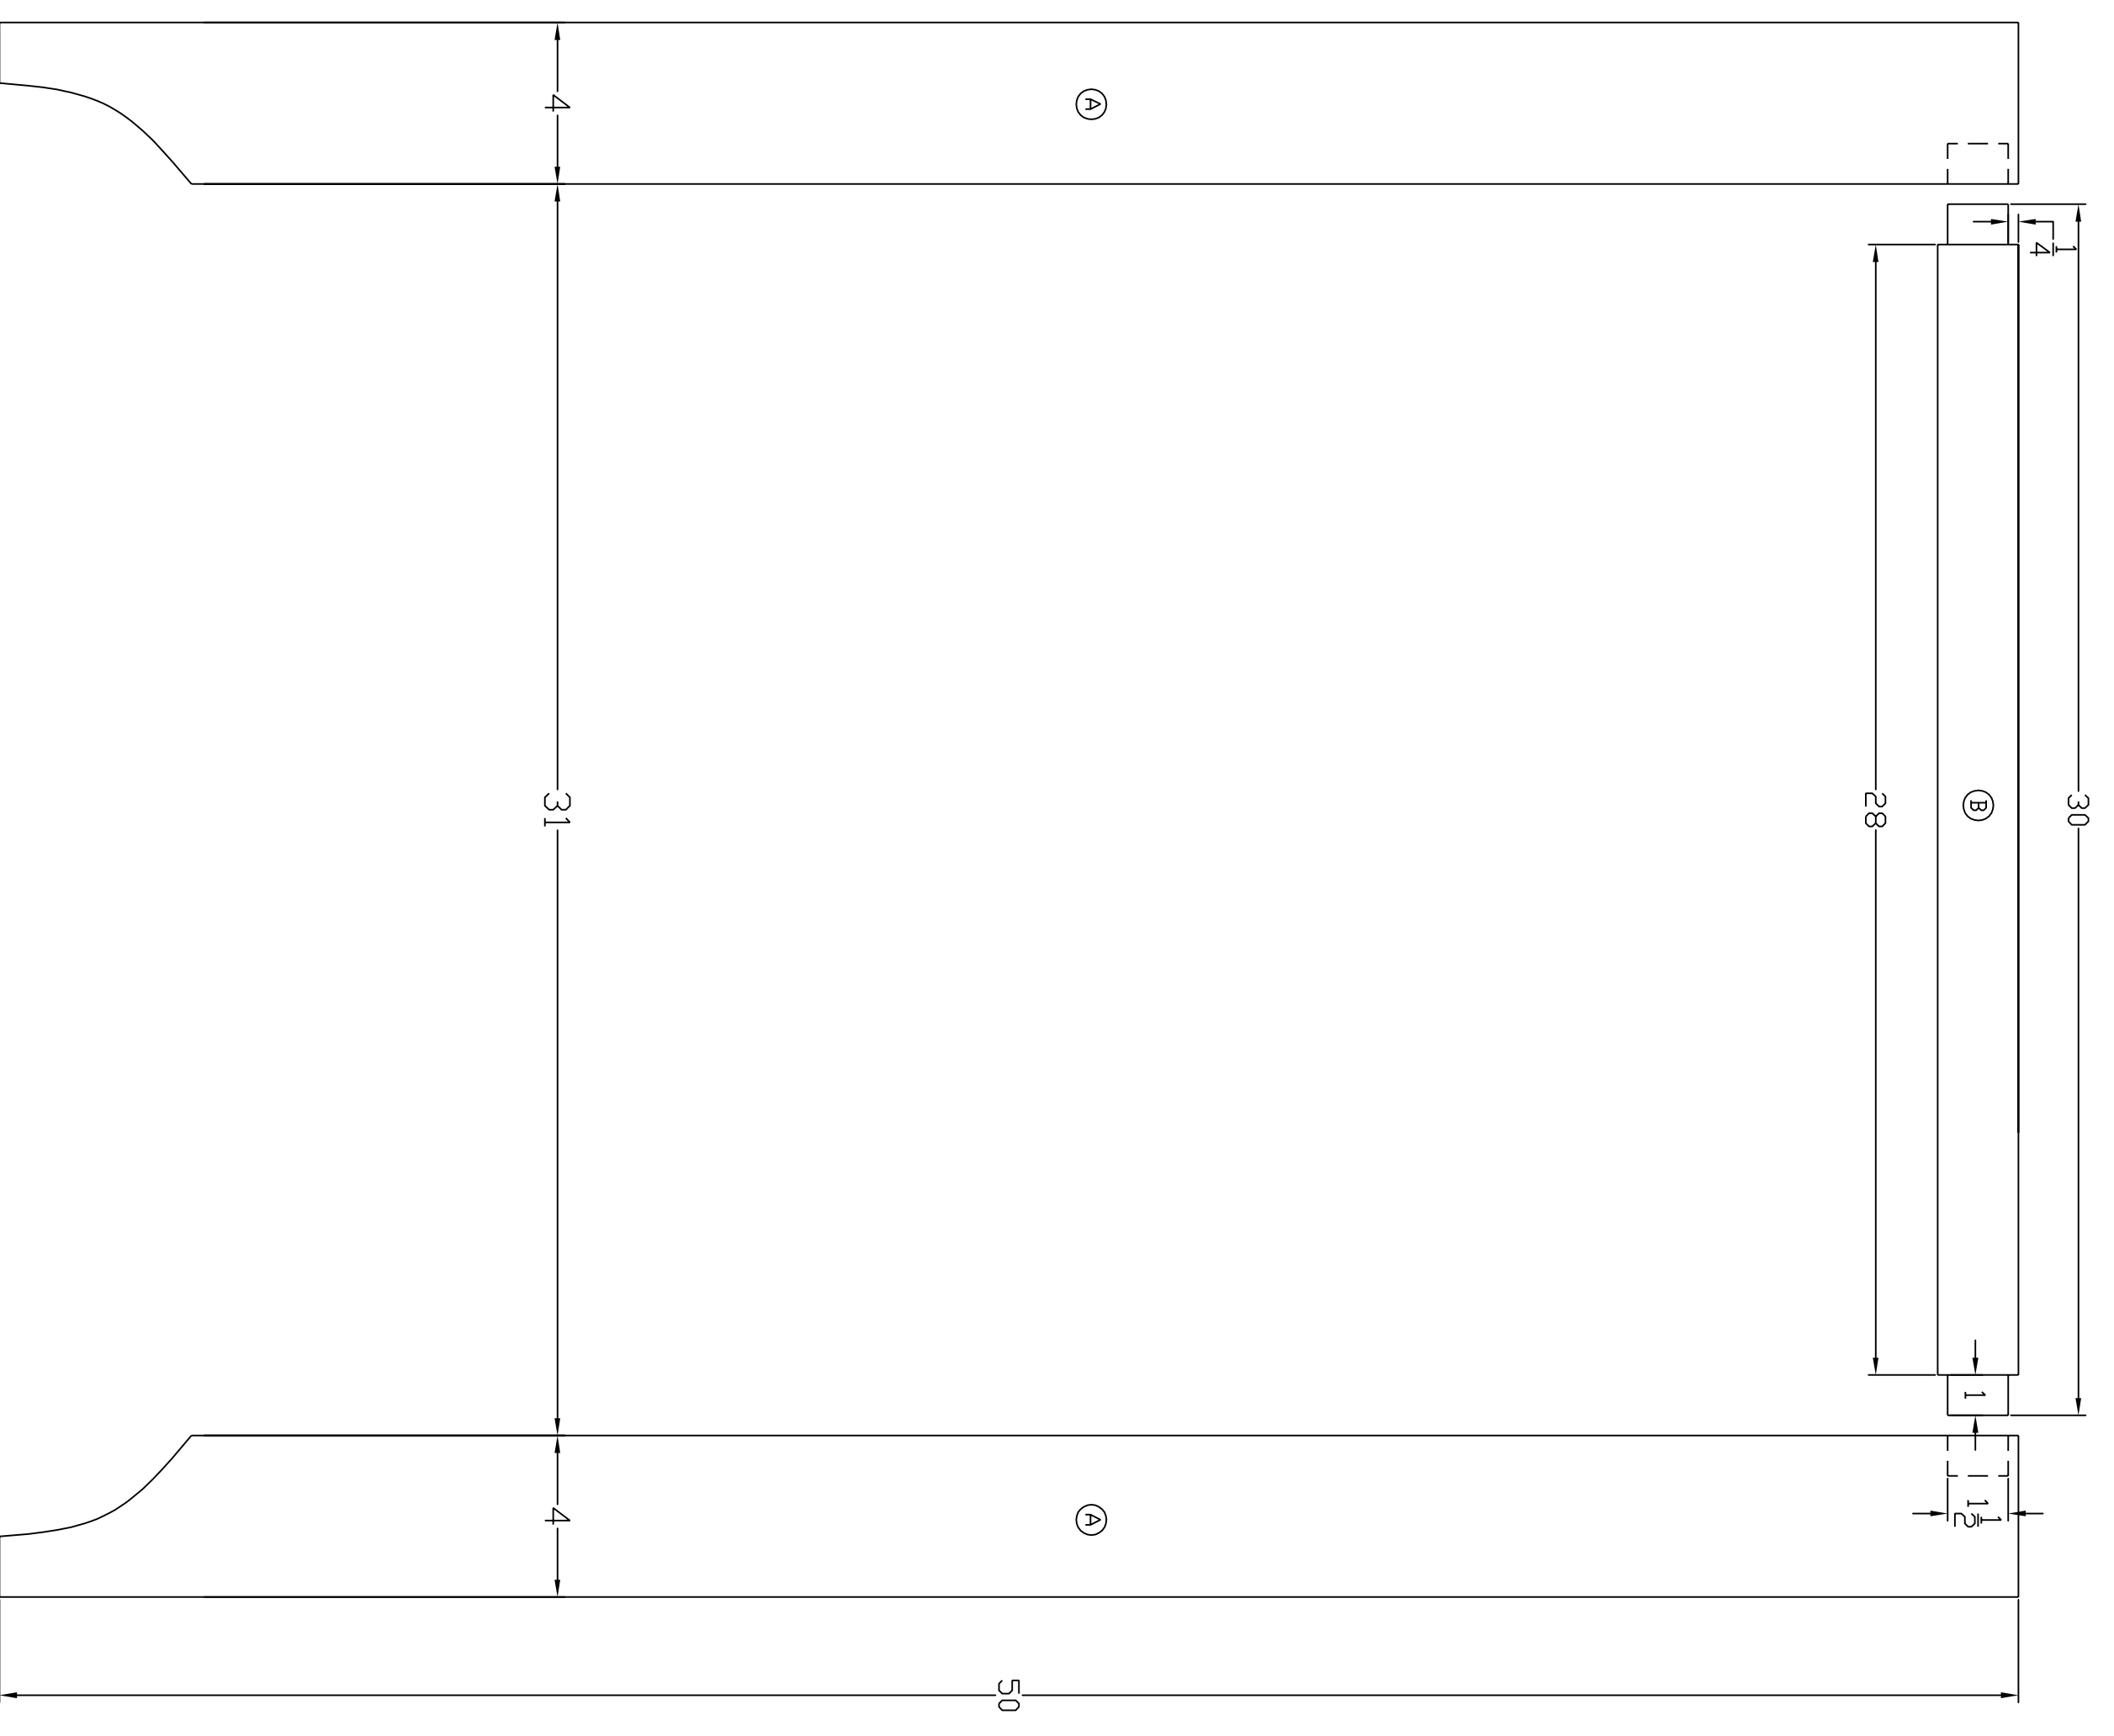

View: face frames

View: face frame dimensions

View: face frames open with dimensions

View: Full Size Template of bottom face frame

Scale: 1/4" = 1"

Copy Right©1998 Period Furniture Plans

Period Furniture Plans