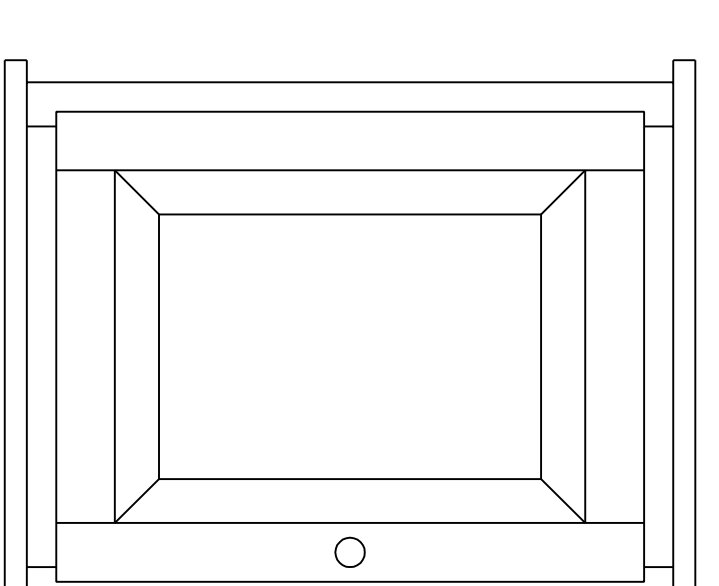

Top View Fiddle Creek Cupboard

Top View of Front Face Frames joined with dimensions

Top View of Front Face Frames separated with dimensions

Top View of Face Frames separated

Top View of Face Frames joined with dimensions

Scale: 3/8" = 1"