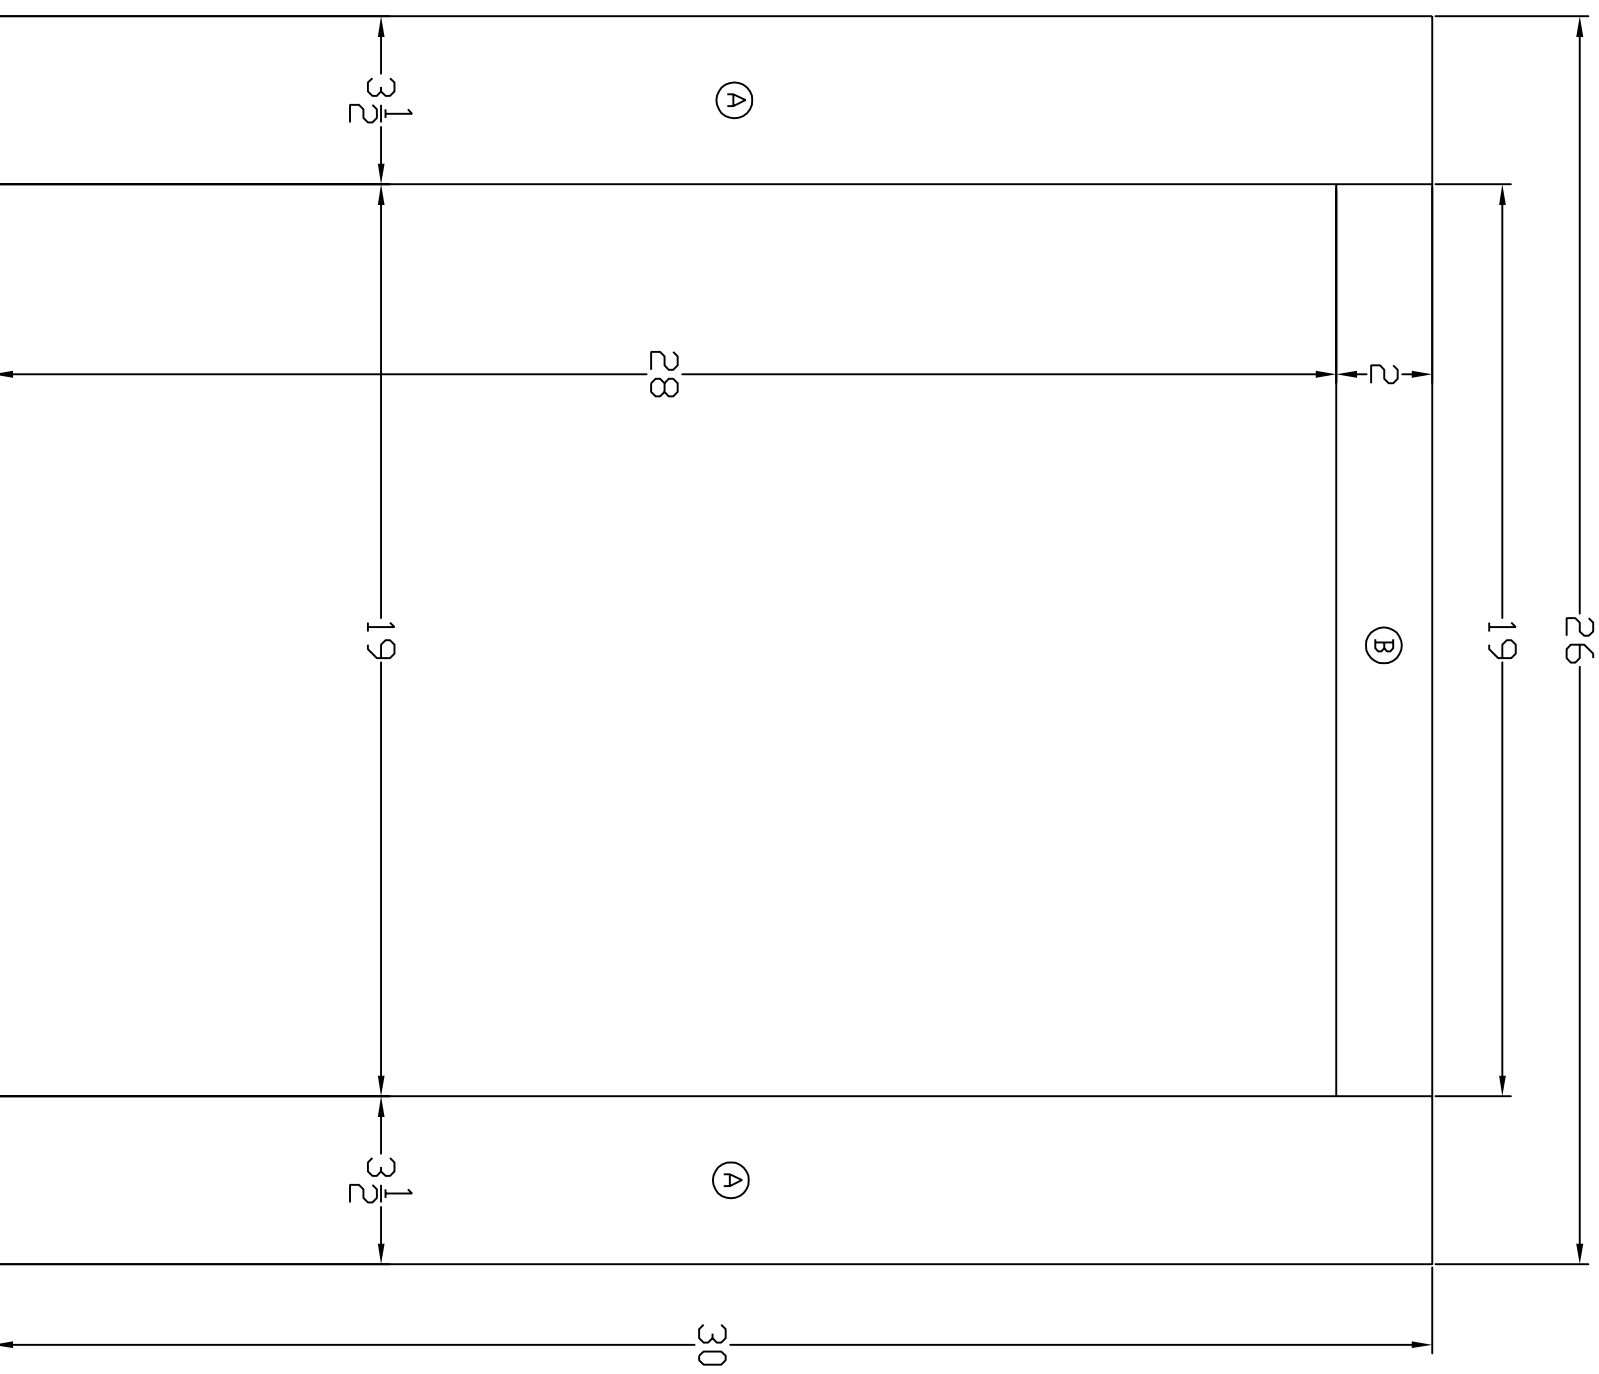

View: Maccon County Cupboard
face frames with dimensions

View: Maccon County Cupboard
face frames seperated with dimensions

Scale: 3/8" = 1" & 1/4"=1"

Copy Right©1998 Period Furniture Plans

Period Furniture Plans