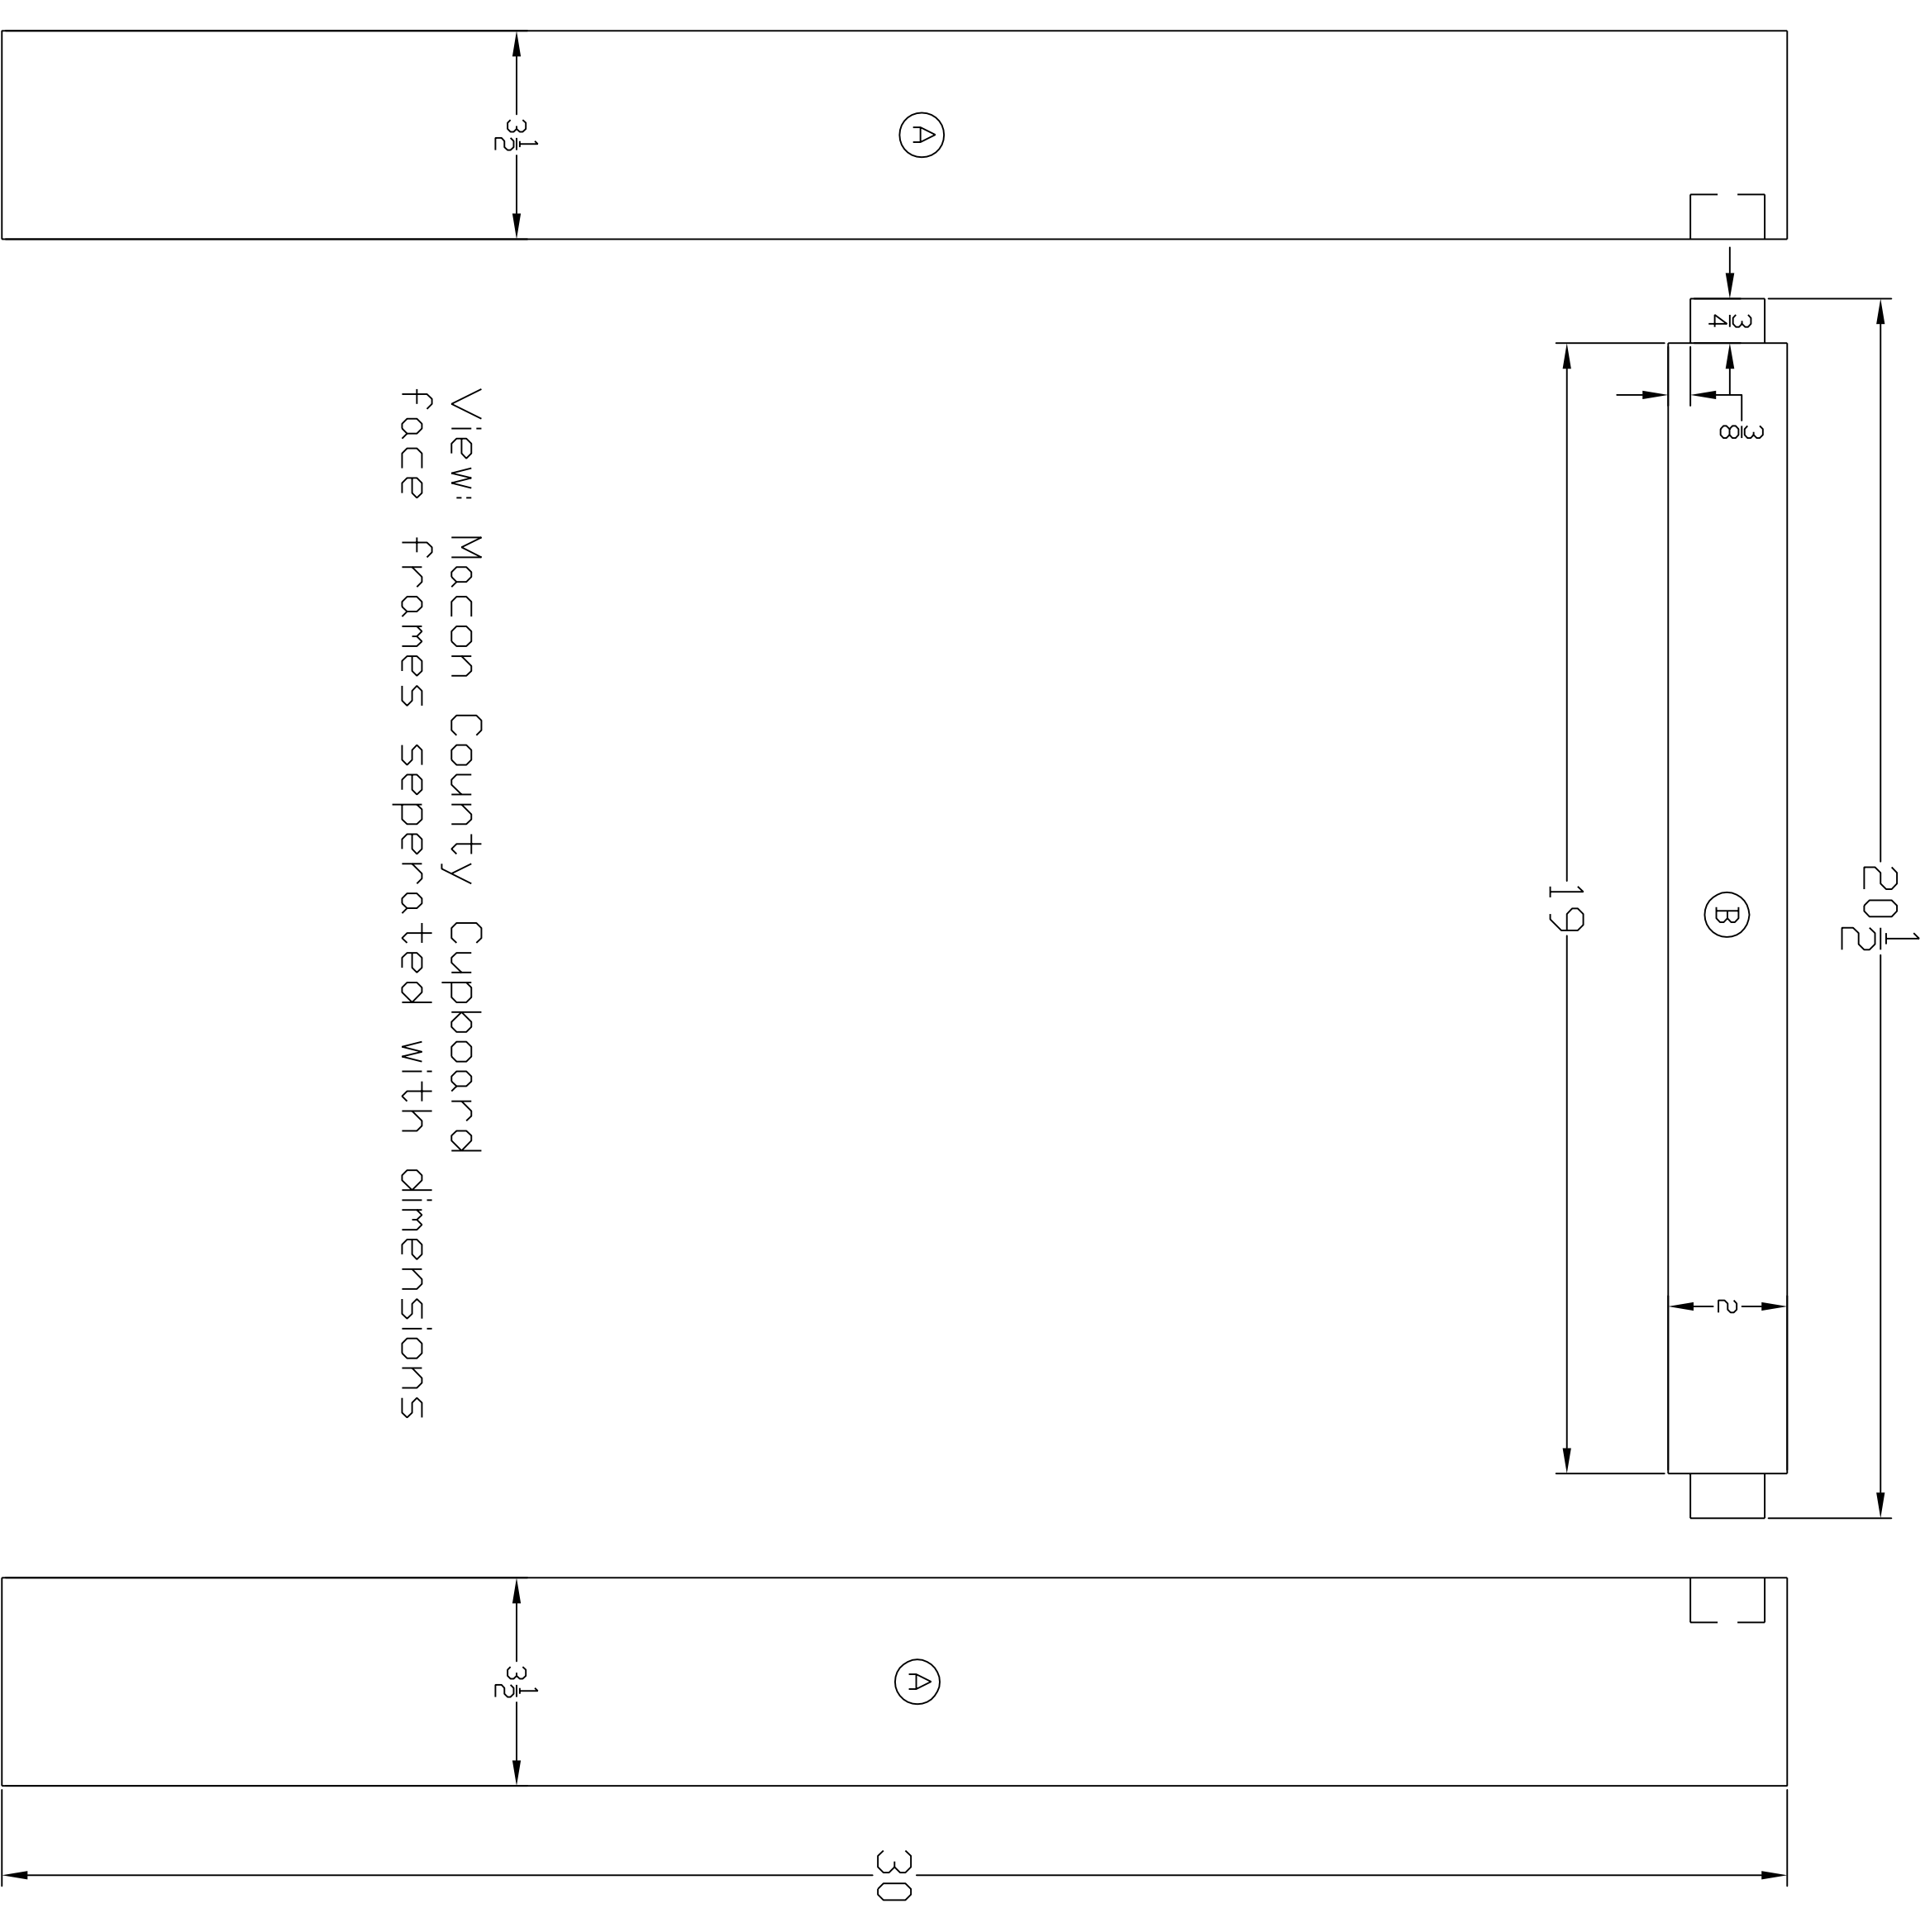

View: Maccon County Cupboard
face frames with dimensions

View: Maccon County Cupboard
face frames seperated with dimensions

Scale: 3/8" = 1" & 1/4"=1"

Copy Right©1998 Period Furniture Plans

Period Furniture Plans