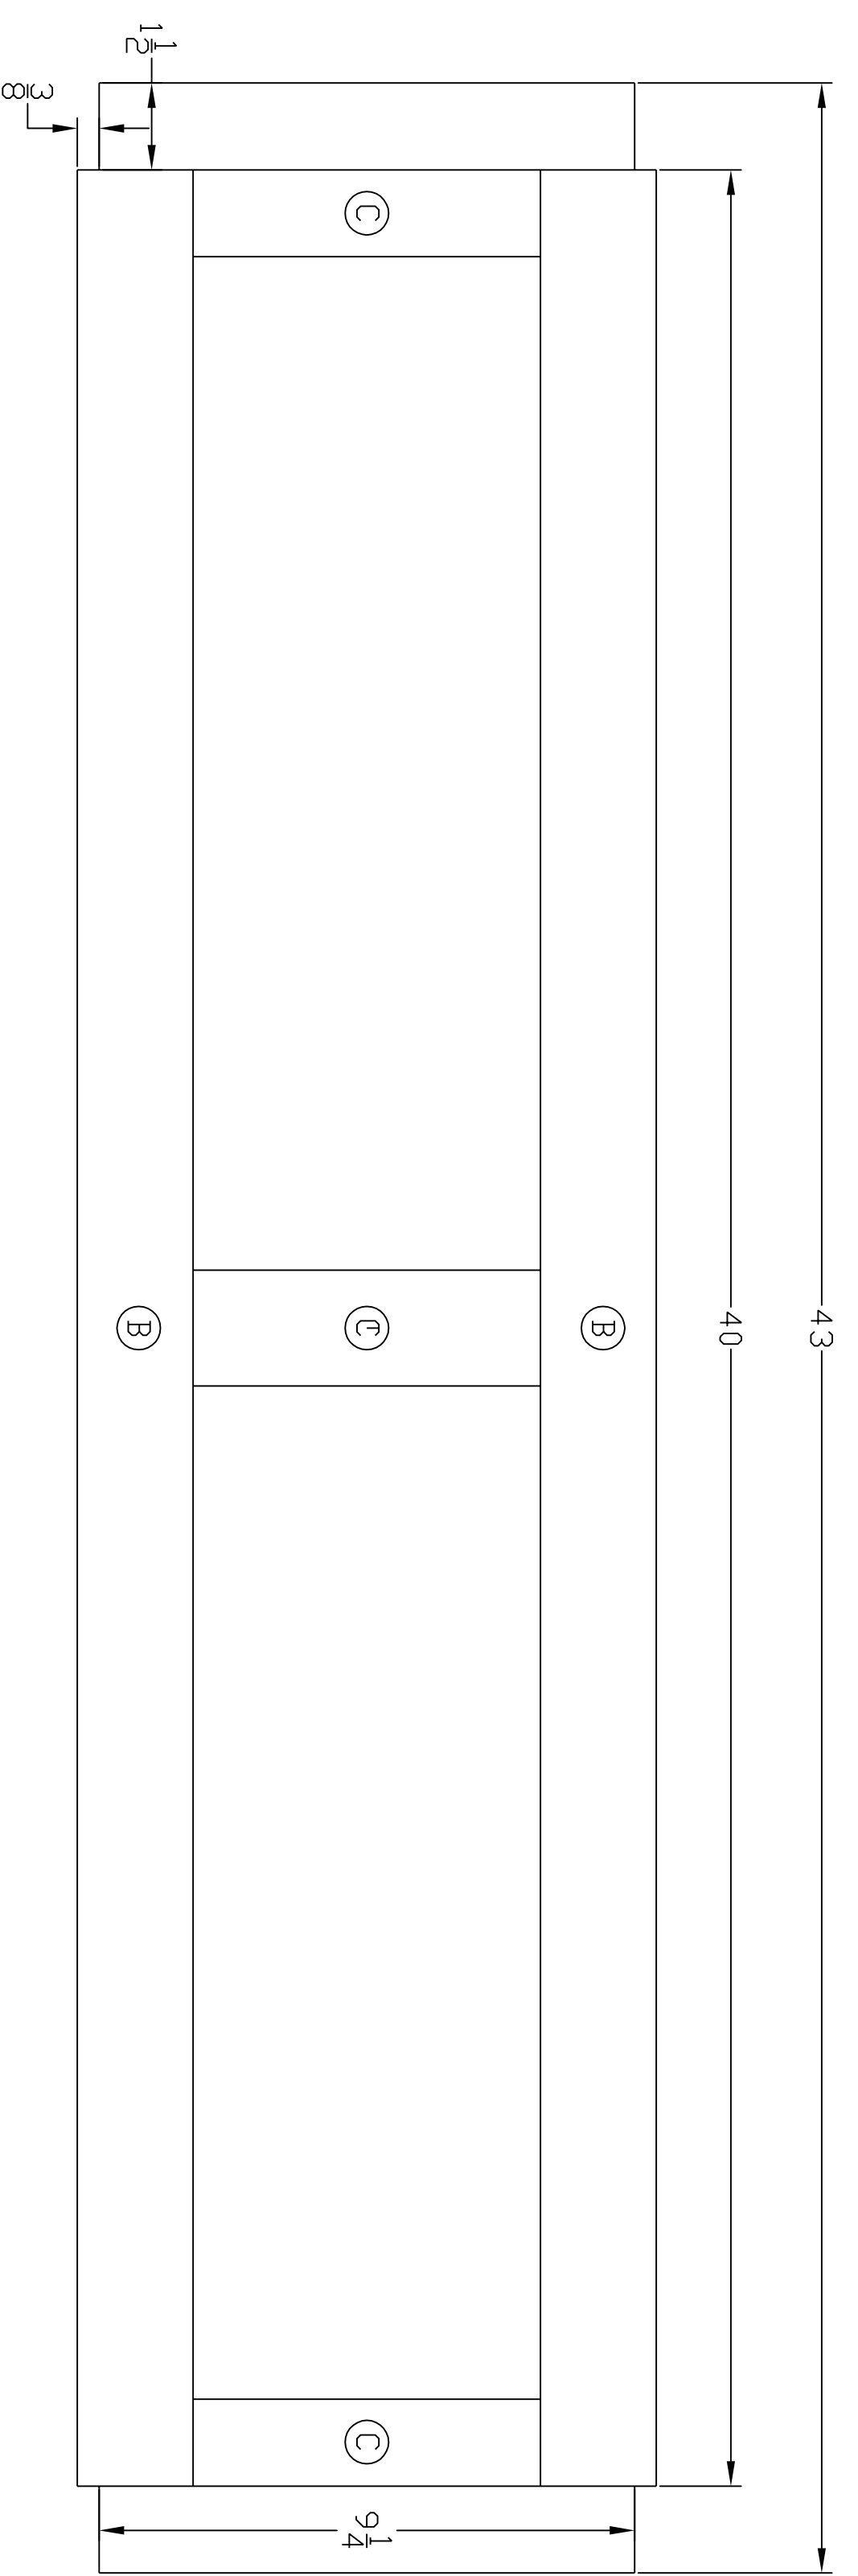

View: work station face frames closed with dimensions

View: work station face frames closed with led tenon dimensions

Views: work station face frames seperated with dimensions

Views: work station front seperated with dimensions

Scale: 1/4" = 1"

Copy Right©1998 Period Furniture Plans

Period Furniture Plans

<http://plans.teststitem3info>