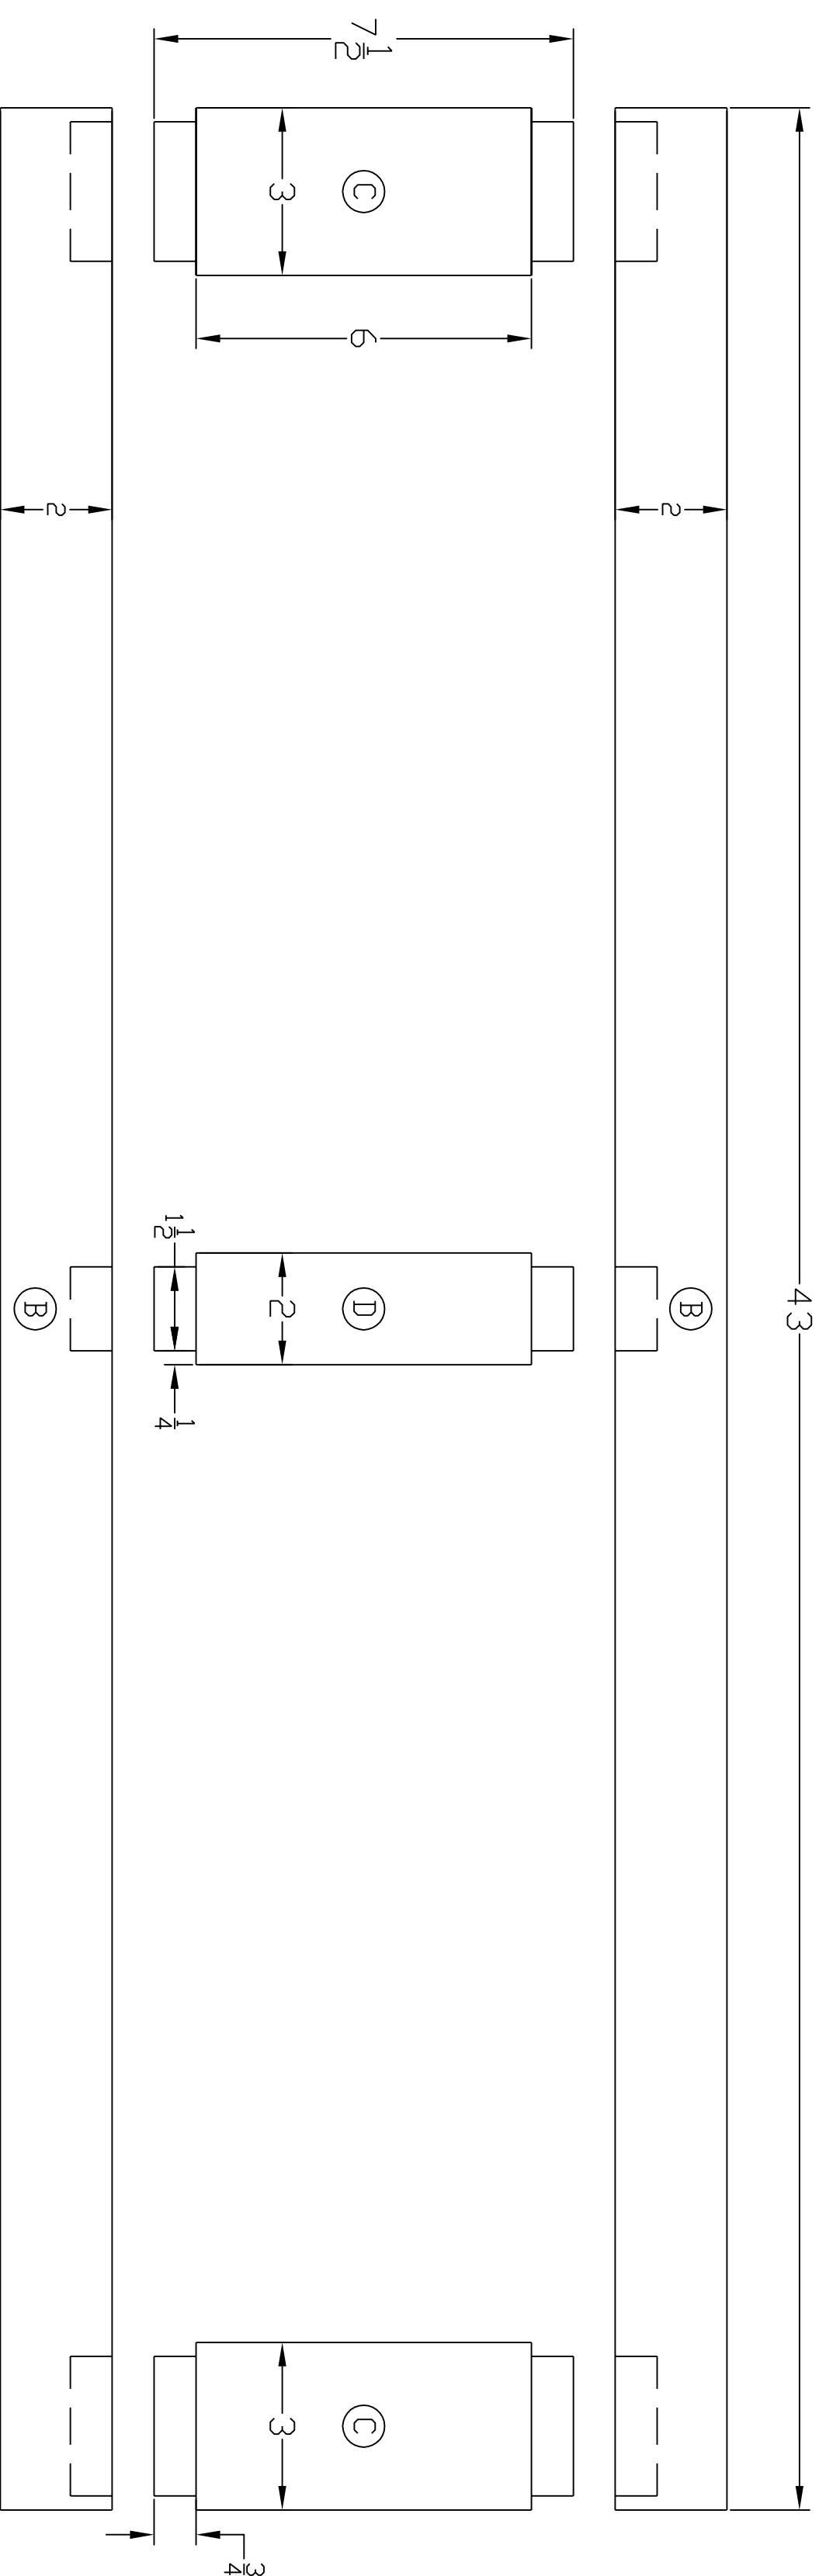

View: work station face frames closed with dimensions

View: work station face frames closed with led tenon dimensions

Views: work station face frames seperated with dimensions

Views: work station front seperated with dimensions

Scale: 1/4" = 1"

Copy Right©1998 Period Furniture Plans

Period Furniture Plans

<http://plans.teststitem3info>