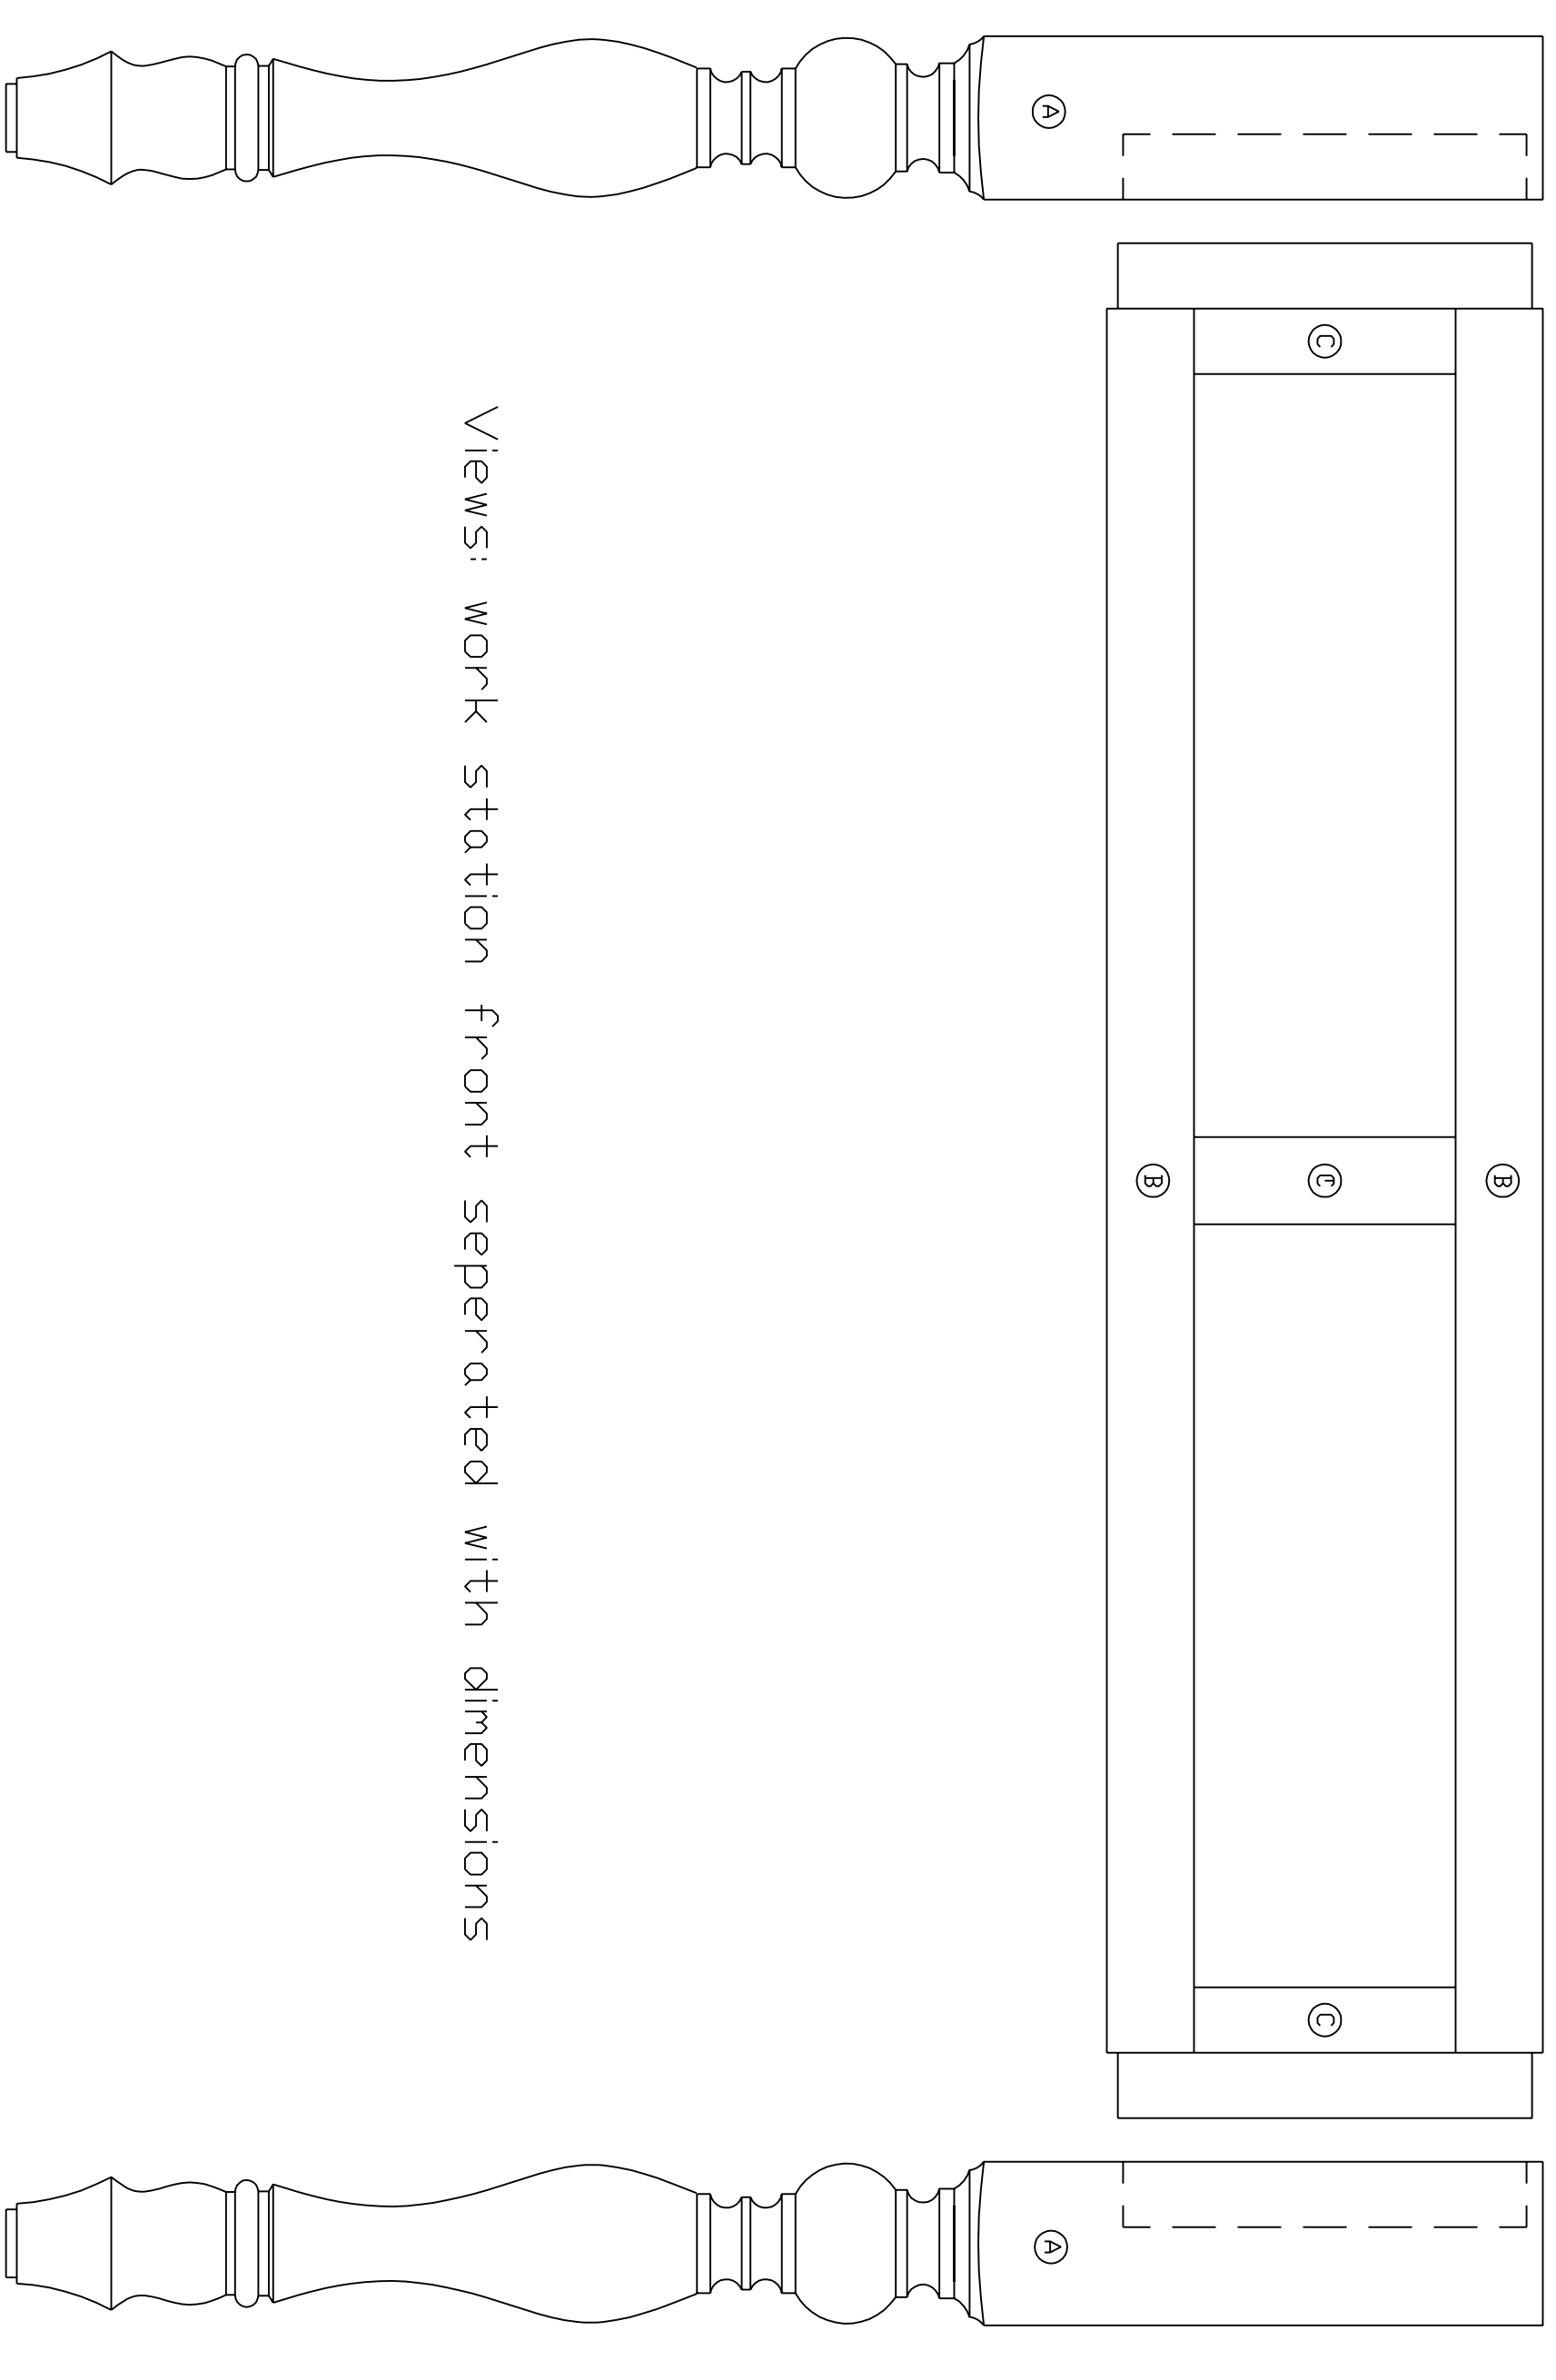

View: work station face frames closed with dimensions

View: work station face frames closed with led tenon dimensions

Views: work station face frames seperated with dimensions

Views: work station front seperated with dimensions

Scale: 1/4" = 1"

Copy Right©1998 Period Furniture Plans

Period Furniture Plans

<http://plans.teststitem3info>